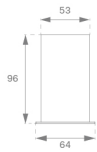

OSREPR700B

OCULT SYS. ACC. REC PROFILE 700 BK.

Description:

Accessory for recessed structure, model OCULT SYS. ACC. REC PROFILE 700 BK. LAMP brand. Empty profile type supplied in 700 mm. Made of matt black extruded aluminium.

Finish: Matte black RAL 9011

Dimensions: 700 x 64 x 96 mm

Weight: 1.752 g

Installation:

Recessing measures: 710 x 59 x 0 mm

TECHNICAL SPECIFICATIONS:

CUSTOM MADE OPTIONS:

PHOTOMETRIC DATA :