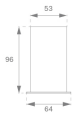

OSREPR1800W

OCULT SYS. ACC. REC PROFILE 1800 WH.

---

**Description:**

Accessory for recessed structure, model OCULT SYS. ACC. REC PROFILE 1800 WH. LAMP brand. Empty profile type supplied in 1800 mm. Made of matt white extruded aluminium.

**Finish:** Matte white RAL 9010

**Dimensions:** 1.800 x 64 x 96 mm

**Weight:** 4.148 g

---

**Installation:**

**Recessing measures:** 1,810 x 59 x 0 mm