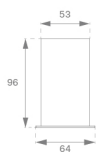

OCULT SYSTEMOSREPR1500B **OCULT SYS. ACC. REC PROFILE 1500 BK.****Description:**

Accessory for recessed structure, model OCULT SYS. ACC. REC PROFILE 1500 BK. LAMP brand. Empty profile type supplied in 1500 mm. Made of matt black extruded aluminium.

Finish: Matte black RAL 9011**Dimensions:** 1.500 x 64 x 96 mm**Weight:** 3.436 g**IEE :****Installation:****Recessing measures:** 1,510 x 59 x 0 mm**Lamp:****Type:****Electrical features:****Technical features:****Quality certificates:****Photometrical data:**