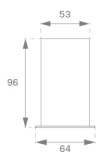

OCULT SYSTEMOSREPR1200B **OCULT SYS. ACC. REC PROFILE 1200 BK.****Description:**

Accessory for recessed structure, model OCULT SYS. ACC. REC PROFILE 1200 BK. LAMP brand. Empty profile type supplied in 1200 mm. Made of matt black extruded aluminium.

Finish: Matte black RAL 9011**Dimensions:** 1.200 x 64 x 96 mm**Weight:** 2.854 g**IEE :****Installation:****Recessing measures:** 1,210 x 59 x 0 mm**Lamp:****Type:****Electrical features:****Technical features:****Quality certificates:****Photometrical data:**