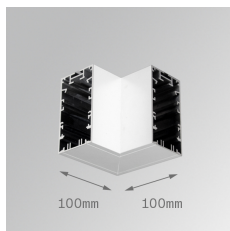

OCULT SYSTEM

OSRECR100W OCULT SYS. ACC. REC CORNER 100 WH.

**Description:**

Accessory for structure model OCULT SYS. ACC. REC CORNER 100 WH. LAMP brand. 90° corner joint type.
Made of matt white lacquered extruded aluminium.

Finish: Matte white RAL 9010**Weight:** 426 g**IEE :****Installation:****Lamp:****Type:****Electrical features:****Technical features:****Quality certificates:****Photometrical data:**