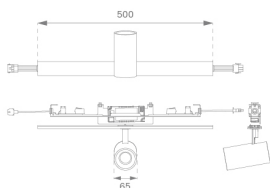

OS1SP10FL830DBW

OCULT SYS. SPOT 1000 WW FL DALI BK/WH.

Description:

Finish: Texturised matt white RAL 9016

Weight: 800 g

Installation: Surface

TECHNICAL SPECIFICATIONS:

Light output:	637 lm	°K :	3000
Plum:	8,5W	CRI :	80
Efficacy:	74,9 lm/w	MacAdam:	3
Type:	COB	Power Supply:	220-240V 50/60Hz
LED Lifetime:	50.000 L90 B10 (Ta=25°C)	Gear:	Adjustable DALI
Power:	7W		