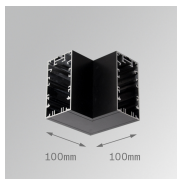

Product code:

OSRECR100B
OSSUCR100B

Description:

OCULT SYS. ACC. REC CORNER 100 BK.
OCULT SYS. ACC. SUR CORNER 100 BK.