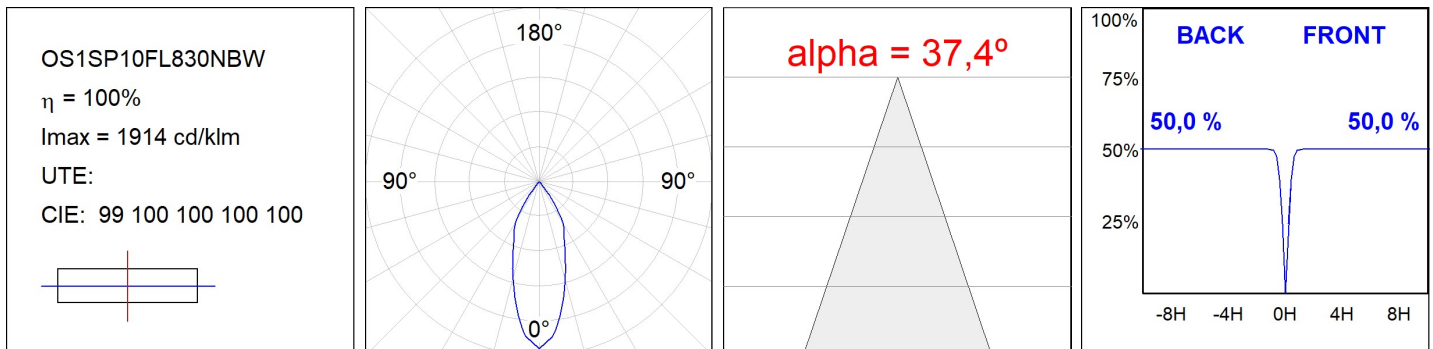

PHOTOMETRIC DATA :