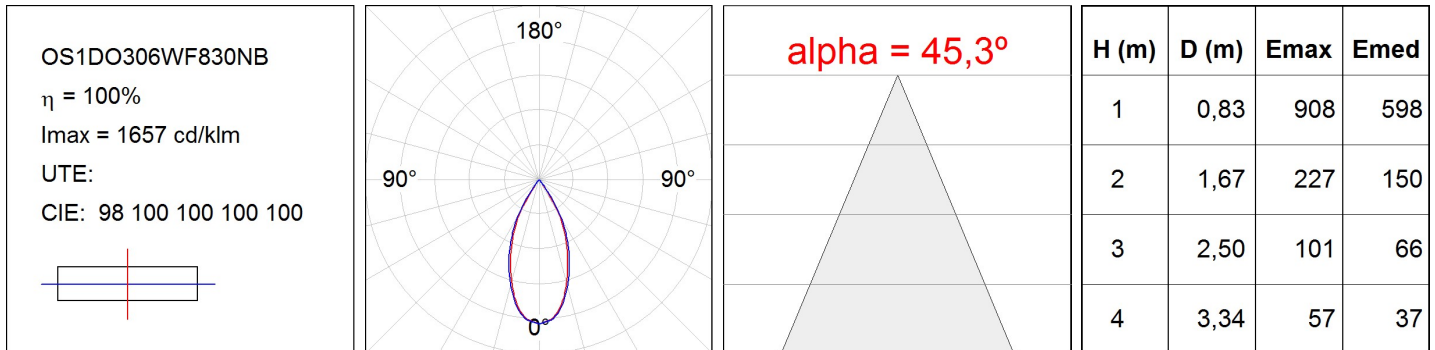

PHOTOMETRIC DATA :