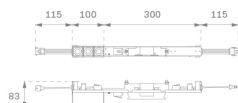

OS1DO306WF830NB

OCULT SYS. DOWN. 3 600 WW WFL BK.

Description:

Fixed linear Downlight module to adapt to structure, model OCULT SYS.DOWN. 3 600, LAMP brand. Body made of anodized aluminium to optimise heat dissipation and reflector made of ABS painted in black matt. With fast connection system. Model with LED HI-POWER with a 3000K colour temperature, CRI 80 and control gear included. With Wide Flood optics. Glare rating UGR<16 (for 4h, 8h 70/50/20). 33° shielding angle. Insulation class I. Lifetime: 50.000 L80 B10

Finish: Matte black RAL 9011

Weight: 566 g

Installation: Recessed

TECHNICAL SPECIFICATIONS:

Light output:	549 lm	°K :	3000
Plum:	7,4W	CRI :	80
Efficacy:	74,2 lm/w	MacAdam:	3
UGR:	<16	Power Supply:	100-277V 50/60Hz
Type:	HIGH POWER LED	Gear:	Electronic
LED Lifetime:	50.000 L80 B10 (Ta=25°C)		
Power:	6W		