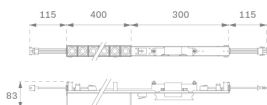

Finish: Matte black RAL 9011

Weight: 1.262 g

Installation: Recessed

TECHNICAL SPECIFICATIONS:

Light output:	2.160 lm	°K :	4000
Plum:	26,9W	CRI :	80
Efficacy:	80,3 lm/w	MacAdam:	3
UGR:	<10	Power Supply:	220-240V 50/60Hz
Type:	HIGH POWER LED	Gear:	Electronic
LED Lifetime:	50.000 L80 B10 (Ta=25°C)		
Power:	24W		