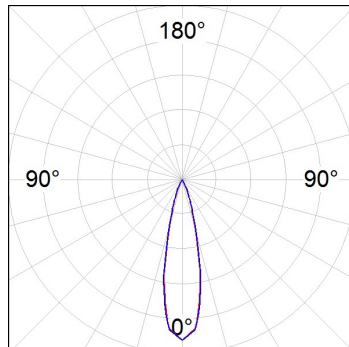

Finish: Matte black RAL 9011

Weight: 1.262 g

Installation: Recessed

TECHNICAL SPECIFICATIONS:

Light output:	2.160 lm	°K :	4000
Plum:	26,9W	CRI :	80
Efficacy:	80,3 lm/w	MacAdam:	3
UGR:	<10	Power Supply:	220-240V 50/60Hz
Type:	HIGH POWER LED	Gear:	Electronic
LED Lifetime:	50.000 L80 B10 (Ta=25°C)		
Power:	24W		

Light output tolerance +/- 10%

CUSTOM MADE OPTIONS:

PHOTOMETRIC DATA :

OS1DO1222MF840NB
 $\eta = 100\%$
 $I_{max} = 4606 \text{ cd/klm}$
 UTE:
 CIE: 102 100 100 100 100

H (m)	D (m)	E _{max}	E _{med}
1	0,44	9926	7142
2	0,88	2482	1785
3	1,32	1103	794
4	1,76	620	446