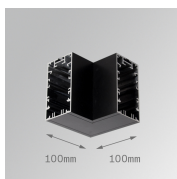

Product code:

OSRECR100B
OSSUCR100B

Description:

OCULT SYS. ACC. REC CORNER 100 BK.
OCULT SYS. ACC. SUR CORNER 100 BK.