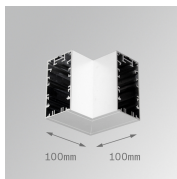

Product code:

OSRECR100W
OSSUCR100W

Description:

OCULT SYS. ACC. REC CORNER 100 WH.
OCULT SYS. ACC. SUR CORNER 100 WH.