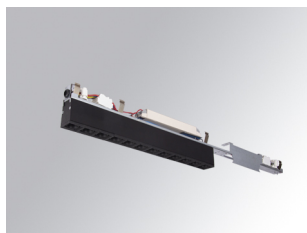

OS1DO1222MF840NB

OCULT SYS. DOWN. 12 2400 NW MFL BK.

Description:

Fixed linear Downlight module to adapt to structure, model OCULT SYS.DOWN. 12 2200, LAMP brand. Body made of anodized aluminium to optimise heat dissipation and reflector made of ABS painted in black matt. With fast connection system. Model with LED HI-POWER with a 4000K colour temperature, CRI 80 and control gear included. With Medium Flood optics. Glare rating UGR<10 (for 4h, 8h 70/50/20). 33° shielding angle. Insulation class I. Lifetime: 50.000 L80 B10

Finish: Matte black RAL 9011

Weight: 1.262 g

Installation: Recessed

TECHNICAL SPECIFICATIONS:

Light output:	2.160 lm	°K :	4000
Plum:	26,9W	CRI :	80
Efficacy:	80,3 lm/w	MacAdam:	3
UGR:	<10	Power Supply:	220-240V 50/60Hz
Type:	HIGH POWER LED	Gear:	Electronic
LED Lifetime:	50.000 L80 B10 (Ta=25°C)		
Power:	24W		