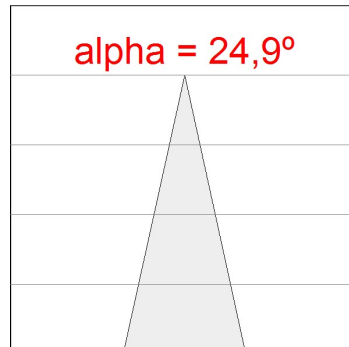

Finish: Matte black RAL 9011

Weight: 1.262 g

Installation: Recessed

TECHNICAL SPECIFICATIONS:

Light output:	2.160 lm	°K :	4000
Plum:	26,9W	CRI :	80
Efficacy:	80,3 lm/w	MacAdam:	3
UGR:	<10	Power Supply:	220-240V 50/60Hz
Type:	HIGH POWER LED	Gear:	Electronic
LED Lifetime:	50.000 L80 B10 (Ta=25°C)		
Power:	24W		

Light output tolerance +/- 10%

CUSTOM MADE OPTIONS:

PHOTOMETRIC DATA :

OS1DO1222MF840NB
 $\eta = 100\%$
 $I_{max} = 4606 \text{ cd/klm}$
 UTE:
 CIE: 102 100 100 100 100

H (m)	D (m)	E _{max}	E _{med}
1	0,44	9926	7142
2	0,88	2482	1785
3	1,32	1103	794
4	1,76	620	446