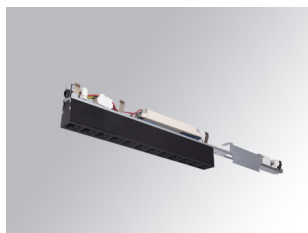

**OS1DO1222MF830NB**

**OCULT SYS. DOWN. 12 2400 WW MFL BK.**

**Description:**

Fixed linear Downlight module to adapt to structure, model OCULT SYS.DOWN. 12 2400, LAMP brand. Body made of anodized aluminium to optimise heat dissipation and reflector made of ABS painted in black matt. With fast connection system. Model with LED HI-POWER with a 3000K colour temperature, CRI 80 and control gear included. With Medium Flood optics. Glare rating UGR<10 (for 4h, 8h 70/50/20). 33° shielding angle. Insulation class I. Lifetime: 50.000 L80 B10

**Finish:** Matte black RAL 9011

**Weight:** 1.262 g

**Installation:** Recessed

**TECHNICAL SPECIFICATIONS:**

<b>Light output:</b>	2.160 lm	<b>°K :</b>	3000
<b>Plum:</b>	26,9W	<b>CRI :</b>	80
<b>Efficacy:</b>	80,3 lm/w	<b>MacAdam:</b>	3
<b>UGR:</b>	<10	<b>Power Supply:</b>	220-240V 50/60Hz
<b>Type:</b>	HIGH POWER LED	<b>Gear:</b>	Electronic
<b>LED Lifetime:</b>	50.000 L80 B10 (Ta=25°C)		
<b>Power:</b>	24W		