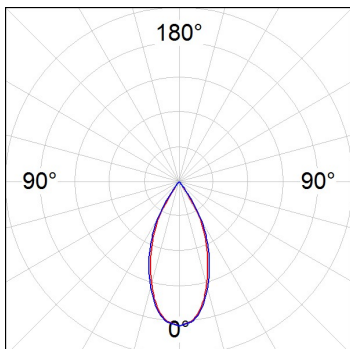

Finish: Texturised black RAL 9011

Weight: 456 g

Installation: Recessed

TECHNICAL SPECIFICATIONS:

Light output:	549 lm	°K :	3000
Plum:	8W	CRI :	80
Efficacy:	68,6 lm/w	MacAdam:	3
UGR:	<16	Power Supply:	100-240V 50/60Hz
Type:	HIGH POWER LED	Gear:	Adjustable DALI
LED Lifetime:	50.000 L90 B10 (Ta=25°C)		
Power:	6W		

Light output tolerance +/- 10%

CUSTOM MADE OPTIONS:

PHOTOMETRIC DATA :

OD1TR306WF830NB
 $\eta = 100\%$
 $I_{max} = 1657 \text{ cd/klm}$
 UTE:
 CIE: 98 100 100 100 100

H (m)	D (m)	E _{max}	E _{med}
1	0,83	908	598
2	1,67	227	150
3	2,50	101	66
4	3,34	57	37