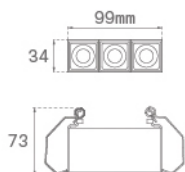

OD1TR306WFF830DB

OCULT TRIM 3 600 WW WFL DALI BK.

Description:

Fixed linear recessed downlight model OCULT TRIM 3 600 WW WFL DALI BK., LAMP brand. Body made of anodized aluminium to optimised heat dissipation and reflector made of ABS painted in black matt. With spring loaded clamping system. Model with LED HI-POWER with a warm white colour temperature and control DALI gear included. With Wide Flood optics. Glare rating UGR<16 (for 4h, 8h 70/50/20). IP43 protection rating. Insulation class II.

Finish: Texturised black RAL 9011

Weight: 456 g

Installation: Recessed

TECHNICAL SPECIFICATIONS:

Light output:	549 lm	°K :	3000
Plum:	8W	CRI :	80
Efficacy:	68,6 lm/w	MacAdam:	3
UGR:	<16	Power Supply:	100-240V 50/60Hz
Type:	HIGH POWER LED	Gear:	Adjustable DALI
LED Lifetime:	50.000 L90 B10 (Ta=25°C)		
Power:	6W		

Light output tolerance +/- 10%

CUSTOM MADE OPTIONS:

PHOTOMETRIC DATA :

OD1TR306WF830NB
 $\eta = 100\%$
 $I_{max} = 1657 \text{ cd/klm}$
 UTE:
 CIE: 98 100 100 100 100

H (m)	D (m)	E _{max}	E _{med}
1	0,83	908	598
2	1,67	227	150
3	2,50	101	66
4	3,34	57	37