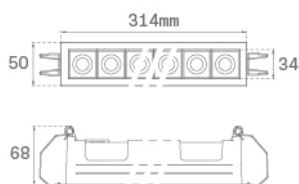

OCULT REC 9 1800 WW WFL DALI BK/WH.

Description:

Fixed linear recessed downlight model OCULT REC 9 1800 WW WFL DALI BK/ WH., LAMP brand. Body made of anodized aluminium to optimised heat dissipation. External frame made of injected aluminium painted in textured white and reflector made of ABS painted in black matt. With spring loaded clamping system. Model with LED HI-POWER with a warm white colour temperature and control DALI gear included. With Wide Flood optics. Glare rating UGR<16 (for 4h, 8h 70/50/20). IP43 protection rating. Insulation class II.

Finish: Texturised white RAL 9010

Weight: 858 g