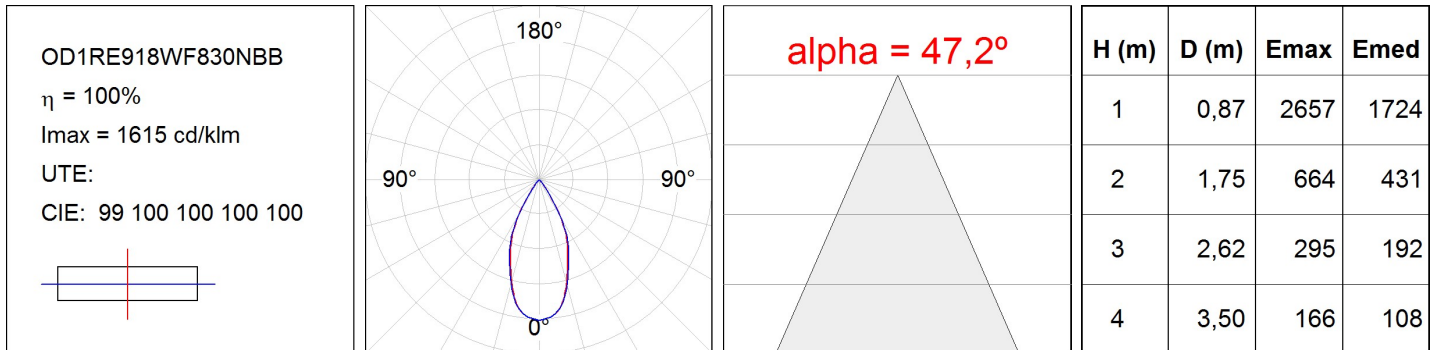

Finish: Texturised black RAL 9011

Weight: 858 g

Installation: Recessed

TECHNICAL SPECIFICATIONS:

Light output:	1.647 lm	°K :	3000
Plum:	20W	CRI :	80
Efficacy:	82,4 lm/w	MacAdam:	3
UGR:	<16	Power Supply:	120-277V 50/60Hz
Type:	HIGH POWER LED	Gear:	Adjustable DALI
LED Lifetime:	50.000 L90 B10 (Ta=25°C)		
Power:	18W		

Light output tolerance +/- 10%

CUSTOM MADE OPTIONS:

OCULT

OD1RE918WF830DBB

OCULT REC 9 1800 WW WFL DALI BK/BK.

PHOTOMETRIC DATA :

ACCESORIES :

Optical