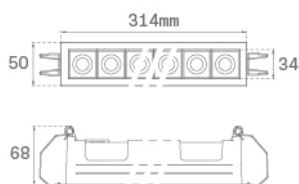

OCULT

OD1RE918WF830DBB

OCULT REC 9 1800 WW WFL DALI BK/BK.

Description:

Fixed linear recessed downlight model OCULT REC 9 1800 WW WFL DALI BK/ BK., LAMP brand. Body made of anodized aluminium to optimised heat dissipation. External frame made of injected aluminium painted in textured black and reflector made of ABS painted in black matt. With spring loaded clamping system. Model with LED HI-POWER with a warm white colour temperature and control DALI gear included. With Wide Flood optics. Glare rating UGR<16 (for 4h, 8h 70/50/20). IP43 protection rating. Insulation class II.

Finish: Texturised black RAL 9011

Weight: 858 g

Installation: Recessed

TECHNICAL SPECIFICATIONS:

Light output:	1.647 lm	°K :	3000
Plum:	20W	CRI :	80
Efficacy:	82,4 lm/w	MacAdam:	3
UGR:	<16	Power Supply:	120-277V 50/60Hz
Type:	HIGH POWER LED	Gear:	Adjustable DALI
LED Lifetime:	50.000 L90 B10 (Ta=25°C)		
Power:	18W		

Light output tolerance +/- 10%

CUSTOM MADE OPTIONS:

OCULT

OD1RE918WF830DBB

OCULT REC 9 1800 WW WFL DALI BK/BK.

PHOTOMETRIC DATA :

ACCESORIES :

Optical