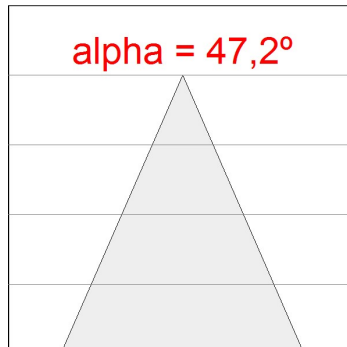

Light output tolerance +/- 10%

CUSTOM MADE OPTIONS:

OCULT

OD1RE612WF840DBB

OCULT REC 6 1200 NW WFL DALI BK/BK.

PHOTOMETRIC DATA :

OD1RE612WF840NBB
 $\eta = 100\%$
 $I_{max} = 1615 \text{ cd/klm}$
 UTE:
 CIE: 99 100 100 100 100