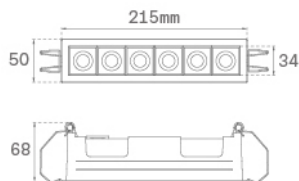

OCULT

OD1RE612WFL840DBB

OCULT REC 6 1200 NW WFL DALI BK/BK.

Description:

Fixed linear recessed downlight model OCULT REC 6 1200 NW WFL DALI BK/ BK., LAMP brand. Body made of anodized aluminium to optimised heat dissipation. External frame made of injected aluminium painted in textured black and reflector made of ABS painted in black matt. With spring loaded clamping system. Model with LED HI-POWER with a neutral white colour temperature and control DALI gear included. With Wide Flood optics. Glare rating UGR<16 (for 4h, 8h 70/50/20). IP43 protection rating. Insulation class II.

Finish: Texturised black RAL 9011

Weight: 614 g

Installation: Recessed

TECHNICAL SPECIFICATIONS:

Light output:	1.098 lm	°K :	4000
Plum:	14W	CRI :	80
Efficacy:	78,4 lm/w	MacAdam:	3
UGR:	<16	Power Supply:	220-240V 50/60Hz
Type:	HIGH POWER LED	Gear:	Adjustable DALI
LED Lifetime:	50.000 L90 B10 (Ta=25°C)		
Power:	12W		

Light output tolerance +/- 10%

CUSTOM MADE OPTIONS:

OCULT

OD1RE612WF840DBB

OCULT REC 6 1200 NW WFL DALI BK/BK.

PHOTOMETRIC DATA :

OD1RE612WF840NBB
 $\eta = 100\%$
 $I_{max} = 1615 \text{ cd/klm}$
 UTE:
 CIE: 99 100 100 100 100

H (m)	D (m)	E _{max}	E _{med}
1	0,87	1771	1150
2	1,75	443	287
3	2,62	197	128
4	3,50	111	72

ACCESORIES :

Optical

Product code:

ODRF3C

Description:

OCULT ACC. REFLECTOR 3 CO.

Product code: