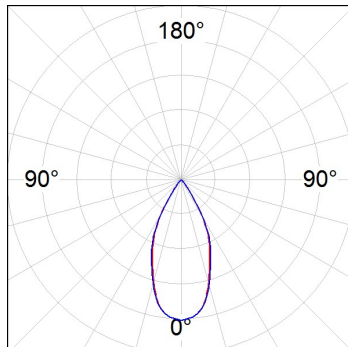

Finish: Texturised black RAL 9011

Weight: 614 g

Installation: Recessed

TECHNICAL SPECIFICATIONS:

Light output:	1.098 lm	°K :	4000
Plum:	14W	CRI :	80
Efficacy:	78,4 lm/w	MacAdam:	3
UGR:	<16	Power Supply:	220-240V 50/60Hz
Type:	HIGH POWER LED	Gear:	Adjustable DALI
LED Lifetime:	50.000 L90 B10 (Ta=25°C)		
Power:	12W		

Light output tolerance +/- 10%

CUSTOM MADE OPTIONS:

OCULT

OD1RE612WF840DBB

OCULT REC 6 1200 NW WFL DALI BK/BK.

PHOTOMETRIC DATA :

OD1RE612WF840NBB
 $\eta = 100\%$
 $I_{max} = 1615 \text{ cd/klm}$
 UTE:
 CIE: 99 100 100 100 100