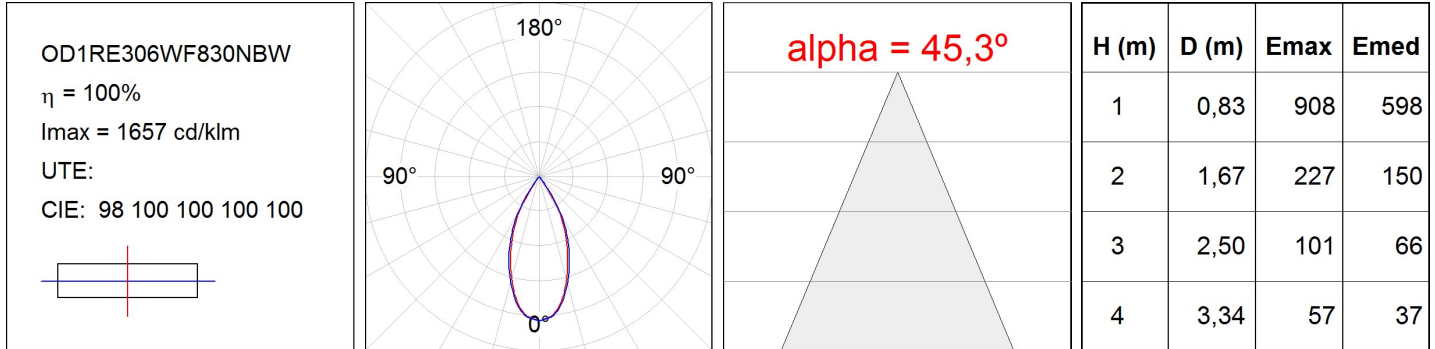

OD1RE306WF830NBW

OCULT REC 3 600 WW WFL BK/WH.

Description:

Fixed linear recessed downlight model OCULT REC 3 600 WW WFL BK/ WH., LAMP brand. Body made of anodized aluminium to optimised heat dissipation. External frame made of injected aluminium painted in textured white and reflector made of ABS painted in black matt. With spring loaded clamping system. Model with LED HI-POWER with a warm white colour temperature and control gear included. With Wide Flood optics. Glare rating UGR<16 (for 4h, 8h 70/50/20). IP43 protection rating. Insulation class II.

Finish: Texturised white RAL 9010

Weight: 328 g

Installation: Recessed

TECHNICAL SPECIFICATIONS:

Light output:	549 lm	°K :	3000
Plum:	8W	CRI :	80
Efficacy:	68,6 lm/w	MacAdam:	3
UGR:	<16	Power Supply:	100-240V 50/60Hz
Type:	HIGH POWER LED	Gear:	Electronic
LED Lifetime:	50.000 L90 B10 (Ta=25°C)		
Power:	6W		

Light output tolerance +/- 10%

CUSTOM MADE OPTIONS:

OCULT

OD1RE306WF830NBW

OCULT REC 3 600 WW WFL BK/WH.

PHOTOMETRIC DATA :

ACCESORIES :

Optical