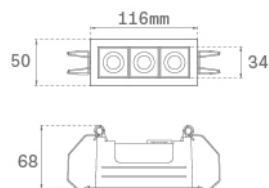

OD1RE306WF830NBW

OCULT REC 3 600 WW WFL BK/WH.

Description:

Fixed linear recessed downlight model OCULT REC 3 600 WW WFL BK/ WH., LAMP brand. Body made of anodized aluminium to optimised heat dissipation. External frame made of injected aluminium painted in textured white and reflector made of ABS painted in black matt. With spring loaded clamping system. Model with LED HI-POWER with a warm white colour temperature and control gear included. With Wide Flood optics. Glare rating UGR<16 (for 4h, 8h 70/50/20). IP43 protection rating. Insulation class II.

Finish: Texturised white RAL 9010

Weight: 328 g

Installation: Recessed

TECHNICAL SPECIFICATIONS:

Light output:	549 lm	°K :	3000
Plum:	8W	CRI :	80
Efficacy:	68,6 lm/w	MacAdam:	3
UGR:	<16	Power Supply:	100-240V 50/60Hz
Type:	HIGH POWER LED	Gear:	Electronic
LED Lifetime:	50.000 L90 B10 (Ta=25°C)		
Power:	6W		

Light output tolerance +/- 10%

CUSTOM MADE OPTIONS:

OCULT

OD1RE306WF830NBW

OCULT REC 3 600 WW WFL BK/WH.

PHOTOMETRIC DATA :

ACCESORIES :

Optical