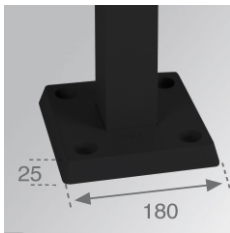

MSPO2500A

MINI SHOT ACC. 2,5M POLE ANT.

Description:

Accessory for floodlight model MINI SHOT ACC. 2,5M POLE ANT., LAMP brand. Pole type (60x60mm) of 2,5m in height to adapt 1 or 2 lights. Manufactured in aluminium extrusion and injection lacquered in texturized anthracite. The base has an anti-corrosion electro coating treatment.

Finish: Textured anthracite

Installation:

TECHNICAL SPECIFICATIONS:

CUSTOM MADE OPTIONS:

PHOTOMETRIC DATA :