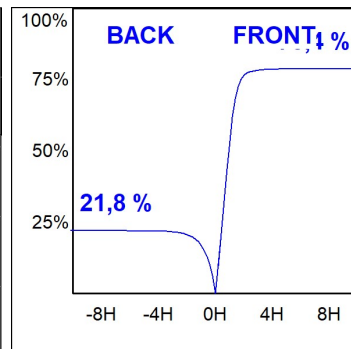

Finish: Texturised grey

Weight: 4.104 g

Maximum surface exposed to wind: 0.04 M2

Installation: Surface

TECHNICAL SPECIFICATIONS:

Light output:	4.491 lm	°K :	3000
Plum:	49,1W	CRI :	80
Efficacy:	91,5 lm/w	MacAdam:	4
Type:	HIGH POWER LED	Power Supply:	220-240V 50/60Hz
LED Lifetime:	60.000 L80 B10 (Ta=25°C)	Gear:	Electronic
Power:	45W		

Light output tolerance +/- 10%

CUSTOM MADE OPTIONS:

PHOTOMETRIC DATA :

MF265AS830NG
 $\eta = 100\%$
 $I_{max} = 605 \text{ cd/klm}$
UTE:
CIE: 35 76 99 100 100

ACCESORIES :

Support

Product code:
COARDB120A
COARIN120A