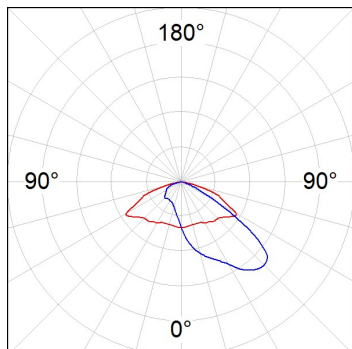

Finish: Texturised grey

Weight: 4.104 g

Maximum surface exposed to wind: 0.04 M2

Installation: Surface

TECHNICAL SPECIFICATIONS:

Light output:	4.491 lm	°K :	3000
Plum:	49,1W	CRI :	80
Efficacy:	91,5 lm/w	MacAdam:	4
Type:	HIGH POWER LED	Power Supply:	220-240V 50/60Hz
LED Lifetime:	60.000 L80 B10 (Ta=25°C)	Gear:	Electronic
Power:	45W		

Light output tolerance +/- 10%

CUSTOM MADE OPTIONS:

PHOTOMETRIC DATA :

MF265AS830NG
 $\eta = 100\%$
 $I_{max} = 605 \text{ cd/klm}$
UTE:
CIE: 35 76 99 100 100

ACCESORIES :

Support

Product code:
COARDB120A
COARIN120A