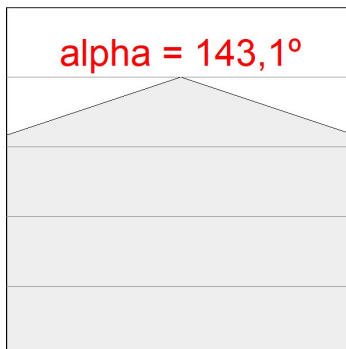

Finish: Texturised grey

Weight: 4.104 g

Maximum surface exposed to wind: 0.04 M2

Installation: Surface

TECHNICAL SPECIFICATIONS:

Light output:	4.491 lm	°K :	3000
Plum:	49,1W	CRI :	80
Efficacy:	91,5 lm/w	MacAdam:	4
Type:	HIGH POWER LED	Power Supply:	220-240V 50/60Hz
LED Lifetime:	60.000 L80 B10 (Ta=25°C)	Gear:	Electronic
Power:	45W		

Light output tolerance +/- 10%

CUSTOM MADE OPTIONS:

PHOTOMETRIC DATA :

MF265AS830NG
 $\eta = 100\%$
 $I_{max} = 605 \text{ cd/klm}$
UTE:
CIE: 35 76 99 100 100

ACCESORIES :

Support

Product code:
COARDB120A
COARIN120A