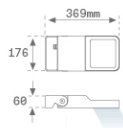

FLUT 180

MF265AS830NG

FLUT 180 G2 6500 8WW ASYM GR.

Description:

Surface mounting outdoor luminaire model FLUT 180 G2 ASYM, LAMP brand. Manufactured in aluminium injection body lacquered and serigraphed tempered glass. Made of AISI304 inox steel bended axle. Body's low height of 60mm. Model for HI-POWER LED, 3000K colour, CRI 80 and control gear included. With asymmetric optics. IP66, IK06 protection rating. Insulation class I. Its axle allows swivels between 90° and -30°. Lifetime: 60.000 L80 B10. BUG Rate: B1 U0 G1, ULOR 0%. Available finishes: anthracite and texturized grey.

Finish: Texturised grey

Weight: 4.104 g

Maximum surface exposed to wind: 0.04 M2

Installation: Surface

TECHNICAL SPECIFICATIONS:

Light output:	4.491 lm	°K :	3000
Plum:	49,1W	CRI :	80
Efficacy:	91,5 lm/w	MacAdam:	4
Type:	HIGH POWER LED	Power Supply:	220-240V 50/60Hz
LED Lifetime:	60.000 L80 B10 (Ta=25°C)	Gear:	Electronic
Power:	45W		