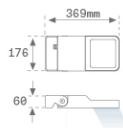

FLUT 180

MF265AS730NG

FLUT 180 G2 6500 WW ASYM GR.

Description:

Surface mounting outdoor luminaire model MINI FLUT G2 6500 WW ASYM GR. ,LAMP brand. Manufactured in aluminium injection body lacquered in texturized grey colour and serigraphed tempered glass. Made of AISI304 inox steel bended axle. Body's low height of 60mm. Model for HI-POWER LED, warm white colour and control gear included. With asymmetric optics. IP66, IK06 protection rating. Insulation class I. Its axle allows swivels between 90° and -30°.

Finish: Texturised grey

Weight: 4.104 g

Maximum surface exposed to wind: 0.04 M2

Installation: Surface

TECHNICAL SPECIFICATIONS:

Light output:	4.990 lm	°K :	3000
Plum:	48,7W	CRI :	70
Efficacy:	102,4 lm/w	MacAdam:	4
Type:	HIGH POWER PHILIPS	Power Supply:	220-240V 50/60Hz
LED Lifetime:	60.000 L80 B10	Gear:	Electronic
Power:	44W		