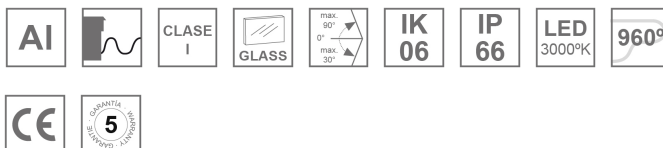

TECHNICAL SPECIFICATIONS:

Light output:	4.990 lm	°K :	3000
Plum:	48,7W	CRI :	70
Efficacy:	102,4 lm/w	MacAdam:	4
Type:	HIGH POWER PHILIPS	Power Supply:	220-240V 50/60Hz
LED Lifetime:	60.000 L80 B10	Gear:	Electronic
Power:	44W		

Light output tolerance +/- 10%