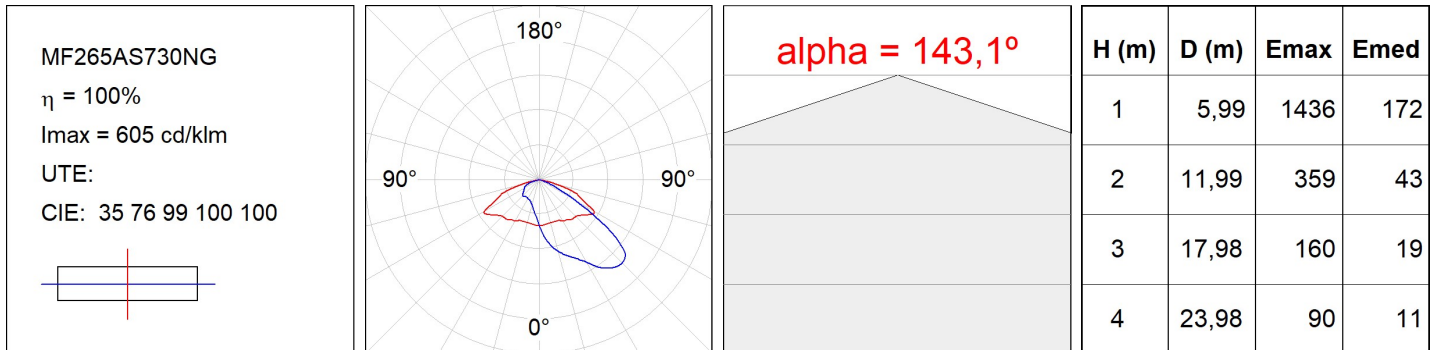

PHOTOMETRIC DATA :