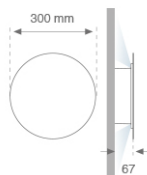

Finish: Texturised matte white RAL 9016

Weight: 1.660 g

Installation: Wall mounted

TECHNICAL SPECIFICATIONS:

Light output:	90 lm	°K :	3000
Plum:	3,7W	CRI :	80
Efficacy:	24,3 lm/w	MacAdam:	<3
Type:	LOW POWER LED	Power Supply:	100-127-240V 50/60Hz
LED Lifetime:	50000 L70 B50 (Ta=25°C)	Gear:	Electronic
Power:	2.7W		