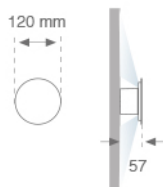

MUN DARK

MD1120SF0120830NW

MUN DARK Ø120 WW WH.

Description:

Indirect radiation wall mounted fixture model MUN DARK Ø120 LAMP brand. Made of aluminum with opal polycarbonate diffuser. Model for LED with 4000K color temperature, CRI 80 and control gear included. IP20 protection rating. Insulation class I. Lifetime: 50.000 L70 B50. Available finishes: White and textured graphite.

Finish: Texturised matte white RAL 9016

Weight: 346 g

Installation: Wall mounted

TECHNICAL SPECIFICATIONS:

Light output:	30 lm	°K :	3000
Plum:	1,6W	CRI :	80
Efficacy:	18,8 lm/w	MacAdam:	<3
Type:	OSRAM	Power Supply:	100-127-240V 50/60Hz
LED Lifetime:	50000 L70 B50 (Ta=25°C)	Gear:	Electronic
Power:	0.7W		

CUSTOM MADE OPTIONS: