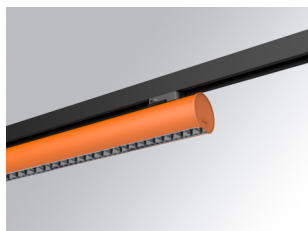

# LAMPTUB 60 SURFACE TRACK

L61TK168MOTE940N4

- LTUB60 TK 220 1680 4400 9NW TECH BS

**Description:**

""""""Luminaire to be installed on a surface-mounted rail, model LAMPTUB 60 TECH by LAMP. Made of 80% recycled aluminium extrusion, with circular section of 60mm and length 1680mm, with matt black reflector ULTRA COMFORT and optics for light distribution control and low glare UGR<16. Model for MID-POWER LED, with colour temperature 4000K and CRI90. Built-in electronic wiring. With IP20, IK07 degree of protection. Insulation class II. Photobiological safety group 0. Lifetime:50000 L90 B10 Available finishes: White (RAL 9010), Black (RAL 9011), Wellbeing and BeSocial palette. Compatible with Lamp Nomadic system. "" ""

**Finish:** Palette BE SOCIAL - 4 TEXTURED

**Dimensions:** 1.680 x 67 x 80 mm

**Installation:** Suspended

**TECHNICAL SPECIFICATIONS:**

<b>Light output:</b>	2.640 lm	<b>°K :</b>	4000
<b>Plum:</b>	26,7W	<b>CRI :</b>	90
<b>Efficacy:</b>	98,9 lm/w	<b>R9 :</b>	85
<b>UGR:</b>	<16	<b>MacAdam:</b>	3
<b>Type:</b>	MID POWER LED	<b>Power Supply:</b>	220-240V 50/60Hz
<b>LED Lifetime:</b>	50.000 L90 B10 (Ta=25°C)	<b>Gear:</b>	Electronic
<b>Power:</b>	22W		