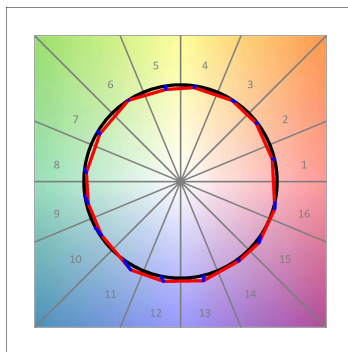

LAMPTUB 60 SURFACE TRACK

L61TK168MOTE940N4

LTUB60 TK 220 1680 4400 9NW TECH BS

PHOTOMETRIC DATA :

L61TK168MOTE940N4
 $\eta = 100\%$
 $I_{max} = 1333 \text{ cd/klm}$
UTE:
CIE: 98 100 100 100 100