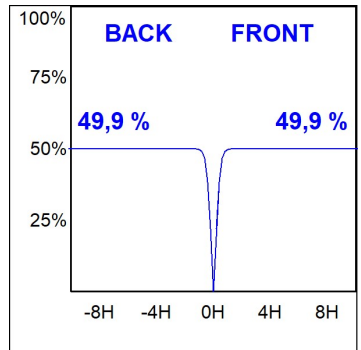

LAMPTUB 60 SURFACE TRACK

L61TK168MOTE940N4

LTUB60 TK 220 1680 4400 9NW TECH BS

PHOTOMETRIC DATA :

L61TK168MOTE940N4
 $\eta = 100\%$
 $I_{max} = 1333 \text{ cd/klm}$
UTE:
CIE: 98 100 100 100 100