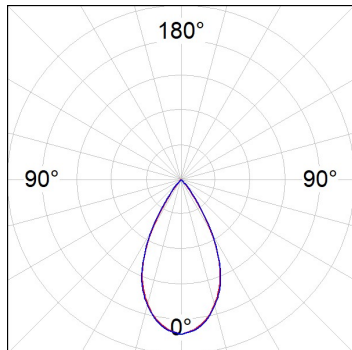

**Finish:** Palette BE SOCIAL - 4 TEXTURED

**Dimensions:** 1.680 x 67 x 80 mm

**Installation:** Suspended

**TECHNICAL SPECIFICATIONS:**

<b>Light output:</b>	2.640 lm	<b>°K :</b>	4000
<b>Plum:</b>	26,7W	<b>CRI :</b>	90
<b>Efficacy:</b>	98,9 lm/w	<b>R9 :</b>	85
<b>UGR:</b>	<16	<b>MacAdam:</b>	3
<b>Type:</b>	MID POWER LED	<b>Power Supply:</b>	220-240V 50/60Hz
<b>LED Lifetime:</b>	50.000 L90 B10 (Ta=25°C)	<b>Gear:</b>	Electronic
<b>Power:</b>	22W		

*Light output tolerance +/- 10%*

**CUSTOM MADE OPTIONS:**

# LAMPTUB 60 SURFACE TRACK

L61TK168MOTE940N4

LTUB60 TK 220 1680 4400 9NW TECH BS

**PHOTOMETRIC DATA :**

L61TK168MOTE940N4  
 $\eta = 100\%$   
 $I_{max} = 1333 \text{ cd/klm}$   
 UTE:  
 CIE: 98 100 100 100 100