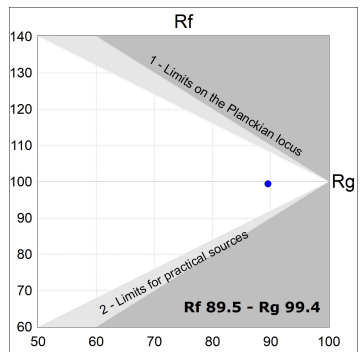

LAMPTUB 60 SURFACE TRACK

L61TK168MOTE940N4

LTUB60 TK 220 1680 4400 9NW TECH BS

PHOTOMETRIC DATA :

L61TK168MOTE940N4
 $\eta = 100\%$
 $I_{max} = 1333 \text{ cd/klm}$
UTE:
CIE: 98 100 100 100 100