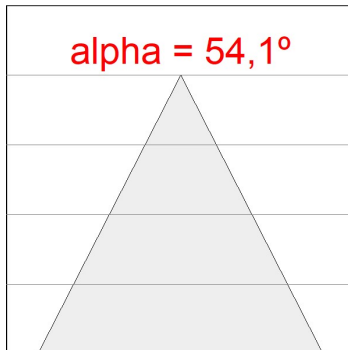

LAMPTUB 60 SURFACE TRACK

L61TK168MOTE940N4

LTUB60 TK 220 1680 4400 9NW TECH BS

PHOTOMETRIC DATA :

L61TK168MOTE940N4
 $\eta = 100\%$
 $I_{max} = 1333 \text{ cd/klm}$
UTE:
CIE: 98 100 100 100 100