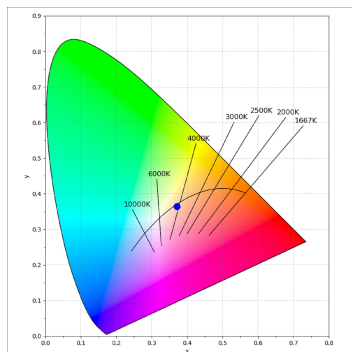

LAMPTUB 60 SURFACE TRACK

L61TK168MOTE940N4

LTUB60 TK 220 1680 4400 9NW TECH BS

PHOTOMETRIC DATA :

L61TK168MOTE940N4
 $\eta = 100\%$
 $I_{max} = 1333 \text{ cd/klm}$
UTE:
CIE: 98 100 100 100 100