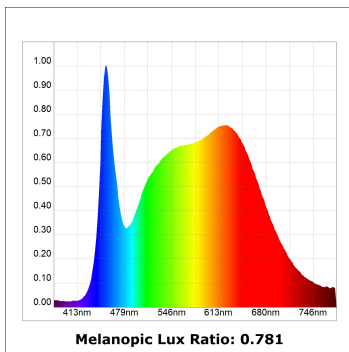

LAMPTUB 60 SURFACE TRACK

L61TK168MOTE940N4

LTUB60 TK 220 1680 4400 9NW TECH BS

PHOTOMETRIC DATA :

L61TK168MOTE940N4
 $\eta = 100\%$
 $I_{max} = 1333 \text{ cd/klm}$
UTE:
CIE: 98 100 100 100 100