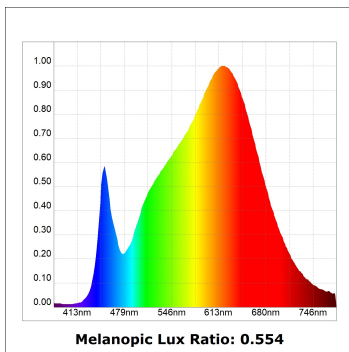

Finish: Palette WELLBEING - 3 TEXTURED

Dimensions: 1.680 x 67 x 80 mm

Installation: 3-Circuit track

TECHNICAL SPECIFICATIONS:

| | | | |
|----------------------|--------------------------|----------------------|------------------|
| Light output: | 2.520 lm | °K : | 3000 |
| Plum: | 26,7W | CRI : | 90 |
| Efficacy: | 94,4 lm/w | R9 : | 61 |
| UGR: | <16 | MacAdam: | 3 |
| Type: | MID POWER LED | Power Supply: | 220-240V 50/60Hz |
| LED Lifetime: | 50.000 L90 B10 (Ta=25°C) | Gear: | Adjustable DALI |
| Power: | 22W | | |

Light output tolerance +/- 10%

CUSTOM MADE OPTIONS:

LAMPTUB 60 SURFACE TRACK

L61TK168MOTE930D3

LTUB60 TK 220 1680 4400 9WW TECH DA WE

PHOTOMETRIC DATA :

L61TK168MOTE930D3
 $\eta = 100\%$
 $I_{max} = 1305 \text{ cd/klm}$
 UTE:
 CIE: 98 100 100 100 100