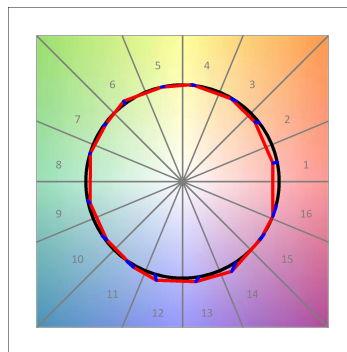

Finish: Palette WELLBEING - 3 TEXTURED

Dimensions: 1.680 x 67 x 80 mm

Installation: 3-Circuit track

TECHNICAL SPECIFICATIONS:

| | | | |
|----------------------|--------------------------|----------------------|------------------|
| Light output: | 2.520 lm | °K : | 3000 |
| Plum: | 26,7W | CRI : | 90 |
| Efficacy: | 94,4 lm/w | R9 : | 61 |
| UGR: | <16 | MacAdam: | 3 |
| Type: | MID POWER LED | Power Supply: | 220-240V 50/60Hz |
| LED Lifetime: | 50.000 L90 B10 (Ta=25°C) | Gear: | Adjustable DALI |
| Power: | 22W | | |

Light output tolerance +/- 10%

CUSTOM MADE OPTIONS:

LAMPTUB 60 SURFACE TRACK

L61TK168MOTE930D3

LTUB60 TK 220 1680 4400 9WW TECH DA WE

PHOTOMETRIC DATA :

L61TK168MOTE930D3
 $\eta = 100\%$
 $I_{max} = 1305 \text{ cd/klm}$
 UTE:
 CIE: 98 100 100 100 100