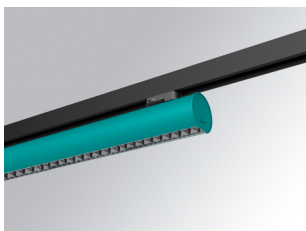

LAMPTUB 60 SURFACE TRACK

L61TK168MOTE930D3

- LTUB60 TK 220 1680 4400 9WW TECH DA WE

Description:

""""""Luminaire to be installed on a surface-mounted rail, model LAMPTUB 60 TECH by LAMP. Made of 80% recycled aluminium extrusion, with circular section of 60mm and length 1680mm, with matt black reflector ULTRA COMFORT and optics for light distribution control and low glare UGR<16. Model for MID-POWER LED, with colour temperature 3000K and CRI90. Built-in electronic DALI wiring. With IP20, IK07 degree of protection. Insulation class II. Photobiological safety group 0. Lifetime:50000 L90 B10 Available finishes: White (RAL 9010), Black (RAL 9011), Wellbeing and BeSocial palette. Compatible with Lamp Nomadic system. "" ""

Finish: Palette WELLBEING - 3 TEXTURED

Dimensions: 1.680 x 67 x 80 mm

Installation: 3-Circuit track

TECHNICAL SPECIFICATIONS:

| | | | |
|----------------------|--------------------------|----------------------|------------------|
| Light output: | 2.520 lm | °K : | 3000 |
| Plum: | 26,7W | CRI : | 90 |
| Efficacy: | 94,4 lm/w | R9 : | 61 |
| UGR: | <16 | MacAdam: | 3 |
| Type: | MID POWER LED | Power Supply: | 220-240V 50/60Hz |
| LED Lifetime: | 50.000 L90 B10 (Ta=25°C) | Gear: | Adjustable DALI |
| Power: | 22W | | |

Product code:
L6SUECW4

Description:
LTUB60 ACC. SUR END COVER BS.