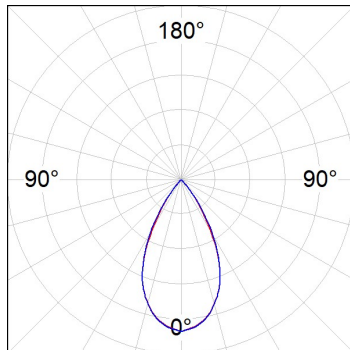

Finish: Palette WELLBEING - 3 TEXTURED

Dimensions: 1.680 x 67 x 80 mm

Installation: 3-Circuit track

TECHNICAL SPECIFICATIONS:

| | | | |
|----------------------|--------------------------|----------------------|------------------|
| Light output: | 2.520 lm | °K : | 3000 |
| Plum: | 26,7W | CRI : | 90 |
| Efficacy: | 94,4 lm/w | R9 : | 61 |
| UGR: | <16 | MacAdam: | 3 |
| Type: | MID POWER LED | Power Supply: | 220-240V 50/60Hz |
| LED Lifetime: | 50.000 L90 B10 (Ta=25°C) | Gear: | Adjustable DALI |
| Power: | 22W | | |

Light output tolerance +/- 10%

CUSTOM MADE OPTIONS:

LAMPTUB 60 SURFACE TRACK

L61TK168MOTE930D3

LTUB60 TK 220 1680 4400 9WW TECH DA WE

PHOTOMETRIC DATA :

L61TK168MOTE930D3
 $\eta = 100\%$
 $I_{max} = 1305 \text{ cd/klm}$
 UTE:
 CIE: 98 100 100 100 100