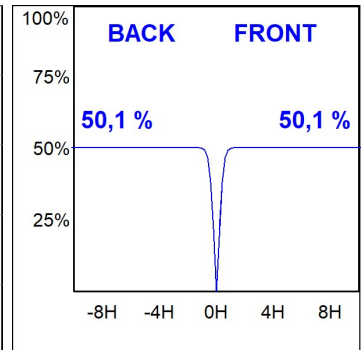

Finish: Palette WELLBEING - 3 TEXTURED

Dimensions: 1.680 x 67 x 80 mm

Installation: 3-Circuit track

TECHNICAL SPECIFICATIONS:

| | | | |
|----------------------|--------------------------|----------------------|------------------|
| Light output: | 2.520 lm | °K : | 3000 |
| Plum: | 26,7W | CRI : | 90 |
| Efficacy: | 94,4 lm/w | R9 : | 61 |
| UGR: | <16 | MacAdam: | 3 |
| Type: | MID POWER LED | Power Supply: | 220-240V 50/60Hz |
| LED Lifetime: | 50.000 L90 B10 (Ta=25°C) | Gear: | Adjustable DALI |
| Power: | 22W | | |

Light output tolerance +/- 10%

CUSTOM MADE OPTIONS:

LAMPTUB 60 SURFACE TRACK

L61TK168MOTE930D3

LTUB60 TK 220 1680 4400 9WW TECH DA WE

PHOTOMETRIC DATA :

L61TK168MOTE930D3
 $\eta = 100\%$
 $I_{max} = 1305 \text{ cd/klm}$
 UTE:
 CIE: 98 100 100 100 100