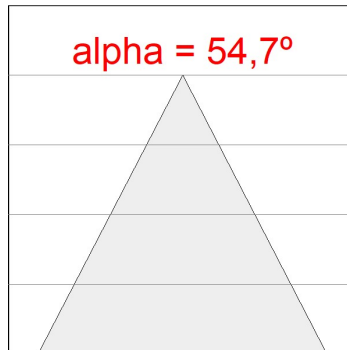

Finish: Palette WELLBEING - 3 TEXTURED

Dimensions: 1.680 x 67 x 80 mm

Installation: 3-Circuit track

TECHNICAL SPECIFICATIONS:

| | | | |
|----------------------|--------------------------|----------------------|------------------|
| Light output: | 2.520 lm | °K : | 3000 |
| Plum: | 26,7W | CRI : | 90 |
| Efficacy: | 94,4 lm/w | R9 : | 61 |
| UGR: | <16 | MacAdam: | 3 |
| Type: | MID POWER LED | Power Supply: | 220-240V 50/60Hz |
| LED Lifetime: | 50.000 L90 B10 (Ta=25°C) | Gear: | Adjustable DALI |
| Power: | 22W | | |

Light output tolerance +/- 10%

CUSTOM MADE OPTIONS:

LAMPTUB 60 SURFACE TRACK

L61TK168MOTE930D3

LTUB60 TK 220 1680 4400 9WW TECH DA WE

PHOTOMETRIC DATA :

L61TK168MOTE930D3
 $\eta = 100\%$
 $I_{max} = 1305 \text{ cd/klm}$
 UTE:
 CIE: 98 100 100 100 100