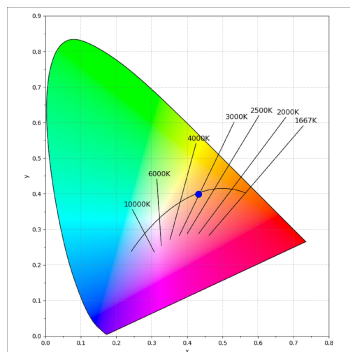

Finish: Palette WELLBEING - 3 TEXTURED

Dimensions: 1.680 x 67 x 80 mm

Installation: 3-Circuit track

TECHNICAL SPECIFICATIONS:

| | | | |
|----------------------|--------------------------|----------------------|------------------|
| Light output: | 2.520 lm | °K : | 3000 |
| Plum: | 26,7W | CRI : | 90 |
| Efficacy: | 94,4 lm/w | R9 : | 61 |
| UGR: | <16 | MacAdam: | 3 |
| Type: | MID POWER LED | Power Supply: | 220-240V 50/60Hz |
| LED Lifetime: | 50.000 L90 B10 (Ta=25°C) | Gear: | Adjustable DALI |
| Power: | 22W | | |

Light output tolerance +/- 10%

CUSTOM MADE OPTIONS:

LAMPTUB 60 SURFACE TRACK

L61TK168MOTE930D3

LTUB60 TK 220 1680 4400 9WW TECH DA WE

PHOTOMETRIC DATA :

L61TK168MOTE930D3
 $\eta = 100\%$
 $I_{max} = 1305 \text{ cd/klm}$
 UTE:
 CIE: 98 100 100 100 100