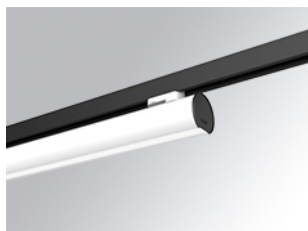

# LAMPTUB 60 SURFACE TRACK

L61TK168MOOC930NW

- LTUB60 TRACK 220 1680 4900 WW COMF WH

**Description:**

Lamptub 60 model from LAMP to be installed on a surface-mounted rail. Made of recycled aluminium extrusion with circular section of 60mm and length of 1680mm, an opal comfort diffuser made of a translucent polycarbonate diffuser and an optical film to achieve a controlled light distribution and low UGR<19. Model for MID-POWER LED, with colour temperature 3000K with CRI90. Built-in electronic ON/OFF control gear. With IP20, IK07 degree of protection. Insulation class II. Group 0 photobiological safety. Lifetime: 72.000h L80 B10. Compatible with Lamp Nomadic system. Available finishes: White (RAL 9010), Black (RAL 9011), Wellbeing and BeSocial palette.

**Finish:** Matte white RAL 9010

**Dimensions:** 1.687 x 67 x 112 mm

**Weight:** 3.780 g

**Installation:** 3-Circuit track

**TECHNICAL SPECIFICATIONS:**

<b>Light output:</b>	2.860 lm	<b>°K :</b>	3000
<b>Plum:</b>	33,8W	<b>CRI :</b>	90
<b>Efficacy:</b>	84,6 lm/w	<b>R9 :</b>	64
<b>UGR:</b>	<19	<b>MacAdam:</b>	3
<b>Type:</b>	MID POWER LED	<b>Power Supply:</b>	220-240V 50/60Hz
<b>LED Lifetime:</b>	50.000 L90 B10 (Ta=25°C)	<b>Gear:</b>	Electronic
<b>Power:</b>	30.3W		