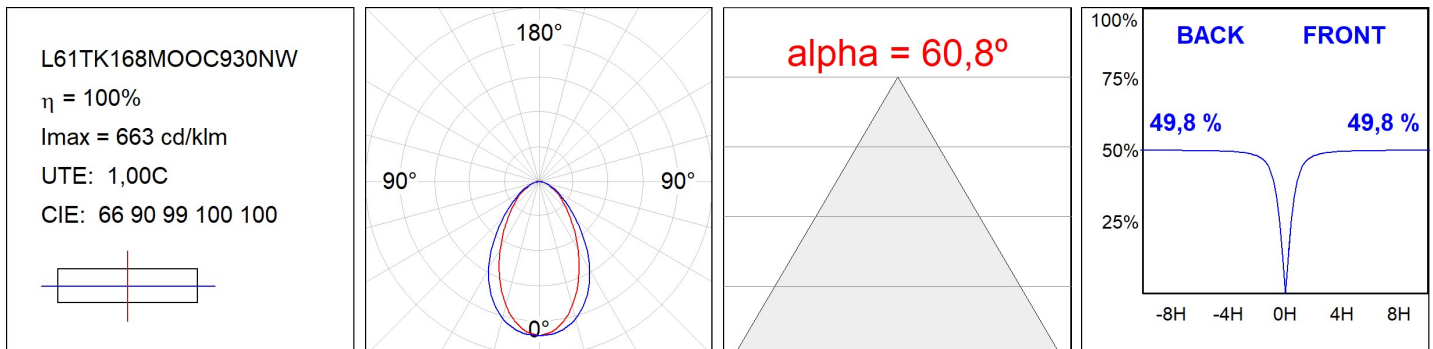

L61TK168MOOC930NW

LTUB60 TRACK 220 1680 4900 WW COMF WH

PHOTOMETRIC DATA :