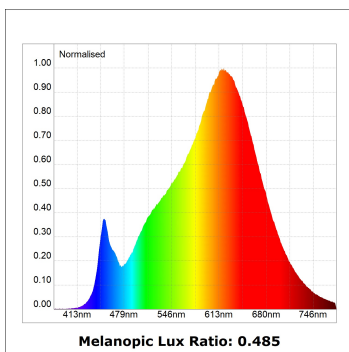

LAMPTUB 60 SURFACE TRACK

L61TK168LOOC927N4

LTUB60 TRACK 220 1680 2500 VWW COMF BS

PHOTOMETRIC DATA :

L61TK168LOOC927N4
 $\eta = 100\%$
 $I_{max} = 665 \text{ cd/klm}$
UTE: 1,00C
CIE: 66 90 99 100 100