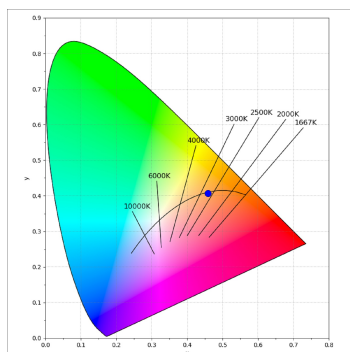

# LAMPTUB 60 SURFACE TRACK

L61TK168LOOC927N4

LTUB60 TRACK 220 1680 2500 VWW COMF BS

**PHOTOMETRIC DATA :**

L61TK168LOOC927N4  
 $\eta = 100\%$   
 $I_{max} = 665 \text{ cd/klm}$   
 UTE: 1,00C  
 CIE: 66 90 99 100 100