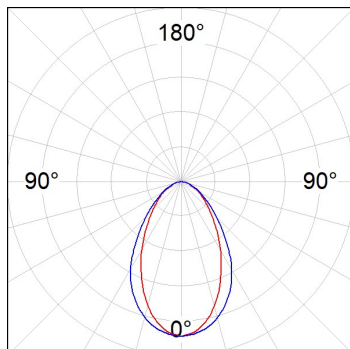

# LAMPTUB 60 SURFACE TRACK

L61TK168LOOC927N4

LTUB60 TRACK 220 1680 2500 VWW COMF BS

**PHOTOMETRIC DATA :**

L61TK168LOOC927N4  
 $\eta = 100\%$   
 $I_{max} = 665 \text{ cd/klm}$   
 UTE: 1,00C  
 CIE: 66 90 99 100 100