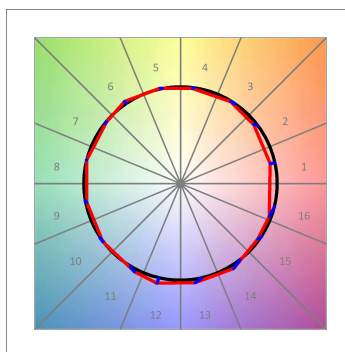

# LAMPTUB 60 SURFACE TRACK

L61TK168LOOC927N4

LTUB60 TRACK 220 1680 2500 VWW COMF BS

**PHOTOMETRIC DATA :**

L61TK168LOOC927N4  
 $\eta = 100\%$   
 $I_{max} = 665 \text{ cd/klm}$   
 UTE: 1,00C  
 CIE: 66 90 99 100 100