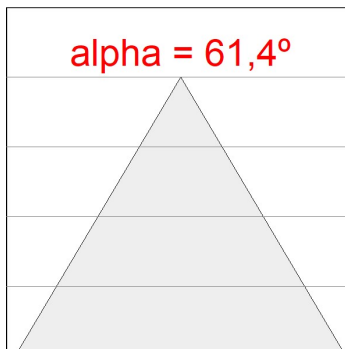

# LAMPTUB 60 SURFACE TRACK

L61TK168LOOC927N4

LTUB60 TRACK 220 1680 2500 VWW COMF BS

**PHOTOMETRIC DATA :**

L61TK168LOOC927N4  
 $\eta = 100\%$   
 $I_{max} = 665 \text{ cd/klm}$   
 UTE: 1,00C  
 CIE: 66 90 99 100 100