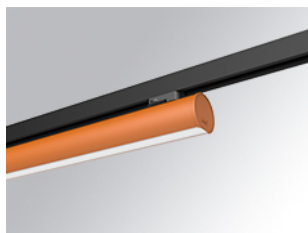

# LAMPTUB 60 SURFACE TRACK

L61TK168LOOC927N4

### Description:

Lamptub 60 model from LAMP to be installed on a surface-mounted rail. Made of recycled aluminium extrusion with circular section of 60mm and length of 1680mm, an opal comfort diffuser made of a translucent polycarbonate diffuser and an optical film to achieve a controlled light distribution and low UGR<19. Model for MID-POWER LED, with colour temperature 2700K with CRI90. Built-in electronic ON/OFF control gear. With IP20, IK07 degree of protection. Insulation class II. Group 0 photobiological safety. Lifetime: 72.000h L80 B10. Compatible with Lamp Nomadic system. Available finishes: White (RAL 9010), Black (RAL 9011), Wellbeing and BeSocial palette.

**Finish:** Palette BE SOCIAL - 4 TEXTURED

**Dimensions:** 1.687 x 67 x 112 mm

**Weight:** 3.780 g

**Installation:** 3-Circuit track