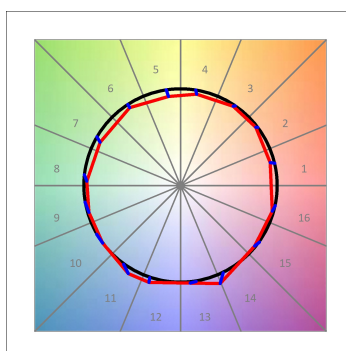

**Finish:** Palette WELLBEING - 3 TEXTURED

**Dimensions:** 1.127 x 67 x 112 mm

**Weight:** 2.580 g

**Installation:** 3-Circuit track

**TECHNICAL SPECIFICATIONS:**

<b>Light output:</b>	2.126 lm	<b>°K :</b>	4000
<b>Plum:</b>	24,6W	<b>CRI :</b>	90
<b>Efficacy:</b>	86,4 lm/w	<b>R9 :</b>	70
<b>Type:</b>	MID POWER LED	<b>MacAdam:</b>	3
<b>LED Lifetime:</b>	50.000 L90 B10 (Ta=25°C)	<b>Power Supply:</b>	220-240V 50/60Hz
<b>Power:</b>	21.6W	<b>Gear:</b>	Adjustable DALI

*Light output tolerance +/- 10%*

**CUSTOM MADE OPTIONS:**

L61TK112MOOP940D3

LTUB60 TRACK 220 1120 3500 NW OPAL DA WE

PHOTOMETRIC DATA :

L61TK112MOOP940N3  
 $\eta = 100\%$   
 $I_{max} = 390 \text{ cd/klm}$   
 UTE: 1,00E + 0,00T  
 CIE: 50 81 97 100 100