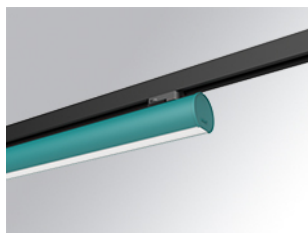

# LAMPTUB 60 SURFACE TRACK

L61TK112MOOP940D3

- LTUB60 TRACK 220 1120 3500 NW OPAL DA WE

**Description:**

Lamptub 60 model from LAMP to be installed on a surface-mounted rail. Made of recycled aluminium extrusion with circular section of 60mm and length of 1120mm, with opal polycarbonate diffuser. Model for MID-POWER LED, with colour temperature 4000K with CRI90. Built-in electronic DALI control gear. With IP20, IK07 degree of protection. Insulation class II. Group 0 photobiological safety. Lifetime: 72.000h L80 B10. Compatible with Lamp Nomadic system. Available finishes: White (RAL 9010), Black (RAL 9011), Wellbeing and BeSocial palette.

**Finish:** Palette WELLBEING - 3 TEXTURED

**Dimensions:** 1.127 x 67 x 112 mm

**Weight:** 2.580 g

**Installation:** 3-Circuit track

**TECHNICAL SPECIFICATIONS:**

<b>Light output:</b>	2.126 lm	<b>°K :</b>	4000
<b>Plum:</b>	24,6W	<b>CRI :</b>	90
<b>Efficacy:</b>	86,4 lm/w	<b>R9 :</b>	70
<b>Type:</b>	MID POWER LED	<b>MacAdam:</b>	3
<b>LED Lifetime:</b>	50.000 L90 B10 (Ta=25°C)	<b>Power Supply:</b>	220-240V 50/60Hz
<b>Power:</b>	21.6W	<b>Gear:</b>	Adjustable DALI