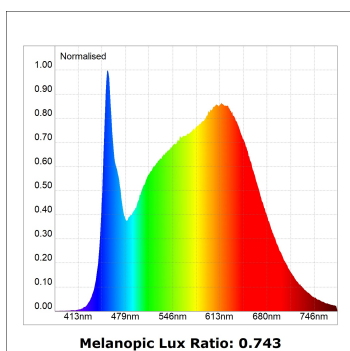

**Finish:** Palette WELLBEING - 3 TEXTURED

**Dimensions:** 1.127 x 67 x 112 mm

**Weight:** 2.580 g

**Installation:** 3-Circuit track

**TECHNICAL SPECIFICATIONS:**

<b>Light output:</b>	2.126 lm	<b>°K :</b>	4000
<b>Plum:</b>	24,6W	<b>CRI :</b>	90
<b>Efficacy:</b>	86,4 lm/w	<b>R9 :</b>	70
<b>Type:</b>	MID POWER LED	<b>MacAdam:</b>	3
<b>LED Lifetime:</b>	50.000 L90 B10 (Ta=25°C)	<b>Power Supply:</b>	220-240V 50/60Hz
<b>Power:</b>	21.6W	<b>Gear:</b>	Adjustable DALI

*Light output tolerance +/- 10%*

**CUSTOM MADE OPTIONS:**

L61TK112MOOP940D3

LTUB60 TRACK 220 1120 3500 NW OPAL DA WE

PHOTOMETRIC DATA :

L61TK112MOOP940N3  
 $\eta = 100\%$   
 $I_{max} = 390 \text{ cd/klm}$   
 UTE: 1,00E + 0,00T  
 CIE: 50 81 97 100 100