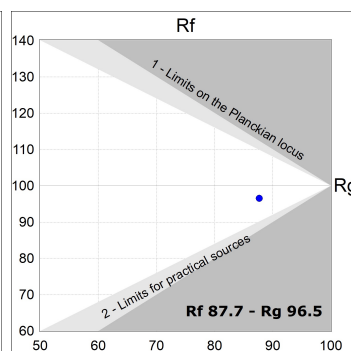

**Finish:** Palette WELLBEING - 3 TEXTURED

**Dimensions:** 1.127 x 67 x 112 mm

**Weight:** 2.580 g

**Installation:** 3-Circuit track

**TECHNICAL SPECIFICATIONS:**

<b>Light output:</b>	2.126 lm	<b>°K :</b>	4000
<b>Plum:</b>	24,6W	<b>CRI :</b>	90
<b>Efficacy:</b>	86,4 lm/w	<b>R9 :</b>	70
<b>Type:</b>	MID POWER LED	<b>MacAdam:</b>	3
<b>LED Lifetime:</b>	50.000 L90 B10 (Ta=25°C)	<b>Power Supply:</b>	220-240V 50/60Hz
<b>Power:</b>	21.6W	<b>Gear:</b>	Adjustable DALI

*Light output tolerance +/- 10%*

**CUSTOM MADE OPTIONS:**

L61TK112MOOP940D3

LTUB60 TRACK 220 1120 3500 NW OPAL DA WE

PHOTOMETRIC DATA :

L61TK112MOOP940N3  
 $\eta = 100\%$   
 $I_{max} = 390 \text{ cd/klm}$   
 UTE: 1,00E + 0,00T  
 CIE: 50 81 97 100 100