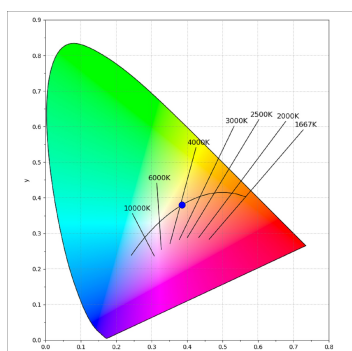

**Finish:** Palette WELLBEING - 3 TEXTURED

**Dimensions:** 1.127 x 67 x 112 mm

**Weight:** 2.580 g

**Installation:** 3-Circuit track

**TECHNICAL SPECIFICATIONS:**

<b>Light output:</b>	2.126 lm	<b>°K :</b>	4000
<b>Plum:</b>	24,6W	<b>CRI :</b>	90
<b>Efficacy:</b>	86,4 lm/w	<b>R9 :</b>	70
<b>Type:</b>	MID POWER LED	<b>MacAdam:</b>	3
<b>LED Lifetime:</b>	50.000 L90 B10 (Ta=25°C)	<b>Power Supply:</b>	220-240V 50/60Hz
<b>Power:</b>	21.6W	<b>Gear:</b>	Adjustable DALI

*Light output tolerance +/- 10%*

**CUSTOM MADE OPTIONS:**

L61TK112MOOP940D3

LTUB60 TRACK 220 1120 3500 NW OPAL DA WE

PHOTOMETRIC DATA :

L61TK112MOOP940N3  
 $\eta = 100\%$   
 $I_{max} = 390 \text{ cd/klm}$   
 UTE: 1,00E + 0,00T  
 CIE: 50 81 97 100 100