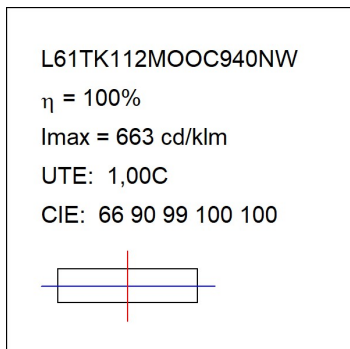

PHOTOMETRIC DATA :