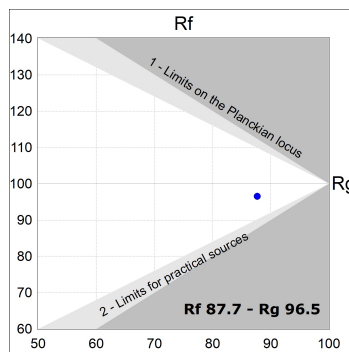

PHOTOMETRIC DATA :