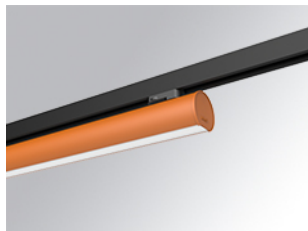

# LAMPTUB 60 SURFACE TRACK

L61TK112MOOC930N4

- LTUB60 TRACK 220 1120 3300 WW COMF BS

**Description:**

Lamptub 60 model from LAMP to be installed on a surface-mounted rail. Made of recycled aluminium extrusion with circular section of 60mm and length of 1120mm, an opal comfort diffuser made of a translucent polycarbonate diffuser and an optical film to achieve a controlled light distribution and low UGR<19. Model for MID-POWER LED, with colour temperature 3000K with CRI90. Built-in electronic ON/OFF control gear. With IP20, IK07 degree of protection. Insulation class II. Group 0 photobiological safety. Lifetime: 72.000h L80 B10. Compatible with Lamp Nomadic system. Available finishes: White (RAL 9010), Black (RAL 9011), Wellbeing and BeSocial palette.

**Finish:** Palette BE SOCIAL - 4 TEXTURED

**Dimensions:** 1.127 x 67 x 112 mm

**Weight:** 2.580 g

**Installation:** 3-Circuit track

**TECHNICAL SPECIFICATIONS:**

<b>Light output:</b>	1.906 lm	<b>°K :</b>	3000
<b>Plum:</b>	24,6W	<b>CRI :</b>	90
<b>Efficacy:</b>	77,5 lm/w	<b>R9 :</b>	64
<b>UGR:</b>	<19	<b>MacAdam:</b>	3
<b>Type:</b>	MID POWER LED	<b>Power Supply:</b>	220-240V 50/60Hz
<b>LED Lifetime:</b>	50.000 L90 B10 (Ta=25°C)	<b>Gear:</b>	Electronic
<b>Power:</b>	21.6W		