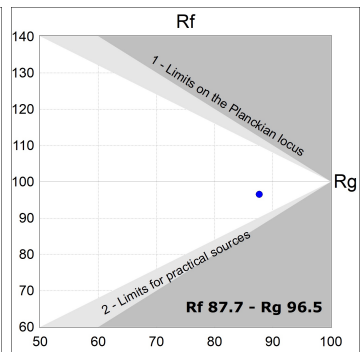

### TECHNICAL SPECIFICATIONS:

<b>Light output:</b>	961 lm	<b>°K :</b>	4000
<b>Plum:</b>	12,5W	<b>CRI :</b>	90
<b>Efficacy:</b>	76,8 lm/w	<b>R9 :</b>	70
<b>UGR:</b>	<19	<b>MacAdam:</b>	3
<b>Type:</b>	MID POWER LED	<b>Power Supply:</b>	220-240V 50/60Hz
<b>LED Lifetime:</b>	50.000 L90 B10 (Ta=25°C)	<b>Gear:</b>	Electronic
<b>Power:</b>	10.6W		

*Light output tolerance +/- 10%*

### CUSTOM MADE OPTIONS:

L61TK112LOOC940N3

LTUB60 TRACK 220 1120 1800 NW COMF WE

PHOTOMETRIC DATA :

L61TK112LOOC940N3  
 $\eta = 100\%$   
 $I_{max} = 665 \text{ cd/klm}$   
 UTE: 1,00C  
 CIE: 66 90 99 100 100