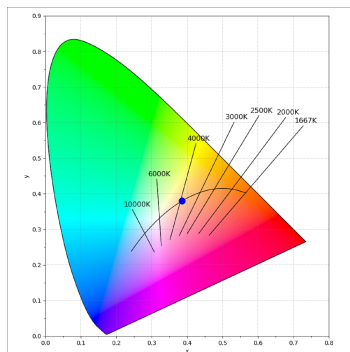

L61TK112LOOC940N3

LTUB60 TRACK 220 1120 1800 NW COMF WE

PHOTOMETRIC DATA :

L61TK112LOOC940N3
 $\eta = 100\%$
 $I_{max} = 665 \text{ cd/klm}$
UTE: 1,00C
CIE: 66 90 99 100 100