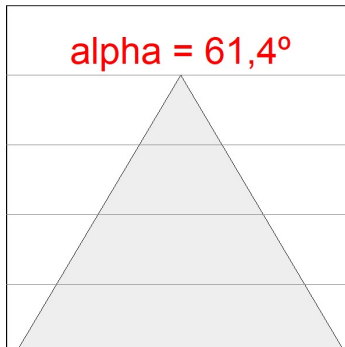

### CUSTOM MADE OPTIONS:

L61TK112LOOC940N3

LTUB60 TRACK 220 1120 1800 NW COMF WE

PHOTOMETRIC DATA :

L61TK112LOOC940N3  
 $\eta = 100\%$   
 $I_{max} = 665 \text{ cd/klm}$   
 UTE: 1,00C  
 CIE: 66 90 99 100 100