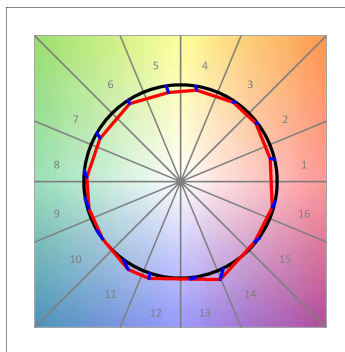

### CUSTOM MADE OPTIONS:

L61TK112LOOC940N3

LTUB60 TRACK 220 1120 1800 NW COMF WE

PHOTOMETRIC DATA :

L61TK112LOOC940N3  
 $\eta = 100\%$   
 $I_{max} = 665 \text{ cd/klm}$   
 UTE: 1,00C  
 CIE: 66 90 99 100 100