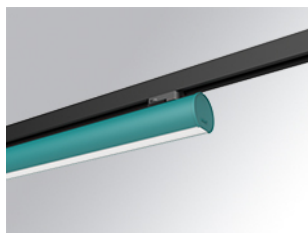

# LAMPTUB 60 SURFACE TRACK

L61TK112LOOC940N3

### Description:

Lamptub 60 model from LAMP to be installed on a surface-mounted rail. Made of recycled aluminium extrusion with circular section of 60mm and length of 1120mm, an opal comfort diffuser made of a translucent polycarbonate diffuser and an optical film to achieve a controlled light distribution and low UGR<19. Model for MID-POWER LED, with colour temperature 4000K with CRI90. Built-in electronic ON/OFF control gear. With IP20, IK07 degree of protection. Insulation class II. Group 0 photobiological safety. Lifetime: 72.000h L80 B10. Compatible with Lamp Nomadic system. Available finishes: White (RAL 9010), Black (RAL 9011), Wellbeing and BeSocial palette.