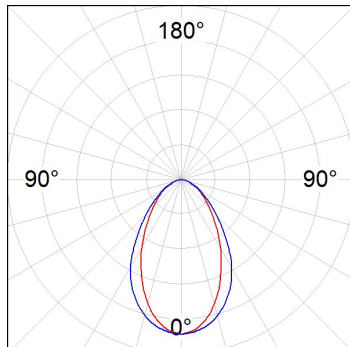

### CUSTOM MADE OPTIONS:

L61TK112LOOC940N3

LTUB60 TRACK 220 1120 1800 NW COMF WE

PHOTOMETRIC DATA :

L61TK112LOOC940N3  
 $\eta = 100\%$   
 $I_{max} = 665 \text{ cd/klm}$   
 UTE: 1,00C  
 CIE: 66 90 99 100 100