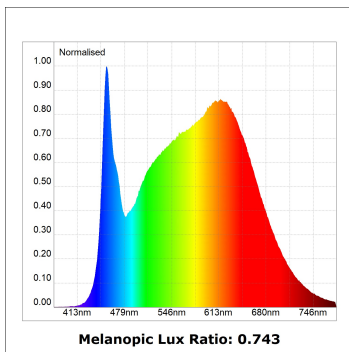

L61TK112LOOC940N3

LTUB60 TRACK 220 1120 1800 NW COMF WE

PHOTOMETRIC DATA :

L61TK112LOOC940N3
 $\eta = 100\%$
 $I_{max} = 665 \text{ cd/klm}$
UTE: 1,00C
CIE: 66 90 99 100 100