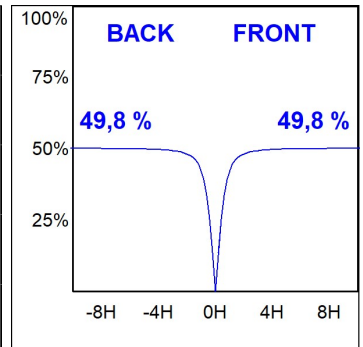

### TECHNICAL SPECIFICATIONS:

<b>Light output:</b>	961 lm	<b>°K :</b>	4000
<b>Plum:</b>	12,5W	<b>CRI :</b>	90
<b>Efficacy:</b>	76,8 lm/w	<b>R9 :</b>	70
<b>UGR:</b>	<19	<b>MacAdam:</b>	3
<b>Type:</b>	MID POWER LED	<b>Power Supply:</b>	220-240V 50/60Hz
<b>LED Lifetime:</b>	50.000 L90 B10 (Ta=25°C)	<b>Gear:</b>	Electronic
<b>Power:</b>	10.6W		

*Light output tolerance +/- 10%*

### CUSTOM MADE OPTIONS:

L61TK112LOOC940N3

LTUB60 TRACK 220 1120 1800 NW COMF WE

PHOTOMETRIC DATA :

L61TK112LOOC940N3  
 $\eta = 100\%$   
 $I_{max} = 665 \text{ cd/klm}$   
 UTE: 1,00C  
 CIE: 66 90 99 100 100