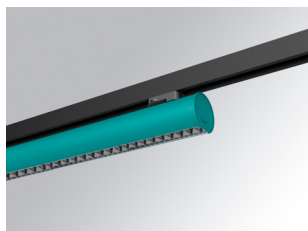

LAMPTUB 60 SURFACE TRACK

L61TK084MOTE940N3

- LTUB60 TK 220 840 2200 9NW TECH WE

Description:

""""""Luminaire to be installed on a surface-mounted rail, model LAMPTUB 60 TECH by LAMP. Made of 80% recycled aluminium extrusion, with circular section of 60mm and length 840 mm, with matt black reflector ULTRA COMFORT and optics for light distribution control and low glare UGR<16. Model for MID-POWER LED, with colour temperature 4000K and CRI90. Built-in electronic wiring. With IP20, IK07 degree of protection. Insulation class II. Photobiological safety group 0. Lifetime:50000 L90 B10 Available finishes: White (RAL 9010), Black (RAL 9011), Wellbeing and BeSocial palette. Compatible with Lamp Nomadic system. "" "

Finish: Palette WELLBEING - 3 TEXTURED

Dimensions: 840 x 67 x 80 mm

Installation: Suspended

TECHNICAL SPECIFICATIONS:

| | | | |
|----------------------|--------------------------|----------------------|------------------|
| Light output: | 1.320 lm | °K : | 4000 |
| Plum: | 13,7W | CRI : | 90 |
| Efficacy: | 96,4 lm/w | R9 : | 85 |
| UGR: | <16 | MacAdam: | 3 |
| Type: | MID POWER LED | Power Supply: | 220-240V 50/60Hz |
| LED Lifetime: | 50.000 L90 B10 (Ta=25°C) | Gear: | Electronic |
| Power: | 11W | | |