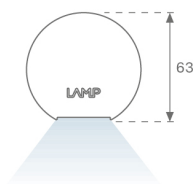

LAMPTUB 60 SURFACE TRACK

L61TK084MOTE940N3

- LTUB60 TK 220 840 2200 9NW TECH WE

Description:

""""""Luminaire to be installed on a surface-mounted rail, model LAMPTUB 60 TECH by LAMP. Made of 80% recycled aluminium extrusion, with circular section of 60mm and length 840 mm, with matt black reflector ULTRA COMFORT and optics for light distribution control and low glare UGR<16. Model for MID-POWER LED, with colour temperature 4000K and CRI90. Built-in electronic wiring. With IP20, IK07 degree of protection. Insulation class II. Photobiological safety group 0. Lifetime:50000 L90 B10 Available finishes: White (RAL 9010), Black (RAL 9011), Wellbeing and BeSocial palette. Compatible with Lamp Nomadic system. "" "

Finish: Palette WELLBEING - 3 TEXTURED

Dimensions: 840 x 67 x 80 mm

Installation: Suspended

TECHNICAL SPECIFICATIONS:

| | | | |
|----------------------|--------------------------|----------------------|------------------|
| Light output: | 1.320 lm | °K : | 4000 |
| Plum: | 13,7W | CRI : | 90 |
| Efficacy: | 96,4 lm/w | R9 : | 85 |
| UGR: | <16 | MacAdam: | 3 |
| Type: | MID POWER LED | Power Supply: | 220-240V 50/60Hz |
| LED Lifetime: | 50.000 L90 B10 (Ta=25°C) | Gear: | Electronic |
| Power: | 11W | | |