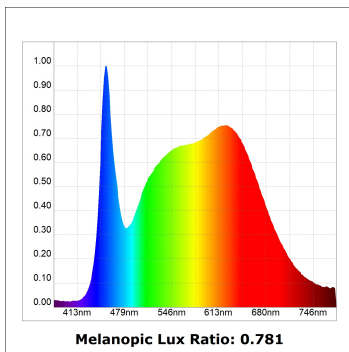

Finish: Palette WELLBEING - 3 TEXTURED

Dimensions: 840 x 67 x 80 mm

Installation: Suspended

TECHNICAL SPECIFICATIONS:

| | | | |
|----------------------|--------------------------|----------------------|------------------|
| Light output: | 1.320 lm | °K : | 4000 |
| Plum: | 13,7W | CRI : | 90 |
| Efficacy: | 96,4 lm/w | R9 : | 85 |
| UGR: | <16 | MacAdam: | 3 |
| Type: | MID POWER LED | Power Supply: | 220-240V 50/60Hz |
| LED Lifetime: | 50.000 L90 B10 (Ta=25°C) | Gear: | Electronic |
| Power: | 11W | | |

Light output tolerance +/- 10%

CUSTOM MADE OPTIONS:

LAMPTUB 60 SURFACE TRACK

L61TK084MOTE940N3

LTUB60 TK 220 840 2200 9NW TECH WE

PHOTOMETRIC DATA :

L61TK084MOTE940N3
 $\eta = 100\%$
 $I_{max} = 1333 \text{ cd/klm}$
 UTE:
 CIE: 98 100 100 100 100