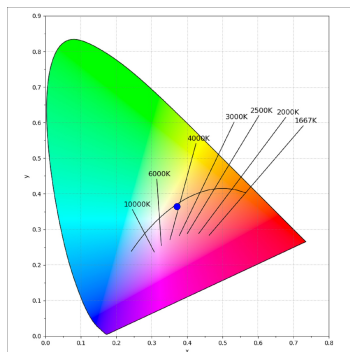

Finish: Palette WELLBEING - 3 TEXTURED

Dimensions: 840 x 67 x 80 mm

Installation: Suspended

TECHNICAL SPECIFICATIONS:

| | | | |
|----------------------|--------------------------|----------------------|------------------|
| Light output: | 1.320 lm | °K : | 4000 |
| Plum: | 13,7W | CRI : | 90 |
| Efficacy: | 96,4 lm/w | R9 : | 85 |
| UGR: | <16 | MacAdam: | 3 |
| Type: | MID POWER LED | Power Supply: | 220-240V 50/60Hz |
| LED Lifetime: | 50.000 L90 B10 (Ta=25°C) | Gear: | Electronic |
| Power: | 11W | | |

Light output tolerance +/- 10%

CUSTOM MADE OPTIONS:

LAMPTUB 60 SURFACE TRACK

L61TK084MOTE940N3

LTUB60 TK 220 840 2200 9NW TECH WE

PHOTOMETRIC DATA :

L61TK084MOTE940N3
 $\eta = 100\%$
 $I_{max} = 1333 \text{ cd/klm}$
 UTE:
 CIE: 98 100 100 100 100