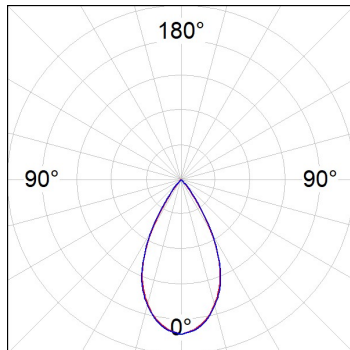

Finish: Palette WELLBEING - 3 TEXTURED

Dimensions: 840 x 67 x 80 mm

Installation: Suspended

TECHNICAL SPECIFICATIONS:

| | | | |
|----------------------|--------------------------|----------------------|------------------|
| Light output: | 1.320 lm | °K : | 4000 |
| Plum: | 13,7W | CRI : | 90 |
| Efficacy: | 96,4 lm/w | R9 : | 85 |
| UGR: | <16 | MacAdam: | 3 |
| Type: | MID POWER LED | Power Supply: | 220-240V 50/60Hz |
| LED Lifetime: | 50.000 L90 B10 (Ta=25°C) | Gear: | Electronic |
| Power: | 11W | | |

Light output tolerance +/- 10%

CUSTOM MADE OPTIONS:

LAMPTUB 60 SURFACE TRACK

L61TK084MOTE940N3

LTUB60 TK 220 840 2200 9NW TECH WE

PHOTOMETRIC DATA :

L61TK084MOTE940N3
 $\eta = 100\%$
 $I_{max} = 1333 \text{ cd/klm}$
 UTE:
 CIE: 98 100 100 100 100