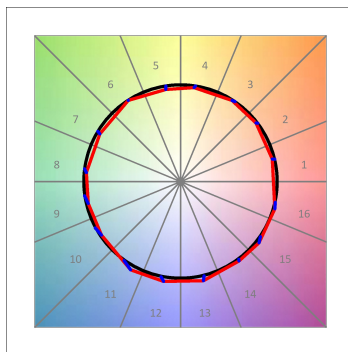

Finish: Palette WELLBEING - 3 TEXTURED

Dimensions: 840 x 67 x 80 mm

Installation: Suspended

TECHNICAL SPECIFICATIONS:

| | | | |
|----------------------|--------------------------|----------------------|------------------|
| Light output: | 1.320 lm | °K : | 4000 |
| Plum: | 13,7W | CRI : | 90 |
| Efficacy: | 96,4 lm/w | R9 : | 85 |
| UGR: | <16 | MacAdam: | 3 |
| Type: | MID POWER LED | Power Supply: | 220-240V 50/60Hz |
| LED Lifetime: | 50.000 L90 B10 (Ta=25°C) | Gear: | Electronic |
| Power: | 11W | | |

Light output tolerance +/- 10%

CUSTOM MADE OPTIONS:

LAMPTUB 60 SURFACE TRACK

L61TK084MOTE940N3

LTUB60 TK 220 840 2200 9NW TECH WE

PHOTOMETRIC DATA :

L61TK084MOTE940N3
 $\eta = 100\%$
 $I_{max} = 1333 \text{ cd/klm}$
 UTE:
 CIE: 98 100 100 100 100