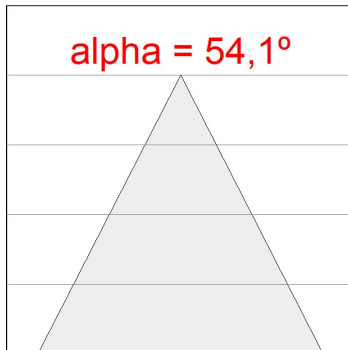

LAMPTUB 60 SURFACE TRACK

L61TK084MOTE940N3

LTUB60 TK 220 840 2200 9NW TECH WE

PHOTOMETRIC DATA :

L61TK084MOTE940N3
 $\eta = 100\%$
 $I_{max} = 1333 \text{ cd/klm}$
UTE:
CIE: 98 100 100 100 100