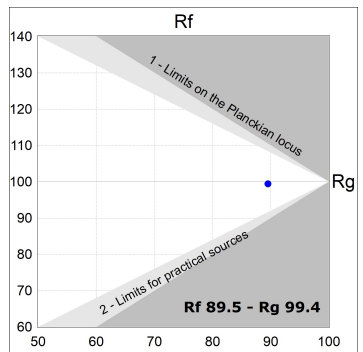

Finish: Palette WELLBEING - 3 TEXTURED

Dimensions: 840 x 67 x 80 mm

Installation: Suspended

TECHNICAL SPECIFICATIONS:

| | | | |
|----------------------|--------------------------|----------------------|------------------|
| Light output: | 1.320 lm | °K : | 4000 |
| Plum: | 13,7W | CRI : | 90 |
| Efficacy: | 96,4 lm/w | R9 : | 85 |
| UGR: | <16 | MacAdam: | 3 |
| Type: | MID POWER LED | Power Supply: | 220-240V 50/60Hz |
| LED Lifetime: | 50.000 L90 B10 (Ta=25°C) | Gear: | Electronic |
| Power: | 11W | | |

Light output tolerance +/- 10%

CUSTOM MADE OPTIONS:

LAMPTUB 60 SURFACE TRACK

L61TK084MOTE940N3

LTUB60 TK 220 840 2200 9NW TECH WE

PHOTOMETRIC DATA :

L61TK084MOTE940N3
 $\eta = 100\%$
 $I_{max} = 1333 \text{ cd/klm}$
 UTE:
 CIE: 98 100 100 100 100