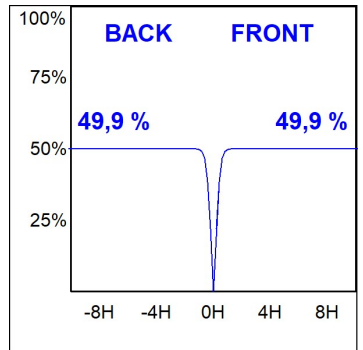

Finish: Palette WELLBEING - 3 TEXTURED

Dimensions: 840 x 67 x 80 mm

Installation: Suspended

TECHNICAL SPECIFICATIONS:

| | | | |
|----------------------|--------------------------|----------------------|------------------|
| Light output: | 1.320 lm | °K : | 4000 |
| Plum: | 13,7W | CRI : | 90 |
| Efficacy: | 96,4 lm/w | R9 : | 85 |
| UGR: | <16 | MacAdam: | 3 |
| Type: | MID POWER LED | Power Supply: | 220-240V 50/60Hz |
| LED Lifetime: | 50.000 L90 B10 (Ta=25°C) | Gear: | Electronic |
| Power: | 11W | | |

Light output tolerance +/- 10%

CUSTOM MADE OPTIONS:

LAMPTUB 60 SURFACE TRACK

L61TK084MOTE940N3

LTUB60 TK 220 840 2200 9NW TECH WE

PHOTOMETRIC DATA :

L61TK084MOTE940N3
 $\eta = 100\%$
 $I_{max} = 1333 \text{ cd/klm}$
 UTE:
 CIE: 98 100 100 100 100