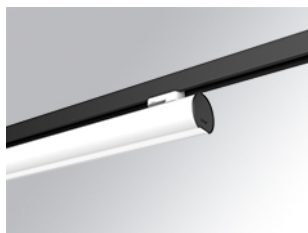

# LAMPTUB 60 SURFACE TRACK

L61TK084MOOC930DW

- LTUB60 TRACK 220 840 2500 WW COMF DA WH

**Description:**

Lamptub 60 model from LAMP to be installed on a surface-mounted rail. Made of recycled aluminium extrusion with circular section of 60mm and length of 840mm, an opal comfort diffuser made of a translucent polycarbonate diffuser and an optical film to achieve a controlled light distribution and low UGR<19. Model for MID-POWER LED, with colour temperature 3000K with CRI90. Built-in electronic DALI control gear. With IP20, IK07 degree of protection. Insulation class II. Group 0 photobiological safety. Lifetime: 72.000h L80 B10. Compatible with Lamp Nomadic system. Available finishes: White (RAL 9010), Black (RAL 9011), Wellbeing and BeSocial palette.

**Finish:** Matte white RAL 9010

**Dimensions:** 847 x 67 x 112 mm

**Weight:** 2.030 g

**Installation:** 3-Circuit track

**TECHNICAL SPECIFICATIONS:**

<b>Light output:</b>	1.430 lm	<b>°K :</b>	3000
<b>Plum:</b>	17,4W	<b>CRI :</b>	90
<b>Efficacy:</b>	82,2 lm/w	<b>R9 :</b>	64
<b>UGR:</b>	<19	<b>MacAdam:</b>	3
<b>Type:</b>	MID POWER LED	<b>Power Supply:</b>	220-240V 50/60Hz
<b>LED Lifetime:</b>	50.000 L90 B10 (Ta=25°C)	<b>Gear:</b>	Adjustable DALI
<b>Power:</b>	15.1W		