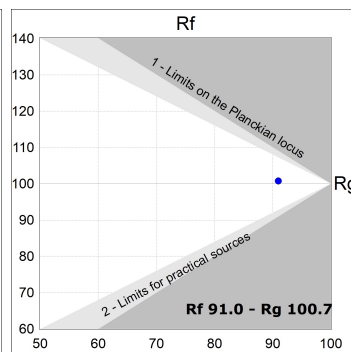

PHOTOMETRIC DATA :