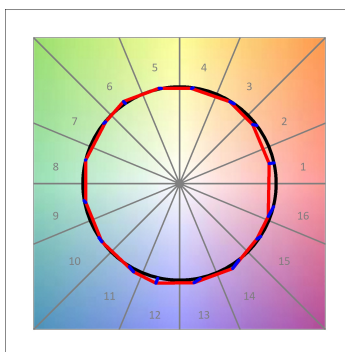

PHOTOMETRIC DATA :