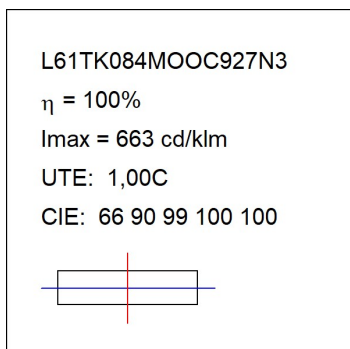

# LAMPTUB 60 SURFACE TRACK

L61TK084MOOC927N3

- LTUB60 TRACK 220 840 2400 VWW COMF WE

**Description:**

Lamptub 60 model from LAMP to be installed on a surface-mounted rail. Made of recycled aluminium extrusion with circular section of 60mm and length of 840mm, an opal comfort diffuser made of a translucent polycarbonate diffuser and an optical film to achieve a controlled light distribution and low UGR<19. Model for MID-POWER LED, with colour temperature 2700K with CRI90. Built-in electronic ON/OFF control gear. With IP20, IK07 degree of protection. Insulation class II. Group 0 photobiological safety. Lifetime: 72.000h L80 B10. Compatible with Lamp Nomadic system. Available finishes: White (RAL 9010), Black (RAL 9011), Wellbeing and BeSocial palette.

**Finish:** Palette WELLBEING - 3 TEXTURED

**Dimensions:** 847 x 67 x 112 mm

**Weight:** 2.030 g

**Installation:** 3-Circuit track

**TECHNICAL SPECIFICATIONS:**

<b>Light output:</b>	1.359 lm	<b>°K :</b>	2700
<b>Plum:</b>	17,4W	<b>CRI :</b>	90
<b>Efficacy:</b>	78,1 lm/w	<b>R9 :</b>	57
<b>UGR:</b>	<19	<b>MacAdam:</b>	3
<b>Type:</b>	MID POWER LED	<b>Power Supply:</b>	220-240V 50/60Hz
<b>LED Lifetime:</b>	50.000 L90 B10 (Ta=25°C)	<b>Gear:</b>	Electronic
<b>Power:</b>	15.1W		

*Light output tolerance +/- 10%*

**CUSTOM MADE OPTIONS:**

PHOTOMETRIC DATA :

ACCESORIES :

Assembly

**Product code:**  
L6SUECB

**Description:**  
LTUB60 ACC. SUR END COVER BK.

**Product code:**  
L6SUECW