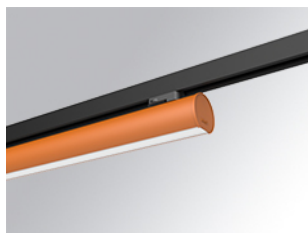

# LAMPTUB 60 SURFACE TRACK

L61TK084MOOC927D4

- LTUB60 TK 220 840 2400 VWW COMF DA BS

**Description:**

Lamptub 60 model from LAMP to be installed on a surface-mounted rail. Made of recycled aluminium extrusion with circular section of 60mm and length of 840mm, an opal comfort diffuser made of a translucent polycarbonate diffuser and an optical film to achieve a controlled light distribution and low UGR<19. Model for MID-POWER LED, with colour temperature 2700K with CRI90. Built-in electronic DALI control gear. With IP20, IK07 degree of protection. Insulation class II. Group 0 photobiological safety. Lifetime: 72.000h L80 B10. Compatible with Lamp Nomadic system. Available finishes: White (RAL 9010), Black (RAL 9011), Wellbeing and BeSocial palette.

**Finish:** Palette BE SOCIAL - 4 TEXTURED

**Dimensions:** 847 x 67 x 112 mm

**Weight:** 2.030 g

**Installation:** 3-Circuit track

**TECHNICAL SPECIFICATIONS:**

<b>Light output:</b>	1.359 lm	<b>°K :</b>	2700
<b>Plum:</b>	17,4W	<b>CRI :</b>	90
<b>Efficacy:</b>	78,1 lm/w	<b>R9 :</b>	57
<b>UGR:</b>	<19	<b>MacAdam:</b>	3
<b>Type:</b>	MID POWER LED	<b>Power Supply:</b>	220-240V 50/60Hz
<b>LED Lifetime:</b>	50.000 L90 B10 (Ta=25°C)	<b>Gear:</b>	Adjustable DALI
<b>Power:</b>	15.1W		