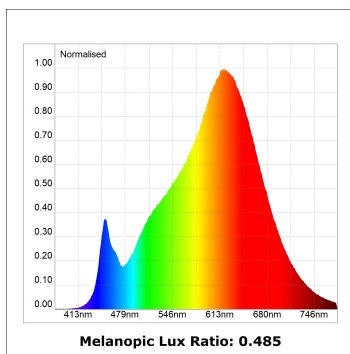

LAMPTUB 60 SURFACE TRACK

L61TK084MOOC927D4

LTUB60 TK 220 840 2400 VWW COMF DA BS

PHOTOMETRIC DATA :

L61TK084MOOC927N4
 $\eta = 100\%$
 $I_{max} = 663 \text{ cd/klm}$
UTE: 1,00C
CIE: 66 90 99 100 100