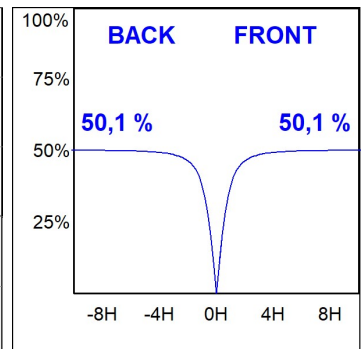

PHOTOMETRIC DATA :