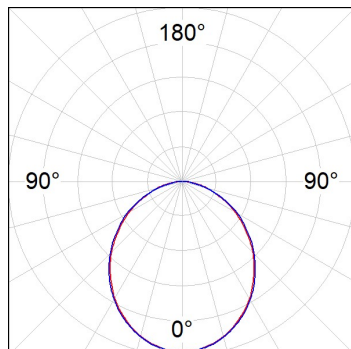

PHOTOMETRIC DATA :