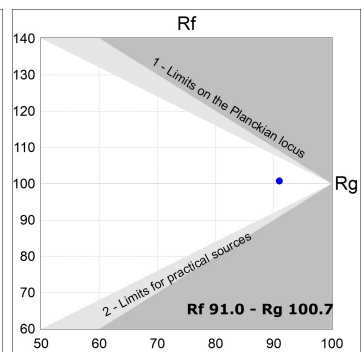

PHOTOMETRIC DATA :