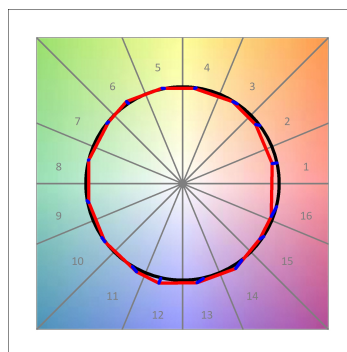

PHOTOMETRIC DATA :