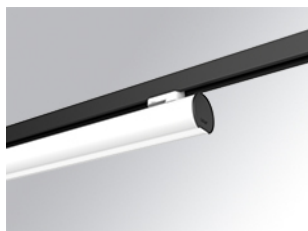

# LAMPTUB 60 SURFACE TRACK

L61TK084LOOP927DW

- LTUB60 TRACK 220 840 1300 VWW OP DA WH

**Description:**

Lamptub 60 model from LAMP to be installed on a surface-mounted rail. Made of recycled aluminium extrusion with circular section of 60mm and length of 840mm, with opal polycarbonate diffuser. Model for MID-POWER LED, with colour temperature 2700K with CRI90. Built-in electronic DALI control gear. With IP20, IK07 degree of protection. Insulation class II. Group 0 photobiological safety. Lifetime: 72.000h L80 B10. Compatible with Lamp Nomadic system. Available finishes: White (RAL 9010), Black (RAL 9011), Wellbeing and BeSocial palette.

**Finish:** Matte white RAL 9010

**Dimensions:** 847 x 67 x 112 mm

**Weight:** 2.030 g

**Installation:** 3-Circuit track

**TECHNICAL SPECIFICATIONS:**

<b>Light output:</b>	717 lm	<b>°K :</b>	2700
<b>Plum:</b>	10W	<b>CRI :</b>	90
<b>Efficacy:</b>	71,7 lm/w	<b>R9 :</b>	57
<b>Type:</b>	MID POWER LED	<b>MacAdam:</b>	3
<b>LED Lifetime:</b>	50.000 L90 B10 (Ta=25°C)	<b>Power Supply:</b>	220-240V 50/60Hz
<b>Power:</b>	8.5W	<b>Gear:</b>	Adjustable DALI