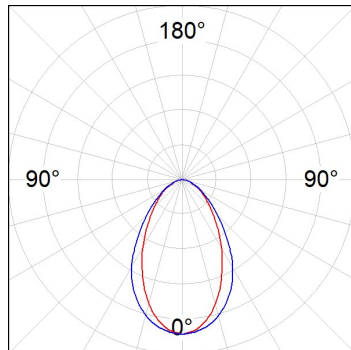

### CUSTOM MADE OPTIONS:

L61TK084LOOC940N4

LTUB60 TRACK 220 840 1300 NW COMF BS

PHOTOMETRIC DATA :

L61TK084LOOC940N4  
 $\eta = 100\%$   
 $I_{max} = 665 \text{ cd/klm}$   
 UTE: 1,00C  
 CIE: 66 90 99 100 100