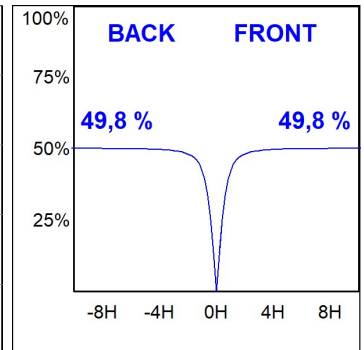

### TECHNICAL SPECIFICATIONS:

<b>Light output:</b>	720 lm	<b>°K :</b>	4000
<b>Plum:</b>	10W	<b>CRI :</b>	90
<b>Efficacy:</b>	72 lm/w	<b>R9 :</b>	70
<b>UGR:</b>	<19	<b>MacAdam:</b>	3
<b>Type:</b>	MID POWER LED	<b>Power Supply:</b>	220-240V 50/60Hz
<b>LED Lifetime:</b>	50.000 L90 B10 (Ta=25°C)	<b>Gear:</b>	Electronic
<b>Power:</b>	8.5W		

*Light output tolerance +/- 10%*

### CUSTOM MADE OPTIONS:

L61TK084LOOC940N4

LTUB60 TRACK 220 840 1300 NW COMF BS

PHOTOMETRIC DATA :

L61TK084LOOC940N4  
 $\eta = 100\%$   
 $I_{max} = 665 \text{ cd/klm}$   
 UTE: 1,00C  
 CIE: 66 90 99 100 100