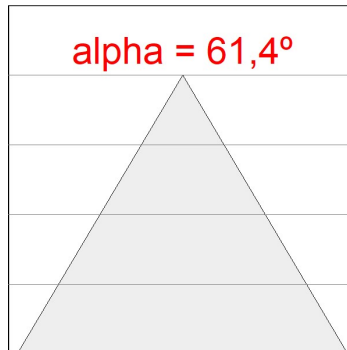

### CUSTOM MADE OPTIONS:

L61TK084LOOC940N4

LTUB60 TRACK 220 840 1300 NW COMF BS

PHOTOMETRIC DATA :

L61TK084LOOC940N4  
 $\eta = 100\%$   
 $I_{max} = 665 \text{ cd/klm}$   
 UTE: 1,00C  
 CIE: 66 90 99 100 100