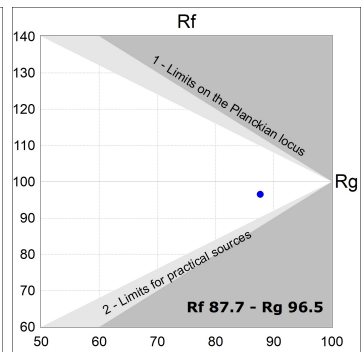

### TECHNICAL SPECIFICATIONS:

<b>Light output:</b>	720 lm	<b>°K :</b>	4000
<b>Plum:</b>	10W	<b>CRI :</b>	90
<b>Efficacy:</b>	72 lm/w	<b>R9 :</b>	70
<b>UGR:</b>	<19	<b>MacAdam:</b>	3
<b>Type:</b>	MID POWER LED	<b>Power Supply:</b>	220-240V 50/60Hz
<b>LED Lifetime:</b>	50.000 L90 B10 (Ta=25°C)	<b>Gear:</b>	Electronic
<b>Power:</b>	8.5W		

*Light output tolerance +/- 10%*

### CUSTOM MADE OPTIONS:

L61TK084LOOC940N4

LTUB60 TRACK 220 840 1300 NW COMF BS

PHOTOMETRIC DATA :

L61TK084LOOC940N4  
 $\eta = 100\%$   
 $I_{max} = 665 \text{ cd/klm}$   
 UTE: 1,00C  
 CIE: 66 90 99 100 100