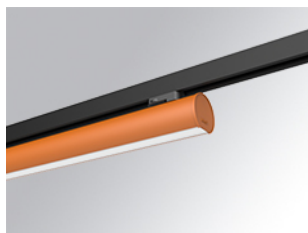

# LAMPTUB 60 SURFACE TRACK

L61TK084LOOC940N4

### Description:

Lamptub 60 model from LAMP to be installed on a surface-mounted rail. Made of recycled aluminium extrusion with circular section of 60mm and length of 840mm, an opal comfort diffuser made of a translucent polycarbonate diffuser and an optical film to achieve a controlled light distribution and low UGR<19. Model for MID-POWER LED, with colour temperature 4000K with CRI90. Built-in electronic ON/OFF control gear. With IP20, IK07 degree of protection. Insulation class II. Group 0 photobiological safety. Lifetime: 72.000h L80 B10. Compatible with Lamp Nomadic system. Available finishes: White (RAL 9010), Black (RAL 9011), Wellbeing and BeSocial palette.

**Finish:** Palette BE SOCIAL - 4 TEXTURED

**Dimensions:** 847 x 67 x 112 mm

**Weight:** 2.030 g

**Installation:** 3-Circuit track