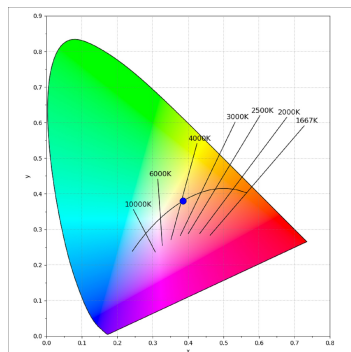

### CUSTOM MADE OPTIONS:

L61TK084LOOC940N4

LTUB60 TRACK 220 840 1300 NW COMF BS

PHOTOMETRIC DATA :

L61TK084LOOC940N4  
 $\eta = 100\%$   
 $I_{max} = 665 \text{ cd/klm}$   
 UTE: 1,00C  
 CIE: 66 90 99 100 100