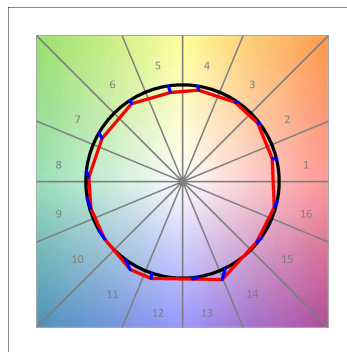

### CUSTOM MADE OPTIONS:

L61TK084LOOC940N4

LTUB60 TRACK 220 840 1300 NW COMF BS

PHOTOMETRIC DATA :

L61TK084LOOC940N4  
 $\eta = 100\%$   
 $I_{max} = 665 \text{ cd/klm}$   
 UTE: 1,00C  
 CIE: 66 90 99 100 100