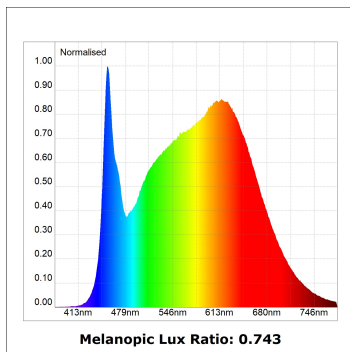

**Finish:** Palette BE SOCIAL - 4 TEXTURED

**Dimensions:** 847 x 67 x 112 mm

**Weight:** 2.030 g

**Installation:** 3-Circuit track

**TECHNICAL SPECIFICATIONS:**

<b>Light output:</b>	720 lm	<b>°K :</b>	4000
<b>Plum:</b>	10W	<b>CRI :</b>	90
<b>Efficacy:</b>	72 lm/w	<b>R9 :</b>	70
<b>UGR:</b>	<19	<b>MacAdam:</b>	3
<b>Type:</b>	MID POWER LED	<b>Power Supply:</b>	220-240V 50/60Hz
<b>LED Lifetime:</b>	50.000 L90 B10 (Ta=25°C)	<b>Gear:</b>	Adjustable DALI
<b>Power:</b>	8.5W		

*Light output tolerance +/- 10%*

**CUSTOM MADE OPTIONS:**

L61TK084LOOC940D4

LTUB60 TRACK 220 840 1300 NW COMF DA BS

PHOTOMETRIC DATA :

L61TK084LOOC940N4  
 $\eta = 100\%$   
 $I_{max} = 665 \text{ cd/klm}$   
 UTE: 1,00C  
 CIE: 66 90 99 100 100