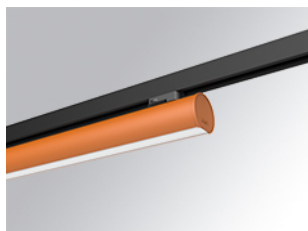

# LAMPTUB 60 SURFACE TRACK

L61TK084LOOC940D4

- LTUB60 TRACK 220 840 1300 NW COMF DA BS

**Description:**

Lamptub 60 model from LAMP to be installed on a surface-mounted rail. Made of recycled aluminium extrusion with circular section of 60mm and length of 840mm, an opal comfort diffuser made of a translucent polycarbonate diffuser and an optical film to achieve a controlled light distribution and low UGR<19. Model for MID-POWER LED, with colour temperature 4000K with CRI90. Built-in electronic DALI control gear. With IP20, IK07 degree of protection. Insulation class II. Group 0 photobiological safety. Lifetime: 72.000h L80 B10. Compatible with Lamp Nomadic system. Available finishes: White (RAL 9010), Black (RAL 9011), Wellbeing and BeSocial palette.

**Finish:** Palette BE SOCIAL - 4 TEXTURED

**Dimensions:** 847 x 67 x 112 mm

**Weight:** 2.030 g

**Installation:** 3-Circuit track

**TECHNICAL SPECIFICATIONS:**

<b>Light output:</b>	720 lm	<b>°K :</b>	4000
<b>Plum:</b>	10W	<b>CRI :</b>	90
<b>Efficacy:</b>	72 lm/w	<b>R9 :</b>	70
<b>UGR:</b>	<19	<b>MacAdam:</b>	3
<b>Type:</b>	MID POWER LED	<b>Power Supply:</b>	220-240V 50/60Hz
<b>LED Lifetime:</b>	50.000 L90 B10 (Ta=25°C)	<b>Gear:</b>	Adjustable DALI
<b>Power:</b>	8.5W		