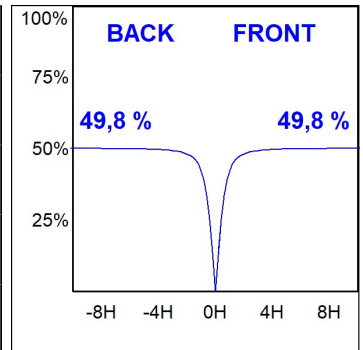

**Finish:** Palette BE SOCIAL - 4 TEXTURED

**Dimensions:** 847 x 67 x 112 mm

**Weight:** 2.030 g

**Installation:** 3-Circuit track

**TECHNICAL SPECIFICATIONS:**

<b>Light output:</b>	720 lm	<b>°K :</b>	4000
<b>Plum:</b>	10W	<b>CRI :</b>	90
<b>Efficacy:</b>	72 lm/w	<b>R9 :</b>	70
<b>UGR:</b>	<19	<b>MacAdam:</b>	3
<b>Type:</b>	MID POWER LED	<b>Power Supply:</b>	220-240V 50/60Hz
<b>LED Lifetime:</b>	50.000 L90 B10 (Ta=25°C)	<b>Gear:</b>	Adjustable DALI
<b>Power:</b>	8.5W		

*Light output tolerance +/- 10%*

**CUSTOM MADE OPTIONS:**

L61TK084LOOC940D4

LTUB60 TRACK 220 840 1300 NW COMF DA BS

PHOTOMETRIC DATA :

L61TK084LOOC940N4  
 $\eta = 100\%$   
 $I_{max} = 665 \text{ cd/klm}$   
 UTE: 1,00C  
 CIE: 66 90 99 100 100