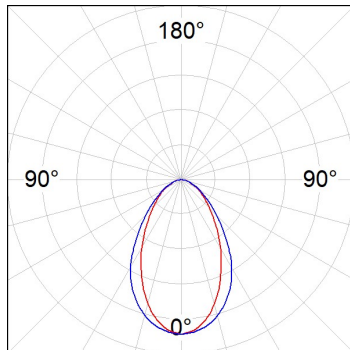

**Finish:** Palette BE SOCIAL - 4 TEXTURED

**Dimensions:** 847 x 67 x 112 mm

**Weight:** 2.030 g

**Installation:** 3-Circuit track

**TECHNICAL SPECIFICATIONS:**

<b>Light output:</b>	720 lm	<b>°K :</b>	4000
<b>Plum:</b>	10W	<b>CRI :</b>	90
<b>Efficacy:</b>	72 lm/w	<b>R9 :</b>	70
<b>UGR:</b>	<19	<b>MacAdam:</b>	3
<b>Type:</b>	MID POWER LED	<b>Power Supply:</b>	220-240V 50/60Hz
<b>LED Lifetime:</b>	50.000 L90 B10 (Ta=25°C)	<b>Gear:</b>	Adjustable DALI
<b>Power:</b>	8.5W		

*Light output tolerance +/- 10%*

**CUSTOM MADE OPTIONS:**

L61TK084LOOC940D4

LTUB60 TRACK 220 840 1300 NW COMF DA BS

PHOTOMETRIC DATA :

L61TK084LOOC940N4  
 $\eta = 100\%$   
 $I_{max} = 665 \text{ cd/klm}$   
 UTE: 1,00C  
 CIE: 66 90 99 100 100