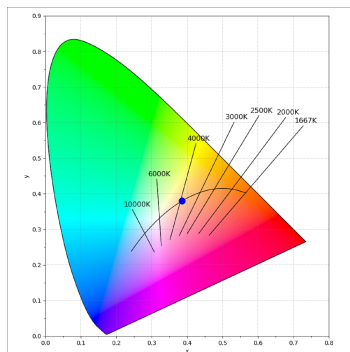

**Finish:** Palette BE SOCIAL - 4 TEXTURED

**Dimensions:** 847 x 67 x 112 mm

**Weight:** 2.030 g

**Installation:** 3-Circuit track

**TECHNICAL SPECIFICATIONS:**

<b>Light output:</b>	720 lm	<b>°K :</b>	4000
<b>Plum:</b>	10W	<b>CRI :</b>	90
<b>Efficacy:</b>	72 lm/w	<b>R9 :</b>	70
<b>UGR:</b>	<19	<b>MacAdam:</b>	3
<b>Type:</b>	MID POWER LED	<b>Power Supply:</b>	220-240V 50/60Hz
<b>LED Lifetime:</b>	50.000 L90 B10 (Ta=25°C)	<b>Gear:</b>	Adjustable DALI
<b>Power:</b>	8.5W		

*Light output tolerance +/- 10%*

**CUSTOM MADE OPTIONS:**

L61TK084LOOC940D4

LTUB60 TRACK 220 840 1300 NW COMF DA BS

PHOTOMETRIC DATA :

L61TK084LOOC940N4  
 $\eta = 100\%$   
 $I_{max} = 665 \text{ cd/klm}$   
 UTE: 1,00C  
 CIE: 66 90 99 100 100