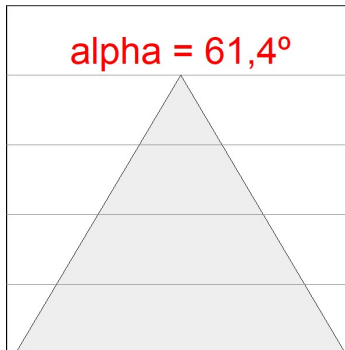

**Finish:** Palette BE SOCIAL - 4 TEXTURED

**Dimensions:** 847 x 67 x 112 mm

**Weight:** 2.030 g

**Installation:** 3-Circuit track

**TECHNICAL SPECIFICATIONS:**

<b>Light output:</b>	720 lm	<b>°K :</b>	4000
<b>Plum:</b>	10W	<b>CRI :</b>	90
<b>Efficacy:</b>	72 lm/w	<b>R9 :</b>	70
<b>UGR:</b>	<19	<b>MacAdam:</b>	3
<b>Type:</b>	MID POWER LED	<b>Power Supply:</b>	220-240V 50/60Hz
<b>LED Lifetime:</b>	50.000 L90 B10 (Ta=25°C)	<b>Gear:</b>	Adjustable DALI
<b>Power:</b>	8.5W		

*Light output tolerance +/- 10%*

**CUSTOM MADE OPTIONS:**

L61TK084LOOC940D4

LTUB60 TRACK 220 840 1300 NW COMF DA BS

PHOTOMETRIC DATA :

L61TK084LOOC940N4  
 $\eta = 100\%$   
 $I_{max} = 665 \text{ cd/klm}$   
 UTE: 1,00C  
 CIE: 66 90 99 100 100