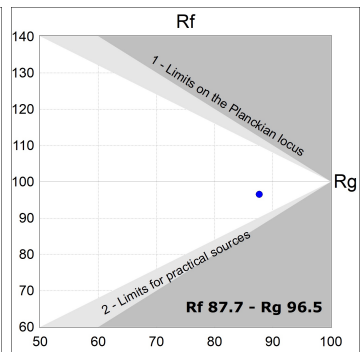

**Finish:** Palette BE SOCIAL - 4 TEXTURED

**Dimensions:** 847 x 67 x 112 mm

**Weight:** 2.030 g

**Installation:** 3-Circuit track

**TECHNICAL SPECIFICATIONS:**

<b>Light output:</b>	720 lm	<b>°K :</b>	4000
<b>Plum:</b>	10W	<b>CRI :</b>	90
<b>Efficacy:</b>	72 lm/w	<b>R9 :</b>	70
<b>UGR:</b>	<19	<b>MacAdam:</b>	3
<b>Type:</b>	MID POWER LED	<b>Power Supply:</b>	220-240V 50/60Hz
<b>LED Lifetime:</b>	50.000 L90 B10 (Ta=25°C)	<b>Gear:</b>	Adjustable DALI
<b>Power:</b>	8.5W		

*Light output tolerance +/- 10%*

**CUSTOM MADE OPTIONS:**

L61TK084LOOC940D4

LTUB60 TRACK 220 840 1300 NW COMF DA BS

PHOTOMETRIC DATA :

L61TK084LOOC940N4  
 $\eta = 100\%$   
 $I_{max} = 665 \text{ cd/klm}$   
 UTE: 1,00C  
 CIE: 66 90 99 100 100