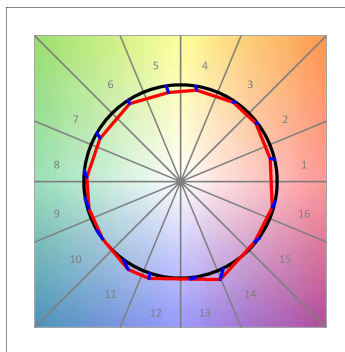

**Finish:** Palette BE SOCIAL - 4 TEXTURED

**Dimensions:** 847 x 67 x 112 mm

**Weight:** 2.030 g

**Installation:** 3-Circuit track

**TECHNICAL SPECIFICATIONS:**

<b>Light output:</b>	720 lm	<b>°K :</b>	4000
<b>Plum:</b>	10W	<b>CRI :</b>	90
<b>Efficacy:</b>	72 lm/w	<b>R9 :</b>	70
<b>UGR:</b>	<19	<b>MacAdam:</b>	3
<b>Type:</b>	MID POWER LED	<b>Power Supply:</b>	220-240V 50/60Hz
<b>LED Lifetime:</b>	50.000 L90 B10 (Ta=25°C)	<b>Gear:</b>	Adjustable DALI
<b>Power:</b>	8.5W		

*Light output tolerance +/- 10%*

**CUSTOM MADE OPTIONS:**

L61TK084LOOC940D4

LTUB60 TRACK 220 840 1300 NW COMF DA BS

PHOTOMETRIC DATA :

L61TK084LOOC940N4  
 $\eta = 100\%$   
 $I_{max} = 665 \text{ cd/klm}$   
 UTE: 1,00C  
 CIE: 66 90 99 100 100