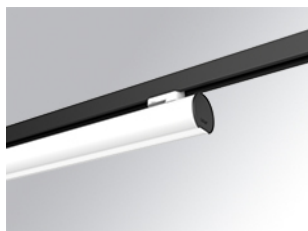

# LAMPTUB 60 SURFACE TRACK

L61TK084LOOC930NW

- LTUB60 TRACK 220 840 1300 WW COMF WH

**Description:**

Lamptub 60 model from LAMP to be installed on a surface-mounted rail. Made of recycled aluminium extrusion with circular section of 60mm and length of 840mm, an opal comfort diffuser made of a translucent polycarbonate diffuser and an optical film to achieve a controlled light distribution and low UGR<19. Model for MID-POWER LED, with colour temperature 3000K with CRI90. Built-in electronic ON/OFF control gear. With IP20, IK07 degree of protection. Insulation class II. Group 0 photobiological safety. Lifetime: 72.000h L80 B10. Compatible with Lamp Nomadic system. Available finishes: White (RAL 9010), Black (RAL 9011), Wellbeing and BeSocial palette.

**Finish:** Matte white RAL 9010

**Dimensions:** 847 x 67 x 112 mm

**Weight:** 2.030 g

**Installation:** 3-Circuit track

**TECHNICAL SPECIFICATIONS:**

<b>Light output:</b>	698 lm	<b>°K :</b>	3000
<b>Plum:</b>	10W	<b>CRI :</b>	90
<b>Efficacy:</b>	69,8 lm/w	<b>R9 :</b>	64
<b>UGR:</b>	<19	<b>MacAdam:</b>	3
<b>Type:</b>	MID POWER LED	<b>Power Supply:</b>	220-240V 50/60Hz
<b>LED Lifetime:</b>	50.000 L90 B10 (Ta=25°C)	<b>Gear:</b>	Electronic
<b>Power:</b>	8.5W		