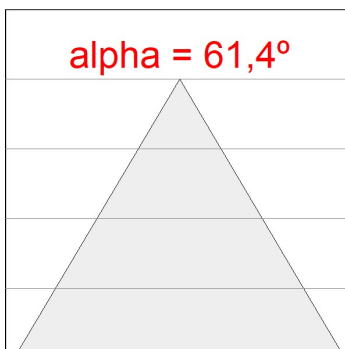

**Finish:** Palette BE SOCIAL - 4 TEXTURED

**Dimensions:** 847 x 67 x 112 mm

**Weight:** 2.030 g

**Installation:** 3-Circuit track

**TECHNICAL SPECIFICATIONS:**

<b>Light output:</b>	698 lm	<b>°K :</b>	3000
<b>Plum:</b>	10W	<b>CRI :</b>	90
<b>Efficacy:</b>	69,8 lm/w	<b>R9 :</b>	64
<b>UGR:</b>	<19	<b>MacAdam:</b>	3
<b>Type:</b>	MID POWER LED	<b>Power Supply:</b>	220-240V 50/60Hz
<b>LED Lifetime:</b>	50.000 L90 B10 (Ta=25°C)	<b>Gear:</b>	Electronic
<b>Power:</b>	8.5W		

*Light output tolerance +/- 10%*

**CUSTOM MADE OPTIONS:**

L61TK084LOOC930N4

LTUB60 TRACK 220 840 1300 WW COMF BS

PHOTOMETRIC DATA :

L61TK084LOOC930N4  
 $\eta = 100\%$   
 $I_{max} = 665 \text{ cd/klm}$   
 UTE: 1,00C  
 CIE: 66 90 99 100 100