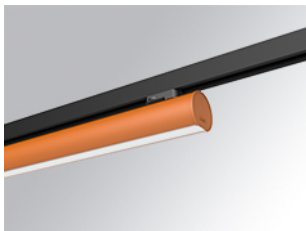

# LAMPTUB 60 SURFACE TRACK

L61TK084LOOC930N4

- LTUB60 TRACK 220 840 1300 WW COMF BS

**Description:**

Lamptub 60 model from LAMP to be installed on a surface-mounted rail. Made of recycled aluminium extrusion with circular section of 60mm and length of 840mm, an opal comfort diffuser made of a translucent polycarbonate diffuser and an optical film to achieve a controlled light distribution and low UGR<19. Model for MID-POWER LED, with colour temperature 3000K with CRI90. Built-in electronic ON/OFF control gear. With IP20, IK07 degree of protection. Insulation class II. Group 0 photobiological safety. Lifetime: 72.000h L80 B10. Compatible with Lamp Nomadic system. Available finishes: White (RAL 9010), Black (RAL 9011), Wellbeing and BeSocial palette.

**Finish:** Palette BE SOCIAL - 4 TEXTURED

**Dimensions:** 847 x 67 x 112 mm

**Weight:** 2.030 g

**Installation:** 3-Circuit track

**TECHNICAL SPECIFICATIONS:**

<b>Light output:</b>	698 lm	<b>°K :</b>	3000
<b>Plum:</b>	10W	<b>CRI :</b>	90
<b>Efficacy:</b>	69,8 lm/w	<b>R9 :</b>	64
<b>UGR:</b>	<19	<b>MacAdam:</b>	3
<b>Type:</b>	MID POWER LED	<b>Power Supply:</b>	220-240V 50/60Hz
<b>LED Lifetime:</b>	50.000 L90 B10 (Ta=25°C)	<b>Gear:</b>	Electronic
<b>Power:</b>	8.5W		