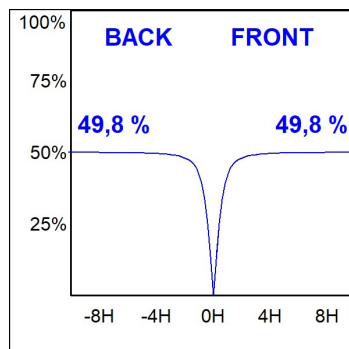

**Finish:** Palette BE SOCIAL - 4 TEXTURED

**Dimensions:** 847 x 67 x 112 mm

**Weight:** 2.030 g

**Installation:** 3-Circuit track

**TECHNICAL SPECIFICATIONS:**

<b>Light output:</b>	698 lm	<b>°K :</b>	3000
<b>Plum:</b>	10W	<b>CRI :</b>	90
<b>Efficacy:</b>	69,8 lm/w	<b>R9 :</b>	64
<b>UGR:</b>	<19	<b>MacAdam:</b>	3
<b>Type:</b>	MID POWER LED	<b>Power Supply:</b>	220-240V 50/60Hz
<b>LED Lifetime:</b>	50.000 L90 B10 (Ta=25°C)	<b>Gear:</b>	Electronic
<b>Power:</b>	8.5W		

*Light output tolerance +/- 10%*

**CUSTOM MADE OPTIONS:**

L61TK084LOOC930N4

LTUB60 TRACK 220 840 1300 WW COMF BS

PHOTOMETRIC DATA :

L61TK084LOOC930N4  
 $\eta = 100\%$   
 $I_{max} = 665 \text{ cd/klm}$   
 UTE: 1,00C  
 CIE: 66 90 99 100 100