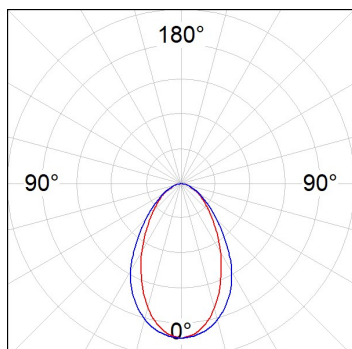

**Finish:** Palette BE SOCIAL - 4 TEXTURED

**Dimensions:** 847 x 67 x 112 mm

**Weight:** 2.030 g

**Installation:** 3-Circuit track

**TECHNICAL SPECIFICATIONS:**

<b>Light output:</b>	698 lm	<b>°K :</b>	3000
<b>Plum:</b>	10W	<b>CRI :</b>	90
<b>Efficacy:</b>	69,8 lm/w	<b>R9 :</b>	64
<b>UGR:</b>	<19	<b>MacAdam:</b>	3
<b>Type:</b>	MID POWER LED	<b>Power Supply:</b>	220-240V 50/60Hz
<b>LED Lifetime:</b>	50.000 L90 B10 (Ta=25°C)	<b>Gear:</b>	Electronic
<b>Power:</b>	8.5W		

*Light output tolerance +/- 10%*

**CUSTOM MADE OPTIONS:**

L61TK084LOOC930N4

LTUB60 TRACK 220 840 1300 WW COMF BS

PHOTOMETRIC DATA :

L61TK084LOOC930N4  
 $\eta = 100\%$   
 $I_{max} = 665 \text{ cd/klm}$   
 UTE: 1,00C  
 CIE: 66 90 99 100 100