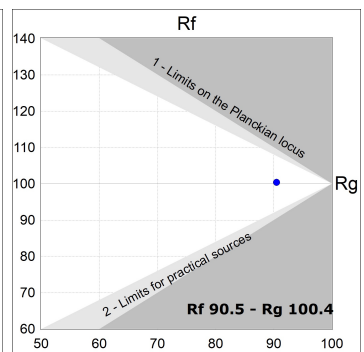

PHOTOMETRIC DATA :