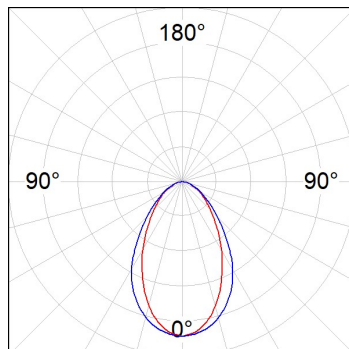

PHOTOMETRIC DATA :