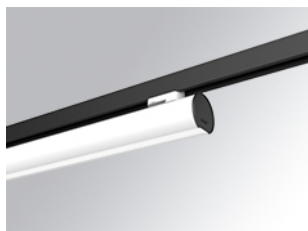

# LAMPTUB 60 SURFACE TRACK

L61TK084LOOC930DW

- LTUB60 TRACK 220 840 1300 WW COMF DA WH

**Description:**

Lamptub 60 model from LAMP to be installed on a surface-mounted rail. Made of recycled aluminium extrusion with circular section of 60mm and length of 840mm, an opal comfort diffuser made of a translucent polycarbonate diffuser and an optical film to achieve a controlled light distribution and low UGR<19. Model for MID-POWER LED, with colour temperature 3000K with CRI90. Built-in electronic DALI control gear. With IP20, IK07 degree of protection. Insulation class II. Group 0 photobiological safety. Lifetime: 72.000h L80 B10. Compatible with Lamp Nomadic system. Available finishes: White (RAL 9010), Black (RAL 9011), Wellbeing and BeSocial palette.

**Finish:** Matte white RAL 9010

**Dimensions:** 847 x 67 x 112 mm

**Weight:** 2.030 g

**Installation:** 3-Circuit track

**TECHNICAL SPECIFICATIONS:**

<b>Light output:</b>	698 lm	<b>°K :</b>	3000
<b>Plum:</b>	10W	<b>CRI :</b>	90
<b>Efficacy:</b>	69,8 lm/w	<b>R9 :</b>	64
<b>UGR:</b>	<19	<b>MacAdam:</b>	3
<b>Type:</b>	MID POWER LED	<b>Power Supply:</b>	220-240V 50/60Hz
<b>LED Lifetime:</b>	50.000 L90 B10 (Ta=25°C)	<b>Gear:</b>	Adjustable DALI
<b>Power:</b>	8.5W		