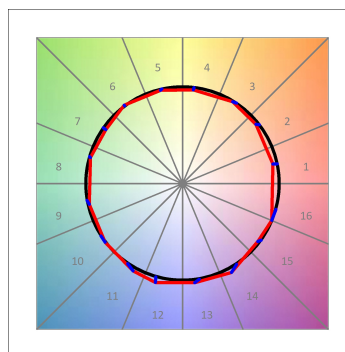

PHOTOMETRIC DATA :