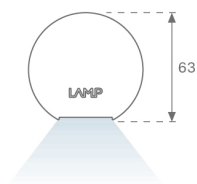

# LAMPTUB 60 SURFACE TRACK

L61TK084LOOC930DW

- LTUB60 TRACK 220 840 1300 WW COMF DA WH

**Description:**

Lamptub 60 model from LAMP to be installed on a surface-mounted rail. Made of recycled aluminium extrusion with circular section of 60mm and length of 840mm, an opal comfort diffuser made of a translucent polycarbonate diffuser and an optical film to achieve a controlled light distribution and low UGR<19. Model for MID-POWER LED, with colour temperature 3000K with CRI90. Built-in electronic DALI control gear. With IP20, IK07 degree of protection. Insulation class II. Group 0 photobiological safety. Lifetime: 72.000h L80 B10. Compatible with Lamp Nomadic system. Available finishes: White (RAL 9010), Black (RAL 9011), Wellbeing and BeSocial palette.

**Finish:** Matte white RAL 9010

**Dimensions:** 847 x 67 x 112 mm

**Weight:** 2.030 g

**Installation:** 3-Circuit track

**TECHNICAL SPECIFICATIONS:**

<b>Light output:</b>	698 lm	<b>°K :</b>	3000
<b>Plum:</b>	10W	<b>CRI :</b>	90
<b>Efficacy:</b>	69,8 lm/w	<b>R9 :</b>	64
<b>UGR:</b>	<19	<b>MacAdam:</b>	3
<b>Type:</b>	MID POWER LED	<b>Power Supply:</b>	220-240V 50/60Hz
<b>LED Lifetime:</b>	50.000 L90 B10 (Ta=25°C)	<b>Gear:</b>	Adjustable DALI
<b>Power:</b>	8.5W		