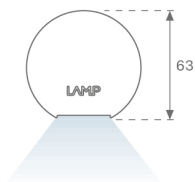

# LAMPTUB 60 SUSPENDED TRACK

L61ST168MOTE940DB

- LTUB60 SUT 1680 4400 9NW TECH DA BK

**Description:**

""""""Luminaire to be installed on a suspended rail, model LAMPTUB 60 TECH by LAMP. Made of 80% recycled aluminium extrusion, with circular section of 60mm and length 1680mm, with matt black reflector ULTRA COMFORT and optics for light distribution control and low glare UGR<16. Model for MID-POWER LED, with colour temperature 4000K and CRI90. Built-in electronic DALI wiring. With IP20, IK07 degree of protection. Insulation class II. Photobiological safety group 0. Lifetime:50000 L90 B10 Available finishes: White (RAL 9010), Black (RAL 9011), Wellbeing and BeSocial palette. Compatible with Lamp Nomadic system. "" "

**Finish:** Matte black RAL 9011

**Dimensions:** 1.680 x 67 x 80 mm

**Installation:** Suspended

**TECHNICAL SPECIFICATIONS:**

<b>Light output:</b>	2.640 lm	<b>°K :</b>	4000
<b>Plum:</b>	26,7W	<b>CRI :</b>	90
<b>Efficacy:</b>	98,9 lm/w	<b>R9 :</b>	85
<b>UGR:</b>	<16	<b>MacAdam:</b>	3
<b>Type:</b>	MID POWER LED	<b>Power Supply:</b>	220-240V 50/60Hz
<b>LED Lifetime:</b>	50.000 L90 B10 (Ta=25°C)	<b>Gear:</b>	Adjustable DALI
<b>Power:</b>	22W		