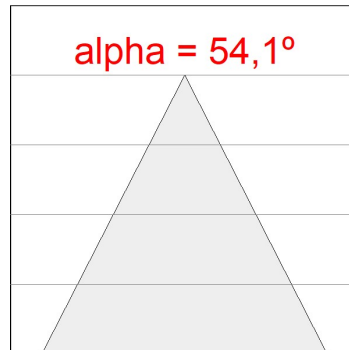

LAMPTUB 60 SUSPENDED TRACK

L61ST168MOTE940DB

LTUB60 SUT 1680 4400 9NW TECH DA BK

PHOTOMETRIC DATA :

L61ST168MOTE940DB
 $\eta = 100\%$
 $I_{max} = 1333 \text{ cd/klm}$
UTE:
CIE: 98 100 100 100 100