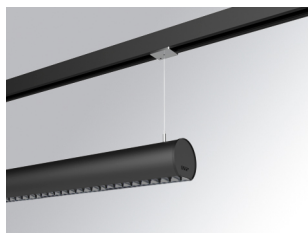

# LAMPTUB 60 SUSPENDED TRACK

L61ST168MOTE940DB

- LTUB60 SUT 1680 4400 9NW TECH DA BK

**Description:**

""""""Luminaire to be installed on a suspended rail, model LAMPTUB 60 TECH by LAMP. Made of 80% recycled aluminium extrusion, with circular section of 60mm and length 1680mm, with matt black reflector ULTRA COMFORT and optics for light distribution control and low glare UGR<16. Model for MID-POWER LED, with colour temperature 4000K and CRI90. Built-in electronic DALI wiring. With IP20, IK07 degree of protection. Insulation class II. Photobiological safety group 0. Lifetime:50000 L90 B10 Available finishes: White (RAL 9010), Black (RAL 9011), Wellbeing and BeSocial palette. Compatible with Lamp Nomadic system. "" "

**Finish:** Matte black RAL 9011

**Dimensions:** 1.680 x 67 x 80 mm

**Installation:** Suspended

**TECHNICAL SPECIFICATIONS:**

<b>Light output:</b>	2.640 lm	<b>°K :</b>	4000
<b>Plum:</b>	26,7W	<b>CRI :</b>	90
<b>Efficacy:</b>	98,9 lm/w	<b>R9 :</b>	85
<b>UGR:</b>	<16	<b>MacAdam:</b>	3
<b>Type:</b>	MID POWER LED	<b>Power Supply:</b>	220-240V 50/60Hz
<b>LED Lifetime:</b>	50.000 L90 B10 (Ta=25°C)	<b>Gear:</b>	Adjustable DALI
<b>Power:</b>	22W		