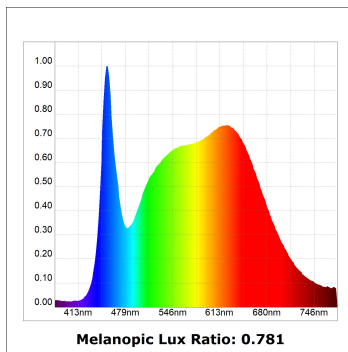

LAMPTUB 60 SUSPENDED TRACK

L61ST168MOTE940DB

LTUB60 SUT 1680 4400 9NW TECH DA BK

PHOTOMETRIC DATA :

L61ST168MOTE940DB
 $\eta = 100\%$
 $I_{max} = 1333 \text{ cd/klm}$
UTE:
CIE: 98 100 100 100 100