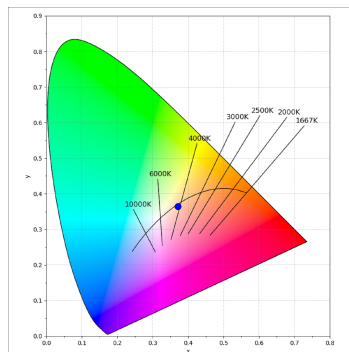

LAMPTUB 60 SUSPENDED TRACK

L61ST168MOTE940DB

LTUB60 SUT 1680 4400 9NW TECH DA BK

PHOTOMETRIC DATA :

L61ST168MOTE940DB
 $\eta = 100\%$
 $I_{max} = 1333 \text{ cd/klm}$
UTE:
CIE: 98 100 100 100 100