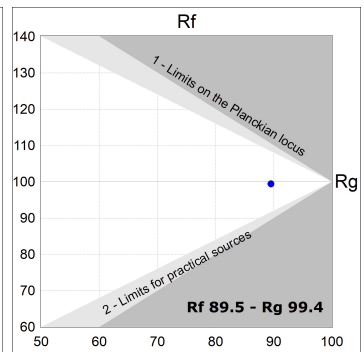

LAMPTUB 60 SUSPENDED TRACK

L61ST168MOTE940DB

LTUB60 SUT 1680 4400 9NW TECH DA BK

PHOTOMETRIC DATA :

L61ST168MOTE940DB
 $\eta = 100\%$
 $I_{max} = 1333 \text{ cd/klm}$
UTE:
CIE: 98 100 100 100 100