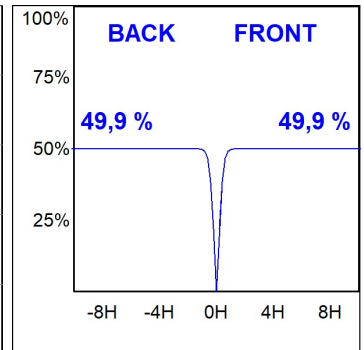

**Finish:** Matte black RAL 9011

**Dimensions:** 1.680 x 67 x 80 mm

**Installation:** Suspended

**TECHNICAL SPECIFICATIONS:**

<b>Light output:</b>	2.640 lm	<b>°K :</b>	4000
<b>Plum:</b>	26,7W	<b>CRI :</b>	90
<b>Efficacy:</b>	98,9 lm/w	<b>R9 :</b>	85
<b>UGR:</b>	<16	<b>MacAdam:</b>	3
<b>Type:</b>	MID POWER LED	<b>Power Supply:</b>	220-240V 50/60Hz
<b>LED Lifetime:</b>	50.000 L90 B10 (Ta=25°C)	<b>Gear:</b>	Adjustable DALI
<b>Power:</b>	22W		

*Light output tolerance +/- 10%*

**CUSTOM MADE OPTIONS:**

LAMPTUB 60 SUSPENDED TRACK

L61ST168MOTE940DB

LTUB60 SUT 1680 4400 9NW TECH DA BK

PHOTOMETRIC DATA :

L61ST168MOTE940DB  
 $\eta = 100\%$   
 $I_{max} = 1333 \text{ cd/klm}$   
 UTE:  
 CIE: 98 100 100 100 100