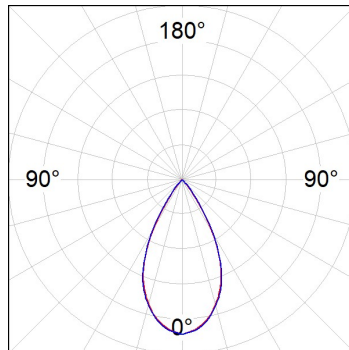

LAMPTUB 60 SUSPENDED TRACK

L61ST168MOTE940DB

LTUB60 SUT 1680 4400 9NW TECH DA BK

PHOTOMETRIC DATA :

L61ST168MOTE940DB
 $\eta = 100\%$
 $I_{max} = 1333 \text{ cd/klm}$
UTE:
CIE: 98 100 100 100 100