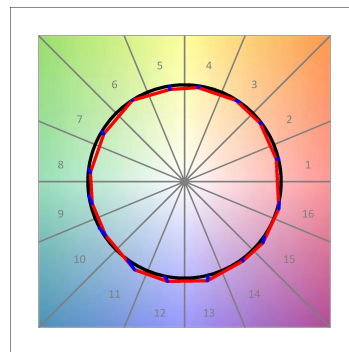

LAMPTUB 60 SUSPENDED TRACK

L61ST168MOTE940DB

LTUB60 SUT 1680 4400 9NW TECH DA BK

PHOTOMETRIC DATA :

L61ST168MOTE940DB
 $\eta = 100\%$
 $I_{max} = 1333 \text{ cd/klm}$
UTE:
CIE: 98 100 100 100 100