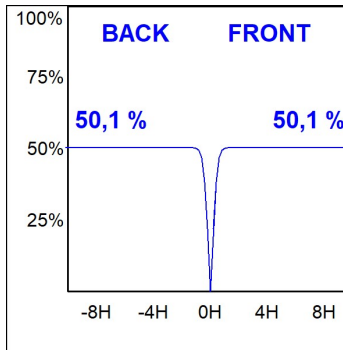

PHOTOMETRIC DATA :