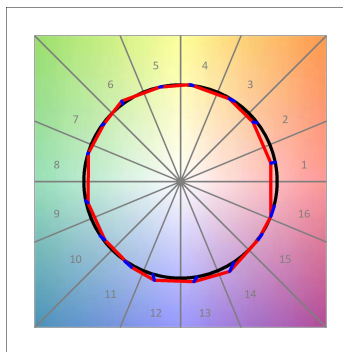

PHOTOMETRIC DATA :