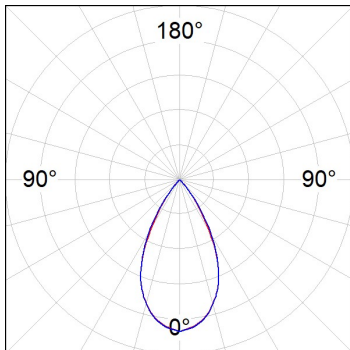

PHOTOMETRIC DATA :