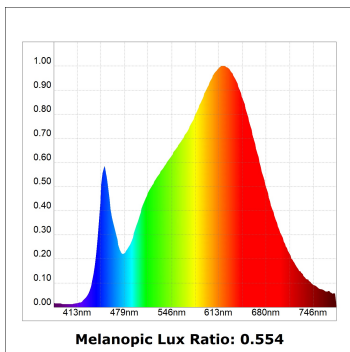

PHOTOMETRIC DATA :