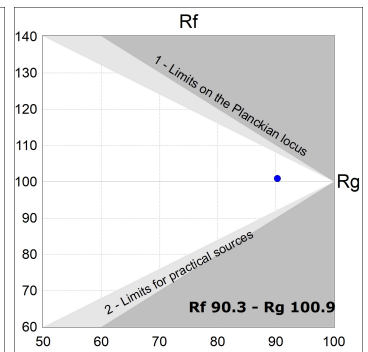

PHOTOMETRIC DATA :