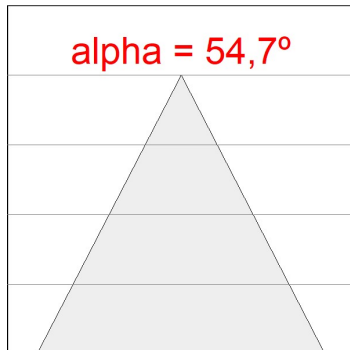

PHOTOMETRIC DATA :