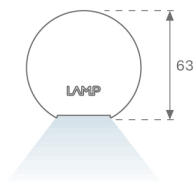

LAMPTUB 60 SUSPENDED TRACK

L61ST168MOTE930D4

- LTUB60 SUT 1680 4400 9WW TECH DA BS

Description:

""""""Luminaire to be installed on a suspended rail, model LAMPTUB 60 TECH by LAMP. Made of 80% recycled aluminium extrusion, with circular section of 60mm and length 1680mm, with matt black reflector ULTRA COMFORT and optics for light distribution control and low glare UGR<16. Model for MID-POWER LED, with colour temperature 3000K and CRI90. Built-in electronic DALI wiring. With IP20, IK07 degree of protection. Insulation class II. Photobiological safety group 0. Lifetime:50000 L90 B10 Available finishes: White (RAL 9010), Black (RAL 9011), Wellbeing and BeSocial palette. Compatible with Lamp Nomadic system. "" "

Finish: Palette BE SOCIAL - 4 TEXTURED

Dimensions: 1.680 x 67 x 80 mm

Installation: Suspended

TECHNICAL SPECIFICATIONS:

Light output:	2.520 lm	°K :	3000
Plum:	26,7W	CRI :	90
Efficacy:	94,4 lm/w	R9 :	61
UGR:	<16	MacAdam:	3
Type:	MID POWER LED	Power Supply:	220-240V 50/60Hz
LED Lifetime:	50.000 L90 B10 (Ta=25°C)	Gear:	Adjustable DALI
Power:	22W		