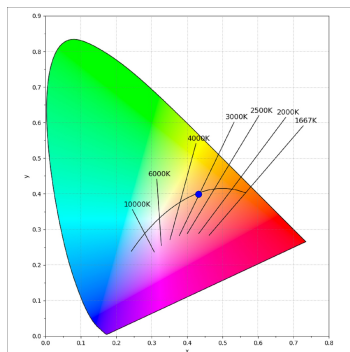

PHOTOMETRIC DATA :