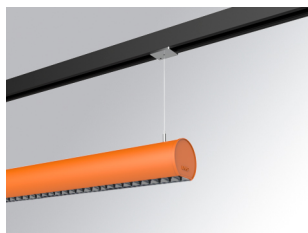

LAMPTUB 60 SUSPENDED TRACK

L61ST168MOTE930D4

- LTUB60 SUT 1680 4400 9WW TECH DA BS

Description:

""""""Luminaire to be installed on a suspended rail, model LAMPTUB 60 TECH by LAMP. Made of 80% recycled aluminium extrusion, with circular section of 60mm and length 1680mm, with matt black reflector ULTRA COMFORT and optics for light distribution control and low glare UGR<16. Model for MID-POWER LED, with colour temperature 3000K and CRI90. Built-in electronic DALI wiring. With IP20, IK07 degree of protection. Insulation class II. Photobiological safety group 0. Lifetime:50000 L90 B10 Available finishes: White (RAL 9010), Black (RAL 9011), Wellbeing and BeSocial palette. Compatible with Lamp Nomadic system. "" "

Finish: Palette BE SOCIAL - 4 TEXTURED

Dimensions: 1.680 x 67 x 80 mm

Installation: Suspended

TECHNICAL SPECIFICATIONS:

Light output:	2.520 lm	°K :	3000
Plum:	26,7W	CRI :	90
Efficacy:	94,4 lm/w	R9 :	61
UGR:	<16	MacAdam:	3
Type:	MID POWER LED	Power Supply:	220-240V 50/60Hz
LED Lifetime:	50.000 L90 B10 (Ta=25°C)	Gear:	Adjustable DALI
Power:	22W		