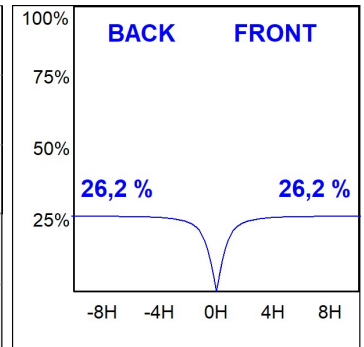

**Finish:** Palette WELLBEING - 3 TEXTURED

**Dimensions:** 1.687 x 67 x 80 mm

**Weight:** 3.980 g

**Installation:** 3-Circuit track

**TECHNICAL SPECIFICATIONS:**

|                      |                          |                      |                  |
|----------------------|--------------------------|----------------------|------------------|
| <b>Light output:</b> | 2.753 lm                 | <b>°K :</b>          | 2700             |
| <b>Plum:</b>         | 33,9W                    | <b>CRI :</b>         | 90               |
| <b>Efficacy:</b>     | 81,2 lm/w                | <b>R9 :</b>          | 57               |
| <b>Type:</b>         | MID POWER LED            | <b>MacAdam:</b>      | 3                |
| <b>LED Lifetime:</b> | 72.000 L80 B10 (Ta=25°C) | <b>Power Supply:</b> | 220-240V 50/60Hz |
| <b>Power:</b>        | 29,8W                    | <b>Gear:</b>         | Electronic       |

*Light output tolerance +/- 10%*

**CUSTOM MADE OPTIONS:**

L61ST168LOIO927N3

LTUB60 SUT 1680 4800 VWW D/I OPAL WE

PHOTOMETRIC DATA :

L61ST168LOIO927N3  
 $\eta = 100\%$   
 $I_{max} = 203 \text{ cd/klm}$   
 UTE: 0,52E + 0,48T  
 CIE: 50 81 98 52 100