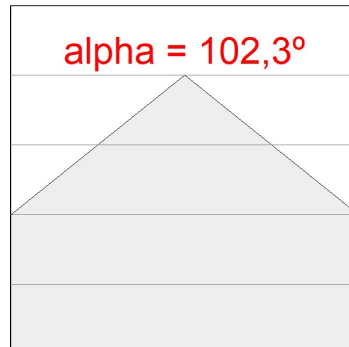

**Finish:** Palette WELLBEING - 3 TEXTURED

**Dimensions:** 1.687 x 67 x 80 mm

**Weight:** 3.980 g

**Installation:** 3-Circuit track

**TECHNICAL SPECIFICATIONS:**

|                      |                          |                      |                  |
|----------------------|--------------------------|----------------------|------------------|
| <b>Light output:</b> | 2.753 lm                 | <b>°K :</b>          | 2700             |
| <b>Plum:</b>         | 33,9W                    | <b>CRI :</b>         | 90               |
| <b>Efficacy:</b>     | 81,2 lm/w                | <b>R9 :</b>          | 57               |
| <b>Type:</b>         | MID POWER LED            | <b>MacAdam:</b>      | 3                |
| <b>LED Lifetime:</b> | 72.000 L80 B10 (Ta=25°C) | <b>Power Supply:</b> | 220-240V 50/60Hz |
| <b>Power:</b>        | 29,8W                    | <b>Gear:</b>         | Electronic       |

*Light output tolerance +/- 10%*

**CUSTOM MADE OPTIONS:**

L61ST168LOIO927N3

LTUB60 SUT 1680 4800 VWW D/I OPAL WE

PHOTOMETRIC DATA :

L61ST168LOIO927N3  
 $\eta = 100\%$   
 $I_{max} = 203 \text{ cd/klm}$   
 UTE: 0,52E + 0,48T  
 CIE: 50 81 98 52 100