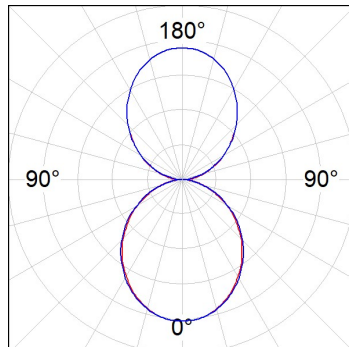

**Finish:** Palette WELLBEING - 3 TEXTURED

**Dimensions:** 1.687 x 67 x 80 mm

**Weight:** 3.980 g

**Installation:** 3-Circuit track

**TECHNICAL SPECIFICATIONS:**

|                      |                          |                      |                  |
|----------------------|--------------------------|----------------------|------------------|
| <b>Light output:</b> | 2.753 lm                 | <b>°K :</b>          | 2700             |
| <b>Plum:</b>         | 33,9W                    | <b>CRI :</b>         | 90               |
| <b>Efficacy:</b>     | 81,2 lm/w                | <b>R9 :</b>          | 57               |
| <b>Type:</b>         | MID POWER LED            | <b>MacAdam:</b>      | 3                |
| <b>LED Lifetime:</b> | 72.000 L80 B10 (Ta=25°C) | <b>Power Supply:</b> | 220-240V 50/60Hz |
| <b>Power:</b>        | 29,8W                    | <b>Gear:</b>         | Electronic       |

*Light output tolerance +/- 10%*

**CUSTOM MADE OPTIONS:**

L61ST168LOIO927N3

LTUB60 SUT 1680 4800 VWW D/I OPAL WE

PHOTOMETRIC DATA :

L61ST168LOIO927N3  
 $\eta = 100\%$   
 $I_{max} = 203 \text{ cd/klm}$   
 UTE: 0,52E + 0,48T  
 CIE: 50 81 98 52 100