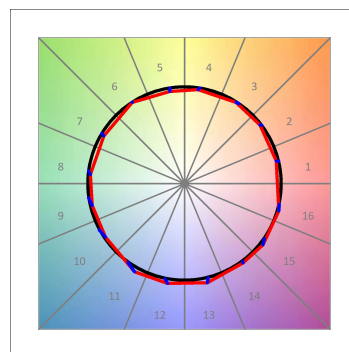

L61ST112MOTE940NB

LTUB60 SUT 1120 2960 9NW TECH BK

PHOTOMETRIC DATA :

L61ST112MOTE940NB
 $\eta = 100\%$
 $I_{max} = 1333 \text{ cd/klm}$
UTE:
CIE: 98 100 100 100 100