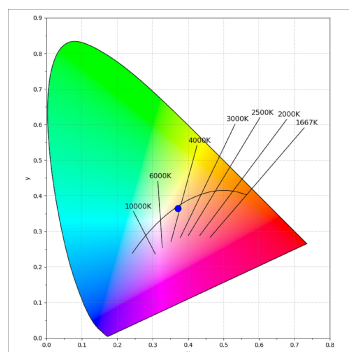

Finish: Matte black RAL 9011

Dimensions: 1.120 x 67 x 80 mm

Installation: Suspended

TECHNICAL SPECIFICATIONS:

Light output:	1.760 lm	°K :	4000
Plum:	17,8W	CRI :	90
Efficacy:	98,9 lm/w	R9 :	85
UGR:	<16	MacAdam:	3
Type:	MID POWER LED	Power Supply:	220-240V 50/60Hz
LED Lifetime:	50.000 L90 B10 (Ta=25°C)	Gear:	Electronic
Power:	14W		

Light output tolerance +/- 10%

CUSTOM MADE OPTIONS:

L61ST112MOTE940NB

LTUB60 SUT 1120 2960 9NW TECH BK

PHOTOMETRIC DATA :

L61ST112MOTE940NB
 $\eta = 100\%$
 $I_{max} = 1333 \text{ cd/klm}$
 UTE:
 CIE: 98 100 100 100 100