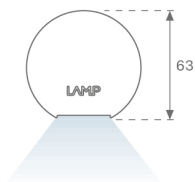

LAMPTUB 60 SUSPENDED TRACK

L61ST112MOTE940NB

- LTUB60 SUT 1120 2960 9NW TECH BK

Description:

""""""Luminaire to be installed on a suspended rail, model LAMPTUB 60 TECH by LAMP. Made of 80% recycled aluminium extrusion, with circular section of 60mm and length 1120 mm, with matt black reflector ULTRA COMFORT and optics for light distribution control and low glare UGR<16. Model for MID-POWER LED, with colour temperature 4000K and CRI90. Built-in electronic wiring. With IP20, IK07 degree of protection. Insulation class II. Photobiological safety group 0. Lifetime:50000 L90 B10 Available finishes: White (RAL 9010), Black (RAL 9011), Wellbeing and BeSocial palette. Compatible with Lamp Nomadic system. "" "

Finish: Matte black RAL 9011

Dimensions: 1.120 x 67 x 80 mm

Installation: Suspended

TECHNICAL SPECIFICATIONS:

Light output:	1.760 lm	°K :	4000
Plum:	17,8W	CRI :	90
Efficacy:	98,9 lm/w	R9 :	85
UGR:	<16	MacAdam:	3
Type:	MID POWER LED	Power Supply:	220-240V 50/60Hz
LED Lifetime:	50.000 L90 B10 (Ta=25°C)	Gear:	Electronic
Power:	14W		