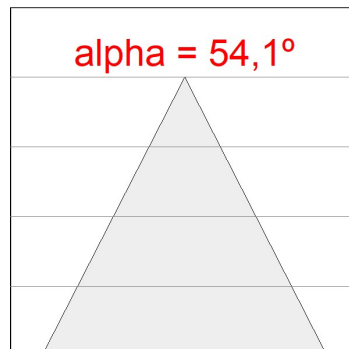

L61ST112MOTE940NB

LTUB60 SUT 1120 2960 9NW TECH BK

PHOTOMETRIC DATA :

L61ST112MOTE940NB
 $\eta = 100\%$
 $I_{max} = 1333 \text{ cd/klm}$
UTE:
CIE: 98 100 100 100 100