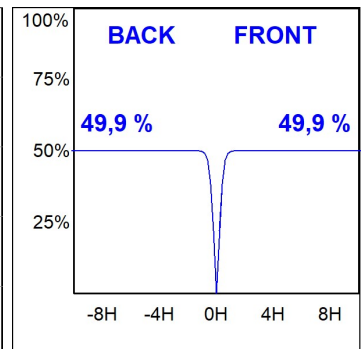

Finish: Matte black RAL 9011

Dimensions: 1.120 x 67 x 80 mm

Installation: Suspended

TECHNICAL SPECIFICATIONS:

Light output:	1.760 lm	°K :	4000
Plum:	17,8W	CRI :	90
Efficacy:	98,9 lm/w	R9 :	85
UGR:	<16	MacAdam:	3
Type:	MID POWER LED	Power Supply:	220-240V 50/60Hz
LED Lifetime:	50.000 L90 B10 (Ta=25°C)	Gear:	Electronic
Power:	14W		

Light output tolerance +/- 10%

CUSTOM MADE OPTIONS:

L61ST112MOTE940NB

LTUB60 SUT 1120 2960 9NW TECH BK

PHOTOMETRIC DATA :

L61ST112MOTE940NB
 $\eta = 100\%$
 $I_{max} = 1333 \text{ cd/klm}$
 UTE:
 CIE: 98 100 100 100 100