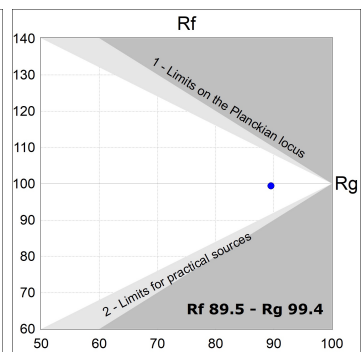

Finish: Matte black RAL 9011

Dimensions: 1.120 x 67 x 80 mm

Installation: Suspended

TECHNICAL SPECIFICATIONS:

Light output:	1.760 lm	°K :	4000
Plum:	17,8W	CRI :	90
Efficacy:	98,9 lm/w	R9 :	85
UGR:	<16	MacAdam:	3
Type:	MID POWER LED	Power Supply:	220-240V 50/60Hz
LED Lifetime:	50.000 L90 B10 (Ta=25°C)	Gear:	Electronic
Power:	14W		

Light output tolerance +/- 10%

CUSTOM MADE OPTIONS:

L61ST112MOTE940NB

LTUB60 SUT 1120 2960 9NW TECH BK

PHOTOMETRIC DATA :

L61ST112MOTE940NB
 $\eta = 100\%$
 $I_{max} = 1333 \text{ cd/klm}$
 UTE:
 CIE: 98 100 100 100 100