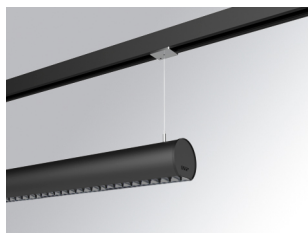

LAMPTUB 60 SUSPENDED TRACK

L61ST112MOTE940NB

- LTUB60 SUT 1120 2960 9NW TECH BK

Description:

""""""Luminaire to be installed on a suspended rail, model LAMPTUB 60 TECH by LAMP. Made of 80% recycled aluminium extrusion, with circular section of 60mm and length 1120 mm, with matt black reflector ULTRA COMFORT and optics for light distribution control and low glare UGR<16. Model for MID-POWER LED, with colour temperature 4000K and CRI90. Built-in electronic wiring. With IP20, IK07 degree of protection. Insulation class II. Photobiological safety group 0. Lifetime:50000 L90 B10 Available finishes: White (RAL 9010), Black (RAL 9011), Wellbeing and BeSocial palette. Compatible with Lamp Nomadic system. "" "

Finish: Matte black RAL 9011

Dimensions: 1.120 x 67 x 80 mm

Installation: Suspended

TECHNICAL SPECIFICATIONS:

Light output:	1.760 lm	°K :	4000
Plum:	17,8W	CRI :	90
Efficacy:	98,9 lm/w	R9 :	85
UGR:	<16	MacAdam:	3
Type:	MID POWER LED	Power Supply:	220-240V 50/60Hz
LED Lifetime:	50.000 L90 B10 (Ta=25°C)	Gear:	Electronic
Power:	14W		