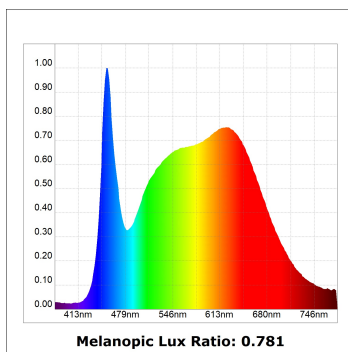

Finish: Matte black RAL 9011

Dimensions: 1.120 x 67 x 80 mm

Installation: Suspended

TECHNICAL SPECIFICATIONS:

Light output:	1.760 lm	°K :	4000
Plum:	17,8W	CRI :	90
Efficacy:	98,9 lm/w	R9 :	85
UGR:	<16	MacAdam:	3
Type:	MID POWER LED	Power Supply:	220-240V 50/60Hz
LED Lifetime:	50.000 L90 B10 (Ta=25°C)	Gear:	Electronic
Power:	14W		

Light output tolerance +/- 10%

CUSTOM MADE OPTIONS:

L61ST112MOTE940NB

LTUB60 SUT 1120 2960 9NW TECH BK

PHOTOMETRIC DATA :

L61ST112MOTE940NB
 $\eta = 100\%$
 $I_{max} = 1333 \text{ cd/klm}$
 UTE:
 CIE: 98 100 100 100 100