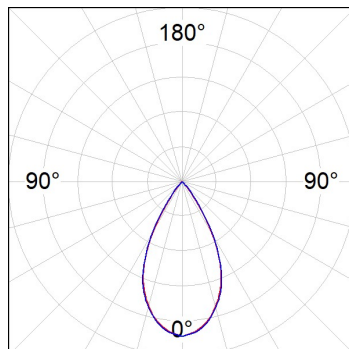

Finish: Matte black RAL 9011

Dimensions: 1.120 x 67 x 80 mm

Installation: Suspended

TECHNICAL SPECIFICATIONS:

Light output:	1.760 lm	°K :	4000
Plum:	17,8W	CRI :	90
Efficacy:	98,9 lm/w	R9 :	85
UGR:	<16	MacAdam:	3
Type:	MID POWER LED	Power Supply:	220-240V 50/60Hz
LED Lifetime:	50.000 L90 B10 (Ta=25°C)	Gear:	Electronic
Power:	14W		

Light output tolerance +/- 10%

CUSTOM MADE OPTIONS:

L61ST112MOTE940NB

LTUB60 SUT 1120 2960 9NW TECH BK

PHOTOMETRIC DATA :

L61ST112MOTE940NB
 $\eta = 100\%$
 $I_{max} = 1333 \text{ cd/klm}$
 UTE:
 CIE: 98 100 100 100 100