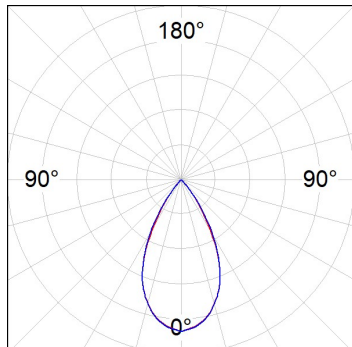

Finish: Matte black RAL 9011

Dimensions: 1.120 x 67 x 80 mm

Installation: Suspended

TECHNICAL SPECIFICATIONS:

Light output:	1.680 lm	°K :	3000
Plum:	17,8W	CRI :	90
Efficacy:	94,4 lm/w	R9 :	61
UGR:	<16	MacAdam:	3
Type:	MID POWER LED	Power Supply:	220-240V 50/60Hz
LED Lifetime:	50.000 L90 B10 (Ta=25°C)	Gear:	Electronic
Power:	14W		

Light output tolerance +/- 10%

CUSTOM MADE OPTIONS:

L61ST112MOTE930NB

LTUB60 SUT 1120 2960 9WW TECH BK

PHOTOMETRIC DATA :

L61ST112MOTE930NB
 $\eta = 100\%$
 $I_{max} = 1305 \text{ cd/klm}$
 UTE:
 CIE: 98 100 100 100 100