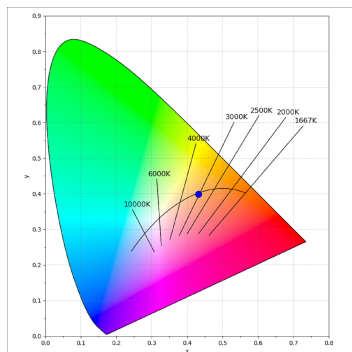

Finish: Matte black RAL 9011

Dimensions: 1.120 x 67 x 80 mm

Installation: Suspended

TECHNICAL SPECIFICATIONS:

Light output:	1.680 lm	°K :	3000
Plum:	17,8W	CRI :	90
Efficacy:	94,4 lm/w	R9 :	61
UGR:	<16	MacAdam:	3
Type:	MID POWER LED	Power Supply:	220-240V 50/60Hz
LED Lifetime:	50.000 L90 B10 (Ta=25°C)	Gear:	Electronic
Power:	14W		

Light output tolerance +/- 10%

CUSTOM MADE OPTIONS:

L61ST112MOTE930NB

LTUB60 SUT 1120 2960 9WW TECH BK

PHOTOMETRIC DATA :

L61ST112MOTE930NB
 $\eta = 100\%$
 $I_{max} = 1305 \text{ cd/klm}$
 UTE:
 CIE: 98 100 100 100 100