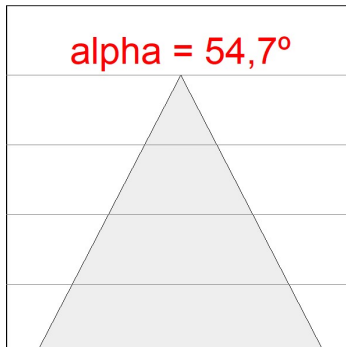

Finish: Matte black RAL 9011

Dimensions: 1.120 x 67 x 80 mm

Installation: Suspended

TECHNICAL SPECIFICATIONS:

Light output:	1.680 lm	°K :	3000
Plum:	17,8W	CRI :	90
Efficacy:	94,4 lm/w	R9 :	61
UGR:	<16	MacAdam:	3
Type:	MID POWER LED	Power Supply:	220-240V 50/60Hz
LED Lifetime:	50.000 L90 B10 (Ta=25°C)	Gear:	Electronic
Power:	14W		

Light output tolerance +/- 10%

CUSTOM MADE OPTIONS:

L61ST112MOTE930NB

LTUB60 SUT 1120 2960 9WW TECH BK

PHOTOMETRIC DATA :

L61ST112MOTE930NB
 $\eta = 100\%$
 $I_{max} = 1305 \text{ cd/klm}$
 UTE:
 CIE: 98 100 100 100 100