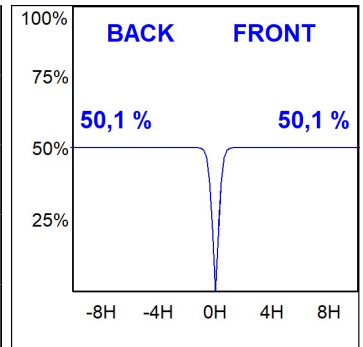

Finish: Matte black RAL 9011

Dimensions: 1.120 x 67 x 80 mm

Installation: Suspended

TECHNICAL SPECIFICATIONS:

Light output:	1.680 lm	°K :	3000
Plum:	17,8W	CRI :	90
Efficacy:	94,4 lm/w	R9 :	61
UGR:	<16	MacAdam:	3
Type:	MID POWER LED	Power Supply:	220-240V 50/60Hz
LED Lifetime:	50.000 L90 B10 (Ta=25°C)	Gear:	Electronic
Power:	14W		

Light output tolerance +/- 10%

CUSTOM MADE OPTIONS:

L61ST112MOTE930NB

LTUB60 SUT 1120 2960 9WW TECH BK

PHOTOMETRIC DATA :

L61ST112MOTE930NB
 $\eta = 100\%$
 $I_{max} = 1305 \text{ cd/klm}$
 UTE:
 CIE: 98 100 100 100 100