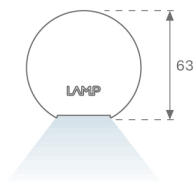

LAMPTUB 60 SUSPENDED TRACK

L61ST112MOTE930NB

- LTUB60 SUT 1120 2960 9WW TECH BK

Description:

""""""Luminaire to be installed on a suspended rail, model LAMPTUB 60 TECH by LAMP. Made of 80% recycled aluminium extrusion, with circular section of 60mm and length 1120 mm, with matt black reflector ULTRA COMFORT and optics for light distribution control and low glare UGR<16. Model for MID-POWER LED, with colour temperature 3000K and CRI90. Built-in electronic wiring. With IP20, IK07 degree of protection. Insulation class II. Photobiological safety group 0. Lifetime:50000 L90 B10 Available finishes: White (RAL 9010), Black (RAL 9011), Wellbeing and BeSocial palette. Compatible with Lamp Nomadic system. "" "

Finish: Matte black RAL 9011

Dimensions: 1.120 x 67 x 80 mm

Installation: Suspended

TECHNICAL SPECIFICATIONS:

Light output:	1.680 lm	°K :	3000
Plum:	17,8W	CRI :	90
Efficacy:	94,4 lm/w	R9 :	61
UGR:	<16	MacAdam:	3
Type:	MID POWER LED	Power Supply:	220-240V 50/60Hz
LED Lifetime:	50.000 L90 B10 (Ta=25°C)	Gear:	Electronic
Power:	14W		