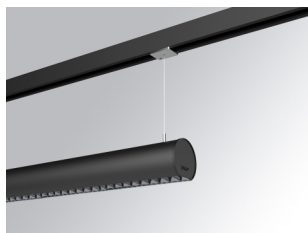

LAMPTUB 60 SUSPENDED TRACK

L61ST112MOTE930NB

- LTUB60 SUT 1120 2960 9WW TECH BK

Description:

""""""Luminaire to be installed on a suspended rail, model LAMPTUB 60 TECH by LAMP. Made of 80% recycled aluminium extrusion, with circular section of 60mm and length 1120 mm, with matt black reflector ULTRA COMFORT and optics for light distribution control and low glare UGR<16. Model for MID-POWER LED, with colour temperature 3000K and CRI90. Built-in electronic wiring. With IP20, IK07 degree of protection. Insulation class II. Photobiological safety group 0. Lifetime:50000 L90 B10 Available finishes: White (RAL 9010), Black (RAL 9011), Wellbeing and BeSocial palette. Compatible with Lamp Nomadic system. "" "

Finish: Matte black RAL 9011

Dimensions: 1.120 x 67 x 80 mm

Installation: Suspended

TECHNICAL SPECIFICATIONS:

Light output:	1.680 lm	°K :	3000
Plum:	17,8W	CRI :	90
Efficacy:	94,4 lm/w	R9 :	61
UGR:	<16	MacAdam:	3
Type:	MID POWER LED	Power Supply:	220-240V 50/60Hz
LED Lifetime:	50.000 L90 B10 (Ta=25°C)	Gear:	Electronic
Power:	14W		