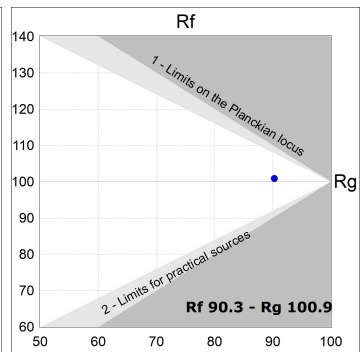

Finish: Matte black RAL 9011

Dimensions: 1.120 x 67 x 80 mm

Installation: Suspended

TECHNICAL SPECIFICATIONS:

Light output:	1.680 lm	°K :	3000
Plum:	17,8W	CRI :	90
Efficacy:	94,4 lm/w	R9 :	61
UGR:	<16	MacAdam:	3
Type:	MID POWER LED	Power Supply:	220-240V 50/60Hz
LED Lifetime:	50.000 L90 B10 (Ta=25°C)	Gear:	Electronic
Power:	14W		

Light output tolerance +/- 10%

CUSTOM MADE OPTIONS:

L61ST112MOTE930NB

LTUB60 SUT 1120 2960 9WW TECH BK

PHOTOMETRIC DATA :

L61ST112MOTE930NB
 $\eta = 100\%$
 $I_{max} = 1305 \text{ cd/klm}$
 UTE:
 CIE: 98 100 100 100 100