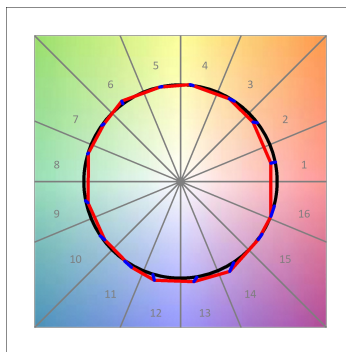

Finish: Matte black RAL 9011

Dimensions: 1.120 x 67 x 80 mm

Installation: Suspended

TECHNICAL SPECIFICATIONS:

Light output:	1.680 lm	°K :	3000
Plum:	17,8W	CRI :	90
Efficacy:	94,4 lm/w	R9 :	61
UGR:	<16	MacAdam:	3
Type:	MID POWER LED	Power Supply:	220-240V 50/60Hz
LED Lifetime:	50.000 L90 B10 (Ta=25°C)	Gear:	Electronic
Power:	14W		

Light output tolerance +/- 10%

CUSTOM MADE OPTIONS:

L61ST112MOTE930NB

LTUB60 SUT 1120 2960 9WW TECH BK

PHOTOMETRIC DATA :

L61ST112MOTE930NB
 $\eta = 100\%$
 $I_{max} = 1305 \text{ cd/klm}$
 UTE:
 CIE: 98 100 100 100 100