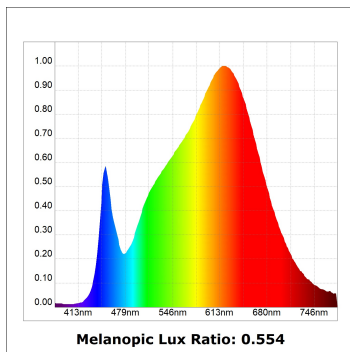

Finish: Matte black RAL 9011

Dimensions: 1.120 x 67 x 80 mm

Installation: Suspended

TECHNICAL SPECIFICATIONS:

Light output:	1.680 lm	°K :	3000
Plum:	17,8W	CRI :	90
Efficacy:	94,4 lm/w	R9 :	61
UGR:	<16	MacAdam:	3
Type:	MID POWER LED	Power Supply:	220-240V 50/60Hz
LED Lifetime:	50.000 L90 B10 (Ta=25°C)	Gear:	Electronic
Power:	14W		

Light output tolerance +/- 10%

CUSTOM MADE OPTIONS:

L61ST112MOTE930NB

LTUB60 SUT 1120 2960 9WW TECH BK

PHOTOMETRIC DATA :

L61ST112MOTE930NB
 $\eta = 100\%$
 $I_{max} = 1305 \text{ cd/klm}$
 UTE:
 CIE: 98 100 100 100 100