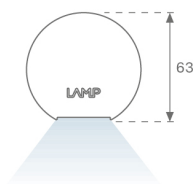

# LAMPTUB 60 SUSPENDED TRACK

L61ST112MOTE930DW

LTUB60 SUT 1120 2960 9WW TECH DA WH

**Description:**

Luminaire to be installed on a suspended rail, model LAMPTUB 60 TECH by LAMP. Made of 80% recycled aluminium extrusion, with circular section of 60mm and length 1120 mm, with matt black reflector ULTRA COMFORT and optics for light distribution control and low glare UGR<16. Model for MID-POWER LED, with colour temperature 3000K and CRI90. Built-in electronic DALI wiring. With IP20, IK07 degree of protection. Insulation class II. Photobiological safety group 0. Lifetime:50000 L90 B10 Available finishes: White (RAL 9010), Black (RAL 9011), Wellbeing and BeSocial palette. Compatible with Lamp Nomadic system.

**Finish:** Matte white RAL 9010

**Dimensions:** 1.120 x 67 x 80 mm

**Installation:** Suspended

**TECHNICAL SPECIFICATIONS:**

<b>Light output:</b>	1.680 lm	<b>°K :</b>	3000
<b>Plum:</b>	17,8W	<b>CRI :</b>	90
<b>Efficacy:</b>	94,4 lm/w	<b>R9 :</b>	61
<b>UGR:</b>	<16	<b>MacAdam:</b>	3
<b>Type:</b>	MID POWER LED	<b>Power Supply:</b>	220-240V 50/60Hz
<b>LED Lifetime:</b>	50.000 L90 B10 (Ta=25°C)	<b>Gear:</b>	Adjustable DALI
<b>Power:</b>	14W		