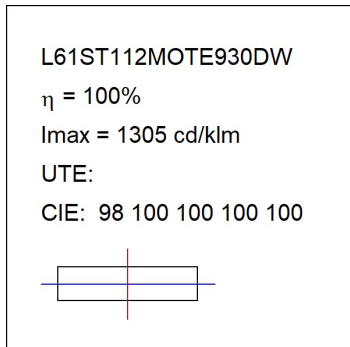

# LAMPTUB 60 SUSPENDED TRACK

L61ST112MOTE930DW

LTUB60 SUT 1120 2960 9WW TECH DA WH

**Description:**

Luminaire to be installed on a suspended rail, model LAMPTUB 60 TECH by LAMP. Made of 80% recycled aluminium extrusion, with circular section of 60mm and length 1120 mm, with matt black reflector ULTRA COMFORT and optics for light distribution control and low glare UGR<16. Model for MID-POWER LED, with colour temperature 3000K and CRI90. Built-in electronic DALI wiring. With IP20, IK07 degree of protection. Insulation class II. Photobiological safety group 0. Lifetime:50000 L90 B10 Available finishes: White (RAL 9010), Black (RAL 9011), Wellbeing and BeSocial palette. Compatible with Lamp Nomadic system.

**Finish:** Matte white RAL 9010

**Dimensions:** 1.120 x 67 x 80 mm

**Installation:** Suspended

**TECHNICAL SPECIFICATIONS:**

<b>Light output:</b>	1.680 lm	<b>°K :</b>	3000
<b>Plum:</b>	17,8W	<b>CRI :</b>	90
<b>Efficacy:</b>	94,4 lm/w	<b>R9 :</b>	61
<b>UGR:</b>	<16	<b>MacAdam:</b>	3
<b>Type:</b>	MID POWER LED	<b>Power Supply:</b>	220-240V 50/60Hz
<b>LED Lifetime:</b>	50.000 L90 B10 (Ta=25°C)	<b>Gear:</b>	Adjustable DALI
<b>Power:</b>	14W		

*Light output tolerance +/- 10%*

**CUSTOM MADE OPTIONS:**

PHOTOMETRIC DATA :

ACCESORIES :

Assembly

**Product code:**

L6SUECB

**Description:**