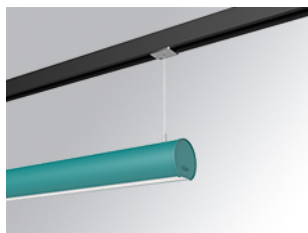

# LAMPTUB 60 SUSPENDED TRACK

L61ST112MOOP930N3

- LTUB60 SUT 1120 3300 WW OPAL WE

**Description:**

Lamptub 60 model from LAMP to be installed on a suspended rail. Made of recycled aluminium extrusion with circular section of 60mm and length of 1120mm, with opal polycarbonate diffuser. Model for MID-POWER LED, with colour temperature 3000K with CRI90. Built-in electronic ON/OFF control gear. With IP20, IK07 degree of protection. Insulation class II. Group 0 photobiological safety. Lifetime: 72.000h L80 B10. Compatible with Lamp Nomadic system. Available finishes: White (RAL 9010), Black (RAL 9011), Wellbeing and BeSocial palette.

**Finish:** Palette WELLBEING - 3 TEXTURED

**Dimensions:** 1.127 x 67 x 80 mm

**Weight:** 2.730 g

**Installation:** 3-Circuit track

**TECHNICAL SPECIFICATIONS:**

|                      |                          |                      |                  |
|----------------------|--------------------------|----------------------|------------------|
| <b>Light output:</b> | 2.060 lm                 | <b>°K :</b>          | 3000             |
| <b>Plum:</b>         | 24,6W                    | <b>CRI :</b>         | 90               |
| <b>Efficacy:</b>     | 83,7 lm/w                | <b>R9 :</b>          | 64               |
| <b>Type:</b>         | MID POWER LED            | <b>MacAdam:</b>      | 3                |
| <b>LED Lifetime:</b> | 72.000 L80 B10 (Ta=25°C) | <b>Power Supply:</b> | 220-240V 50/60Hz |
| <b>Power:</b>        | 21.6W                    | <b>Gear:</b>         | Electronic       |