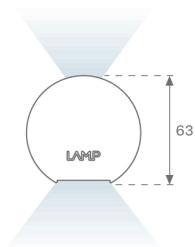

# LAMP TUB 60 SUSPENDED TRACK

L61ST112MOIP940NW

- LTUB60 SUT 1120 5000 NW D/I COMF WH

**Description:**

Lamptub 60 model from LAMP to be installed on a suspended rail. Made of recycled aluminium extrusion with circular section of 60mm and length of 1120mm. Direct-indirect light model with an opal comfort diffuser made of a translucent polycarbonate diffuser and an optical film to achieve a controlled light distribution and low UGR<19. Model for MID-POWER LED, with colour temperature 4000K with CRI90. Built-in electronic ON/OFF control gear. With IP20, IK07 degree of protection. Insulation class II. Group 0 photobiological safety. Lifetime: 72.000h L80 B10. Compatible with Lamp Nomadic system. Available finishes: White (RAL 9010), Black (RAL 9011), Wellbeing and BeSocial palette.

**Finish:** Matte white RAL 9010

**Dimensions:** 1.127 x 67 x 80 mm

**Weight:** 2.730 g

**Installation:** 3-Circuit track

**TECHNICAL SPECIFICATIONS:**

<b>Light output:</b>	2.880 lm	<b>°K :</b>	4000
<b>Plum:</b>	34,6W	<b>CRI :</b>	90
<b>Efficacy:</b>	83,2 lm/w	<b>R9 :</b>	70
<b>UGR:</b>	<19	<b>MacAdam:</b>	3
<b>Type:</b>	MID POWER LED	<b>Power Supply:</b>	220-240V 50/60Hz
<b>LED Lifetime:</b>	72.000 L80 B10 (Ta=25°C)	<b>Gear:</b>	Electronic
<b>Power:</b>	30.1W		