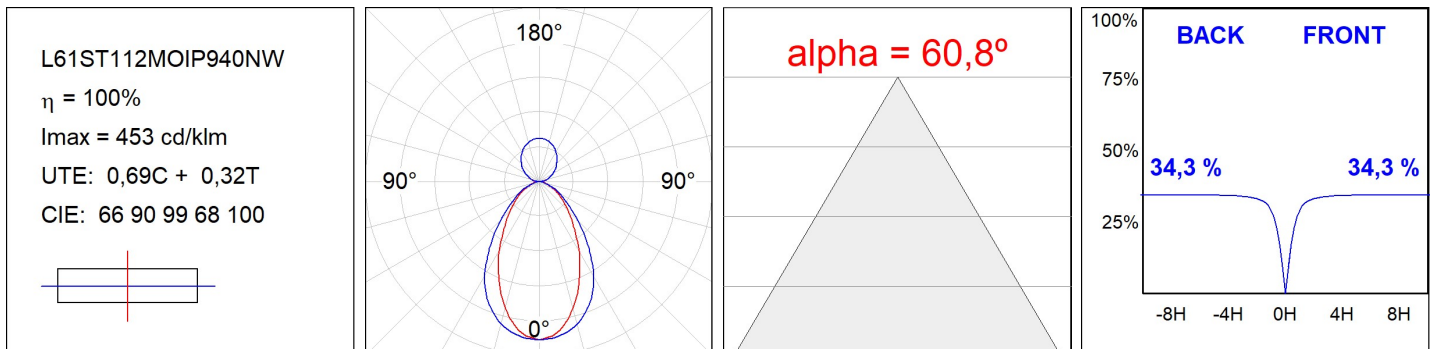

L61ST112MOIP940NW

LTUB60 SUT 1120 5000 NW D/I COMF WH

PHOTOMETRIC DATA :