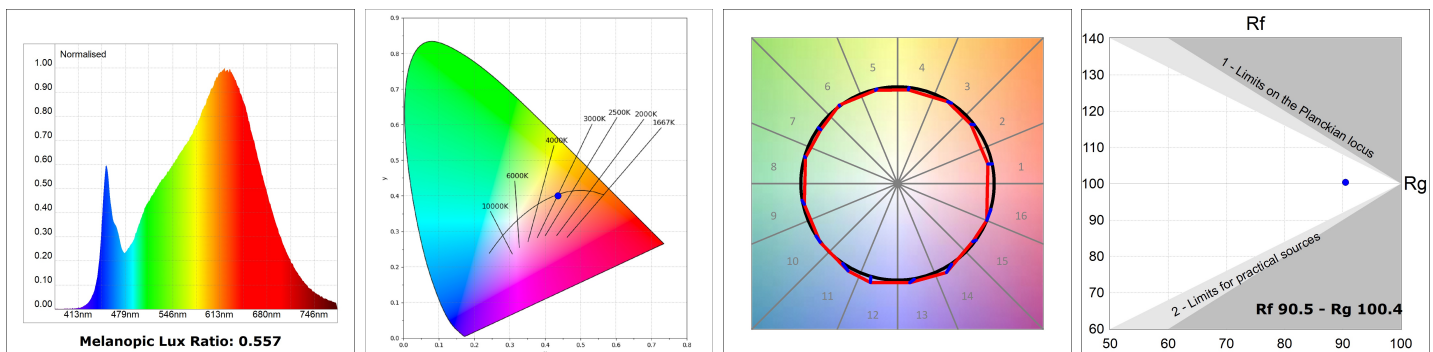

L61ST112MOIP940NW

LTUB60 SUT 1120 5000 NW D/I COMF WH

PHOTOMETRIC DATA :