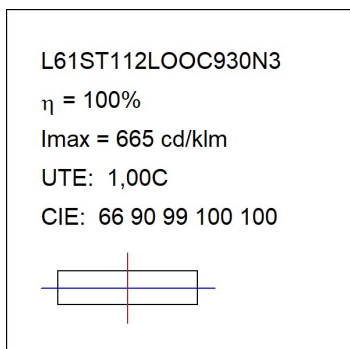

**Finish:** Palette WELLBEING - 3 TEXTURED

**Dimensions:** 1.127 x 67 x 80 mm

**Weight:** 2.730 g

**Installation:** 3-Circuit track

**TECHNICAL SPECIFICATIONS:**

<b>Light output:</b>	931 lm	<b>°K :</b>	3000
<b>Plum:</b>	12,5W	<b>CRI :</b>	90
<b>Efficacy:</b>	74,5 lm/w	<b>R9 :</b>	64
<b>UGR:</b>	<19	<b>MacAdam:</b>	3
<b>Type:</b>	MID POWER LED	<b>Power Supply:</b>	220-240V 50/60Hz
<b>LED Lifetime:</b>	72.000 L80 B10 (Ta=25°C)	<b>Gear:</b>	Adjustable DALI
<b>Power:</b>	10.6W		

*Light output tolerance +/- 10%*

**CUSTOM MADE OPTIONS:**

PHOTOMETRIC DATA :

ACCESORIES :

Assembly

**Product code:**

L6SUECB

**Description:**