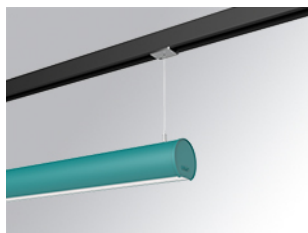

# LAMPTUB 60 SUSPENDED TRACK

L61ST112L00C930D3

LTUB60 SUT 1120 1700 WW COMF DA WE

**Description:**

Lamptub 60 model from LAMP to be installed on a suspended rail. Made of recycled aluminium extrusion with circular section of 60mm and length of 1120mm, an opal comfort diffuser made of a translucent polycarbonate diffuser and an optical film to achieve a controlled light distribution and low UGR<19. Model for MID-POWER LED, with colour temperature 3000K with CRI90. Built-in electronic DALI control gear. With IP20, IK07 degree of protection. Insulation class II. Group 0 photobiological safety. Lifetime: 72.000h L80 B10. Compatible with Lamp Nomadic system. Available finishes: White (RAL 9010), Black (RAL 9011), Wellbeing and BeSocial palette.

**Finish:** Palette WELLBEING - 3 TEXTURED

**Dimensions:** 1.127 x 67 x 80 mm

**Weight:** 2.730 g

**Installation:** 3-Circuit track

**TECHNICAL SPECIFICATIONS:**

<b>Light output:</b>	931 lm	<b>°K :</b>	3000
<b>Plum:</b>	12,5W	<b>CRI :</b>	90
<b>Efficacy:</b>	74,5 lm/w	<b>R9 :</b>	64
<b>UGR:</b>	<19	<b>MacAdam:</b>	3
<b>Type:</b>	MID POWER LED	<b>Power Supply:</b>	220-240V 50/60Hz
<b>LED Lifetime:</b>	72.000 L80 B10 (Ta=25°C)	<b>Gear:</b>	Adjustable DALI
<b>Power:</b>	10.6W		