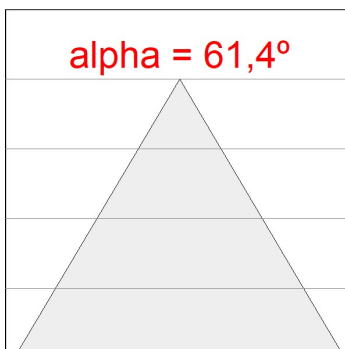

PHOTOMETRIC DATA :