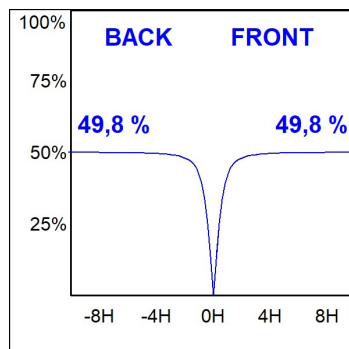

PHOTOMETRIC DATA :