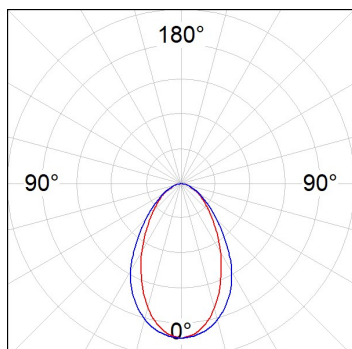

PHOTOMETRIC DATA :