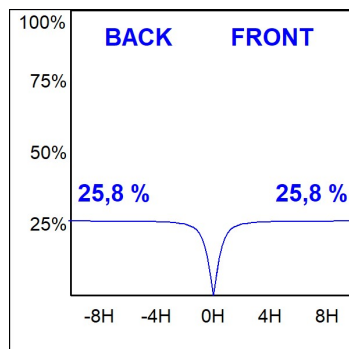

PHOTOMETRIC DATA :