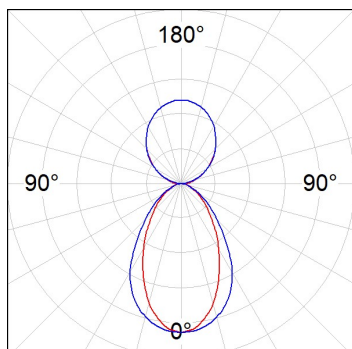

PHOTOMETRIC DATA :