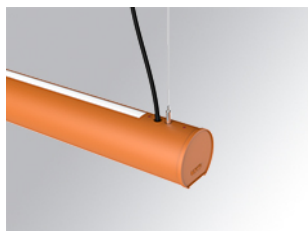

# LAMPTUB 60 SUSPENDED TRACK

L61ST112LOIP927N4

- LTUB60 SUT 1120 3200 VWW D/I COMF BS

**Description:**

Lamptub 60 model from LAMP to be installed on a suspended rail. Made of recycled aluminium extrusion with circular section of 60mm and length of 1120mm. Direct-indirect light model with an opal comfort diffuser made of a translucent polycarbonate diffuser and an optical film to achieve a controlled light distribution and low UGR<16. Model for MID-POWER LED, with colour temperature 2700K with CRI90. Built-in electronic ON/OFF control gear. With IP20, IK07 degree of protection. Insulation class II. Group 0 photobiological safety. Lifetime: 72.000h L80 B10. Compatible with Lamp Nomadic system. Available finishes: White (RAL 9010), Black (RAL 9011), Wellbeing and BeSocial palette.

**Finish:** Palette BE SOCIAL - 4 TEXTURED

**Dimensions:** 1.127 x 67 x 80 mm

**Weight:** 2.730 g

**Installation:** 3-Circuit track

**TECHNICAL SPECIFICATIONS:**

<b>Light output:</b>	1.724 lm	<b>°K :</b>	2700
<b>Plum:</b>	22,5W	<b>CRI :</b>	90
<b>Efficacy:</b>	76,6 lm/w	<b>R9 :</b>	57
<b>UGR:</b>	<16	<b>MacAdam:</b>	3
<b>Type:</b>	MID POWER LED	<b>Power Supply:</b>	220-240V 50/60Hz
<b>LED Lifetime:</b>	72.000 L80 B10 (Ta=25°C)	<b>Gear:</b>	Electronic
<b>Power:</b>	19.1W		