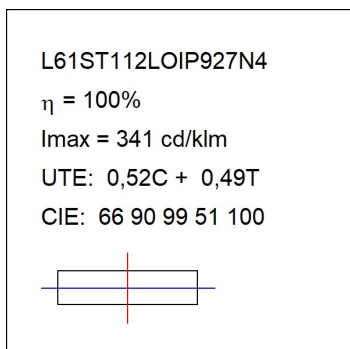

**Finish:** Palette BE SOCIAL - 4 TEXTURED

**Dimensions:** 1.127 x 67 x 80 mm

**Weight:** 2.730 g

**Installation:** 3-Circuit track

**TECHNICAL SPECIFICATIONS:**

<b>Light output:</b>	1.724 lm	<b>°K :</b>	2700
<b>Plum:</b>	22,5W	<b>CRI :</b>	90
<b>Efficacy:</b>	76,6 lm/w	<b>R9 :</b>	57
<b>UGR:</b>	<16	<b>MacAdam:</b>	3
<b>Type:</b>	MID POWER LED	<b>Power Supply:</b>	220-240V 50/60Hz
<b>LED Lifetime:</b>	72.000 L80 B10 (Ta=25°C)	<b>Gear:</b>	Electronic
<b>Power:</b>	19.1W		

*Light output tolerance +/- 10%*

**CUSTOM MADE OPTIONS:**

PHOTOMETRIC DATA :

ACCESORIES :

Assembly

**Product code:**

L6SUECB

**Description:**