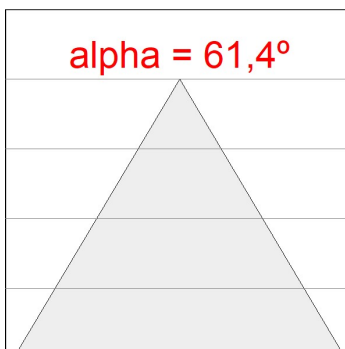

PHOTOMETRIC DATA :