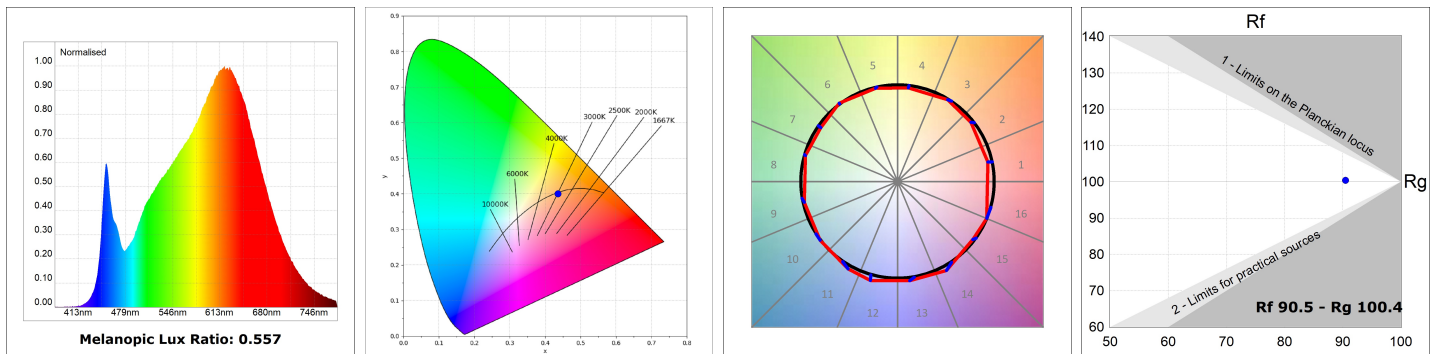

L61ST112LOIO927D4

LTUB60 SUT 1120 3200 VWW D/I OPAL DA BS

PHOTOMETRIC DATA :