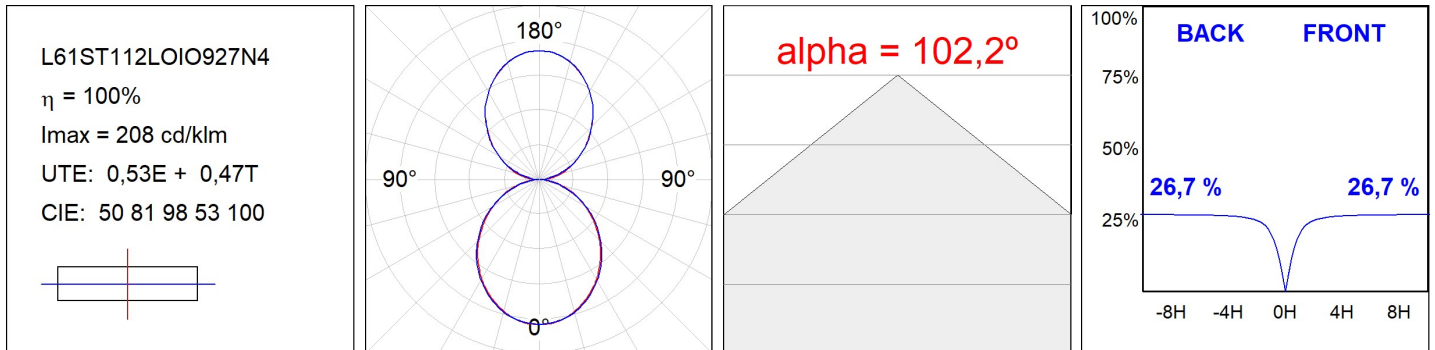

L61ST112LOIO927D4

LTUB60 SUT 1120 3200 VWW D/I OPAL DA BS

PHOTOMETRIC DATA :