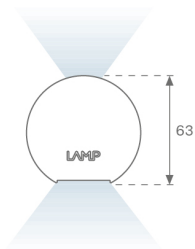

# LAMP TUB 60 SUSPENDED TRACK

L61ST112LOIO927D4

- LTUB60 SUT 1120 3200 VWW D/I OPAL DA BS

**Description:**

Lamp tub 60 model from LAMP to be installed on a suspended rail. Made of recycled aluminium extrusion with circular section of 60mm and length of 1120mm. Direct-indirect light model with opal polycarbonate diffuser. Model for MID-POWER LED, with colour temperature 2700K with CRI90. Built-in electronic DALI control gear. With IP20, IK07 degree of protection. Insulation class II. Group 0 photobiological safety. Lifetime: 72.000h L80 B10. Compatible with Lamp Nomadic system. Available finishes: White (RAL 9010), Black (RAL 9011), Wellbeing and BeSocial palette.

**Finish:** Palette BE SOCIAL - 4 TEXTURED

**Dimensions:** 1.127 x 67 x 80 mm

**Weight:** 2.730 g

**Installation:** 3-Circuit track

**TECHNICAL SPECIFICATIONS:**

<b>Light output:</b>	1.795 lm	<b>°K :</b>	2700
<b>Plum:</b>	22,5W	<b>CRI :</b>	90
<b>Efficacy:</b>	79,8 lm/w	<b>R9 :</b>	57
<b>Type:</b>	MID POWER LED	<b>MacAdam:</b>	3
<b>LED Lifetime:</b>	72.000 L80 B10 (Ta=25°C)	<b>Power Supply:</b>	220-240V 50/60Hz
<b>Power:</b>	19.1W	<b>Gear:</b>	Adjustable DALI