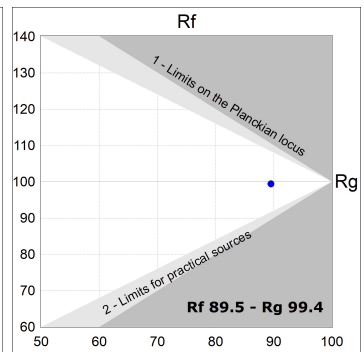

LAMPTUB 60 SUSPENDED TRACK

L61ST084MOTE940NB

LTUB60 SUT 840 2200 9NW TECH BK

PHOTOMETRIC DATA :

L61ST084MOTE940NB
 $\eta = 100\%$
 $I_{max} = 1333 \text{ cd/klm}$
UTE:
CIE: 98 100 100 100 100