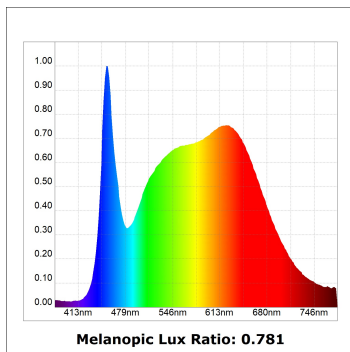

LAMPTUB 60 SUSPENDED TRACK

L61ST084MOTE940NB

LTUB60 SUT 840 2200 9NW TECH BK

PHOTOMETRIC DATA :

L61ST084MOTE940NB
 $\eta = 100\%$
 $I_{max} = 1333 \text{ cd/klm}$
UTE:
CIE: 98 100 100 100 100