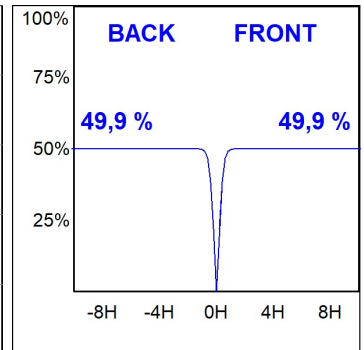

Finish: Matte black RAL 9011

Dimensions: 840 x 67 x 80 mm

Installation: Suspended

TECHNICAL SPECIFICATIONS:

| | | | |
|----------------------|--------------------------|----------------------|------------------|
| Light output: | 1.320 lm | °K : | 4000 |
| Plum: | 13,7W | CRI : | 90 |
| Efficacy: | 96,4 lm/w | R9 : | 85 |
| UGR: | <16 | MacAdam: | 3 |
| Type: | MID POWER LED | Power Supply: | 220-240V 50/60Hz |
| LED Lifetime: | 50.000 L90 B10 (Ta=25°C) | Gear: | Electronic |
| Power: | 11W | | |

Light output tolerance +/- 10%

CUSTOM MADE OPTIONS:

LAMPTUB 60 SUSPENDED TRACK

L61ST084MOTE940NB

LTUB60 SUT 840 2200 9NW TECH BK

PHOTOMETRIC DATA :

L61ST084MOTE940NB
 $\eta = 100\%$
 $I_{max} = 1333 \text{ cd/klm}$
 UTE:
 CIE: 98 100 100 100 100