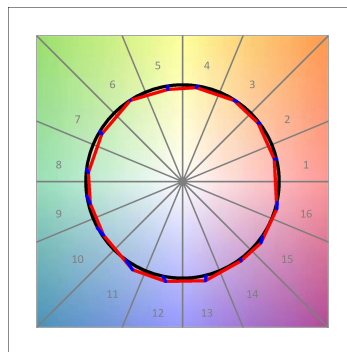

LAMPTUB 60 SUSPENDED TRACK

L61ST084MOTE940NB

LTUB60 SUT 840 2200 9NW TECH BK

PHOTOMETRIC DATA :

L61ST084MOTE940NB
 $\eta = 100\%$
 $I_{max} = 1333 \text{ cd/klm}$
UTE:
CIE: 98 100 100 100 100