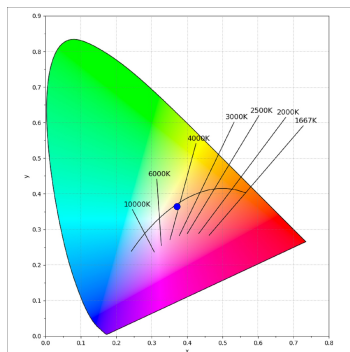

LAMPTUB 60 SUSPENDED TRACK

L61ST084MOTE940NB

LTUB60 SUT 840 2200 9NW TECH BK

PHOTOMETRIC DATA :

L61ST084MOTE940NB
 $\eta = 100\%$
 $I_{max} = 1333 \text{ cd/klm}$
UTE:
CIE: 98 100 100 100 100