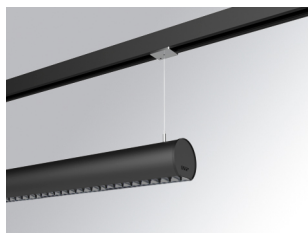

LAMPTUB 60 SUSPENDED TRACK

L61ST084MOTE940NB

- LTUB60 SUT 840 2200 9NW TECH BK

Description:

""""""Luminaire to be installed on a suspended rail, model LAMPTUB 60 TECH by LAMP. Made of 80% recycled aluminium extrusion, with circular section of 60mm and length 840 mm, with matt black reflector ULTRA COMFORT and optics for light distribution control and low glare UGR<16. Model for MID-POWER LED, with colour temperature 4000K and CRI90. Built-in electronic wiring. With IP20, IK07 degree of protection. Insulation class II. Photobiological safety group 0. Lifetime:50000 L90 B10 Available finishes: White (RAL 9010), Black (RAL 9011), Wellbeing and BeSocial palette. Compatible with Lamp Nomadic system. "" "

Finish: Matte black RAL 9011

Dimensions: 840 x 67 x 80 mm

Installation: Suspended

TECHNICAL SPECIFICATIONS:

| | | | |
|----------------------|--------------------------|----------------------|------------------|
| Light output: | 1.320 lm | °K : | 4000 |
| Plum: | 13,7W | CRI : | 90 |
| Efficacy: | 96,4 lm/w | R9 : | 85 |
| UGR: | <16 | MacAdam: | 3 |
| Type: | MID POWER LED | Power Supply: | 220-240V 50/60Hz |
| LED Lifetime: | 50.000 L90 B10 (Ta=25°C) | Gear: | Electronic |
| Power: | 11W | | |