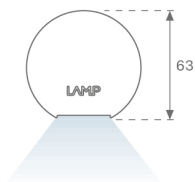

LAMPTUB 60 SUSPENDED TRACK

L61ST084MOTE940NB

- LTUB60 SUT 840 2200 9NW TECH BK

Description:

""""""Luminaire to be installed on a suspended rail, model LAMPTUB 60 TECH by LAMP. Made of 80% recycled aluminium extrusion, with circular section of 60mm and length 840 mm, with matt black reflector ULTRA COMFORT and optics for light distribution control and low glare UGR<16. Model for MID-POWER LED, with colour temperature 4000K and CRI90. Built-in electronic wiring. With IP20, IK07 degree of protection. Insulation class II. Photobiological safety group 0. Lifetime:50000 L90 B10 Available finishes: White (RAL 9010), Black (RAL 9011), Wellbeing and BeSocial palette. Compatible with Lamp Nomadic system. "" "

Finish: Matte black RAL 9011

Dimensions: 840 x 67 x 80 mm

Installation: Suspended

TECHNICAL SPECIFICATIONS:

| | | | |
|----------------------|--------------------------|----------------------|------------------|
| Light output: | 1.320 lm | °K : | 4000 |
| Plum: | 13,7W | CRI : | 90 |
| Efficacy: | 96,4 lm/w | R9 : | 85 |
| UGR: | <16 | MacAdam: | 3 |
| Type: | MID POWER LED | Power Supply: | 220-240V 50/60Hz |
| LED Lifetime: | 50.000 L90 B10 (Ta=25°C) | Gear: | Electronic |
| Power: | 11W | | |