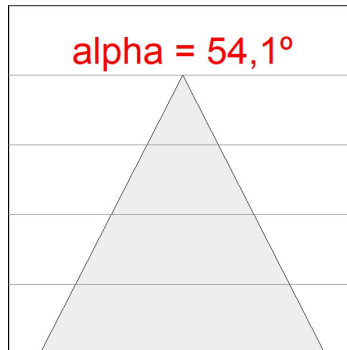

LAMPTUB 60 SUSPENDED TRACK

L61ST084MOTE940NB

LTUB60 SUT 840 2200 9NW TECH BK

PHOTOMETRIC DATA :

L61ST084MOTE940NB
 $\eta = 100\%$
 $I_{max} = 1333 \text{ cd/klm}$
UTE:
CIE: 98 100 100 100 100