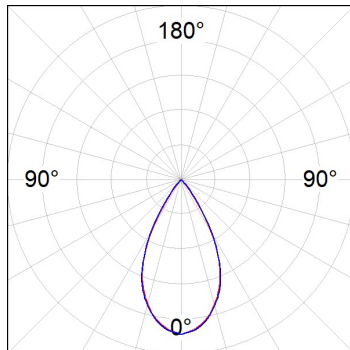

Finish: Matte black RAL 9011

Dimensions: 840 x 67 x 80 mm

Installation: Suspended

TECHNICAL SPECIFICATIONS:

| | | | |
|----------------------|--------------------------|----------------------|------------------|
| Light output: | 1.320 lm | °K : | 4000 |
| Plum: | 13,7W | CRI : | 90 |
| Efficacy: | 96,4 lm/w | R9 : | 85 |
| UGR: | <16 | MacAdam: | 3 |
| Type: | MID POWER LED | Power Supply: | 220-240V 50/60Hz |
| LED Lifetime: | 50.000 L90 B10 (Ta=25°C) | Gear: | Electronic |
| Power: | 11W | | |

Light output tolerance +/- 10%

CUSTOM MADE OPTIONS:

LAMPTUB 60 SUSPENDED TRACK

L61ST084MOTE940NB

LTUB60 SUT 840 2200 9NW TECH BK

PHOTOMETRIC DATA :

L61ST084MOTE940NB
 $\eta = 100\%$
 $I_{max} = 1333 \text{ cd/klm}$
 UTE:
 CIE: 98 100 100 100 100