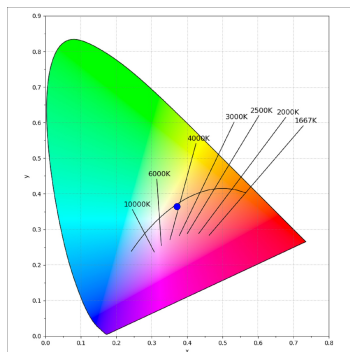

LAMPTUB 60 SUSPENDED TRACK

L61ST084MOTE940N3

LTUB60 SUT 840 2200 9NW TECH WE

PHOTOMETRIC DATA :

L61ST084MOTE940N3
 $\eta = 100\%$
 $I_{max} = 1333 \text{ cd/klm}$
UTE:
CIE: 98 100 100 100 100