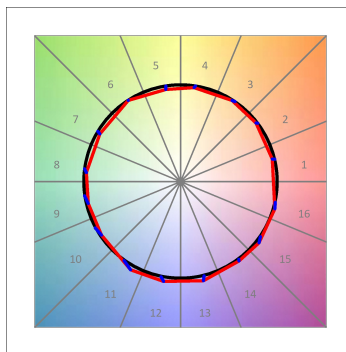

LAMPTUB 60 SUSPENDED TRACK

L61ST084MOTE940N3

LTUB60 SUT 840 2200 9NW TECH WE

PHOTOMETRIC DATA :

L61ST084MOTE940N3
 $\eta = 100\%$
 $I_{max} = 1333 \text{ cd/klm}$
UTE:
CIE: 98 100 100 100 100