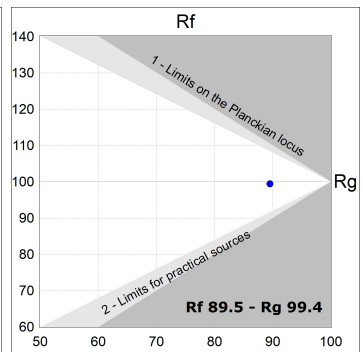

LAMPTUB 60 SUSPENDED TRACK

L61ST084MOTE940N3

LTUB60 SUT 840 2200 9NW TECH WE

PHOTOMETRIC DATA :

L61ST084MOTE940N3
 $\eta = 100\%$
 $I_{max} = 1333 \text{ cd/klm}$
UTE:
CIE: 98 100 100 100 100