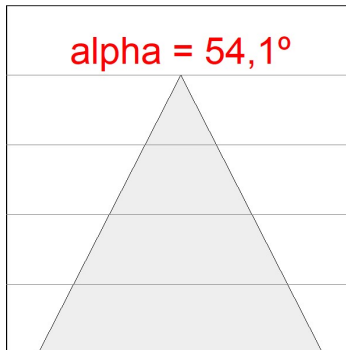

LAMPTUB 60 SUSPENDED TRACK

L61ST084MOTE940N3

LTUB60 SUT 840 2200 9NW TECH WE

PHOTOMETRIC DATA :

L61ST084MOTE940N3
 $\eta = 100\%$
 $I_{max} = 1333 \text{ cd/klm}$
UTE:
CIE: 98 100 100 100 100