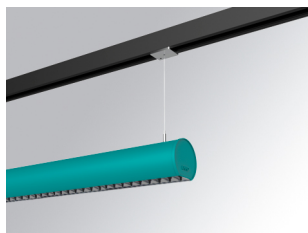

# LAMPTUB 60 SUSPENDED TRACK

L61ST084MOTE940N3

- LTUB60 SUT 840 2200 9NW TECH WE

**Description:**

""""""Luminaire to be installed on a suspended rail, model LAMPTUB 60 TECH by LAMP. Made of 80% recycled aluminium extrusion, with circular section of 60mm and length 840 mm, with matt black reflector ULTRA COMFORT and optics for light distribution control and low glare UGR<16. Model for MID-POWER LED, with colour temperature 4000K and CRI90. Built-in electronic wiring. With IP20, IK07 degree of protection. Insulation class II. Photobiological safety group 0. Lifetime:50000 L90 B10 Available finishes: White (RAL 9010), Black (RAL 9011), Wellbeing and BeSocial palette. Compatible with Lamp Nomadic system. "" "

**Finish:** Palette WELLBEING - 3 TEXTURED

**Dimensions:** 840 x 67 x 80 mm

**Installation:** Suspended

**TECHNICAL SPECIFICATIONS:**

<b>Light output:</b>	1.320 lm	<b>°K :</b>	4000
<b>Plum:</b>	13,7W	<b>CRI :</b>	90
<b>Efficacy:</b>	96,4 lm/w	<b>R9 :</b>	85
<b>UGR:</b>	<16	<b>MacAdam:</b>	3
<b>Type:</b>	MID POWER LED	<b>Power Supply:</b>	220-240V 50/60Hz
<b>LED Lifetime:</b>	50.000 L90 B10 (Ta=25°C)	<b>Gear:</b>	Electronic
<b>Power:</b>	11W		