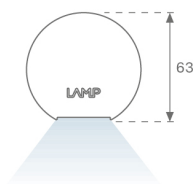

# LAMPTUB 60 SUSPENDED TRACK

L61ST084MOTE940N3

- LTUB60 SUT 840 2200 9NW TECH WE

**Description:**

""""""Luminaire to be installed on a suspended rail, model LAMPTUB 60 TECH by LAMP. Made of 80% recycled aluminium extrusion, with circular section of 60mm and length 840 mm, with matt black reflector ULTRA COMFORT and optics for light distribution control and low glare UGR<16. Model for MID-POWER LED, with colour temperature 4000K and CRI90. Built-in electronic wiring. With IP20, IK07 degree of protection. Insulation class II. Photobiological safety group 0. Lifetime:50000 L90 B10 Available finishes: White (RAL 9010), Black (RAL 9011), Wellbeing and BeSocial palette. Compatible with Lamp Nomadic system. "" "

**Finish:** Palette WELLBEING - 3 TEXTURED

**Dimensions:** 840 x 67 x 80 mm

**Installation:** Suspended

**TECHNICAL SPECIFICATIONS:**

<b>Light output:</b>	1.320 lm	<b>°K :</b>	4000
<b>Plum:</b>	13,7W	<b>CRI :</b>	90
<b>Efficacy:</b>	96,4 lm/w	<b>R9 :</b>	85
<b>UGR:</b>	<16	<b>MacAdam:</b>	3
<b>Type:</b>	MID POWER LED	<b>Power Supply:</b>	220-240V 50/60Hz
<b>LED Lifetime:</b>	50.000 L90 B10 (Ta=25°C)	<b>Gear:</b>	Electronic
<b>Power:</b>	11W		