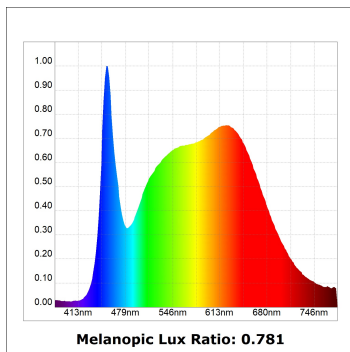

LAMPTUB 60 SUSPENDED TRACK

L61ST084MOTE940N3

LTUB60 SUT 840 2200 9NW TECH WE

PHOTOMETRIC DATA :

L61ST084MOTE940N3
 $\eta = 100\%$
 $I_{max} = 1333 \text{ cd/klm}$
UTE:
CIE: 98 100 100 100 100