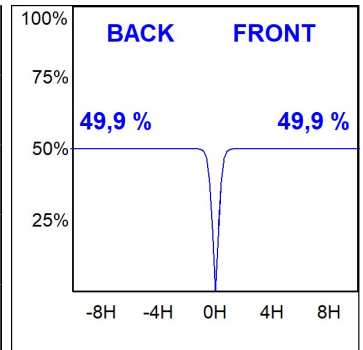

LAMPTUB 60 SUSPENDED TRACK

L61ST084MOTE940N3

LTUB60 SUT 840 2200 9NW TECH WE

PHOTOMETRIC DATA :

L61ST084MOTE940N3
 $\eta = 100\%$
 $I_{max} = 1333 \text{ cd/klm}$
UTE:
CIE: 98 100 100 100 100