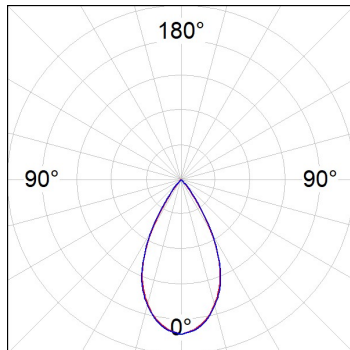

LAMPTUB 60 SUSPENDED TRACK

L61ST084MOTE940N3

LTUB60 SUT 840 2200 9NW TECH WE

PHOTOMETRIC DATA :

L61ST084MOTE940N3
 $\eta = 100\%$
 $I_{max} = 1333 \text{ cd/klm}$
UTE:
CIE: 98 100 100 100 100